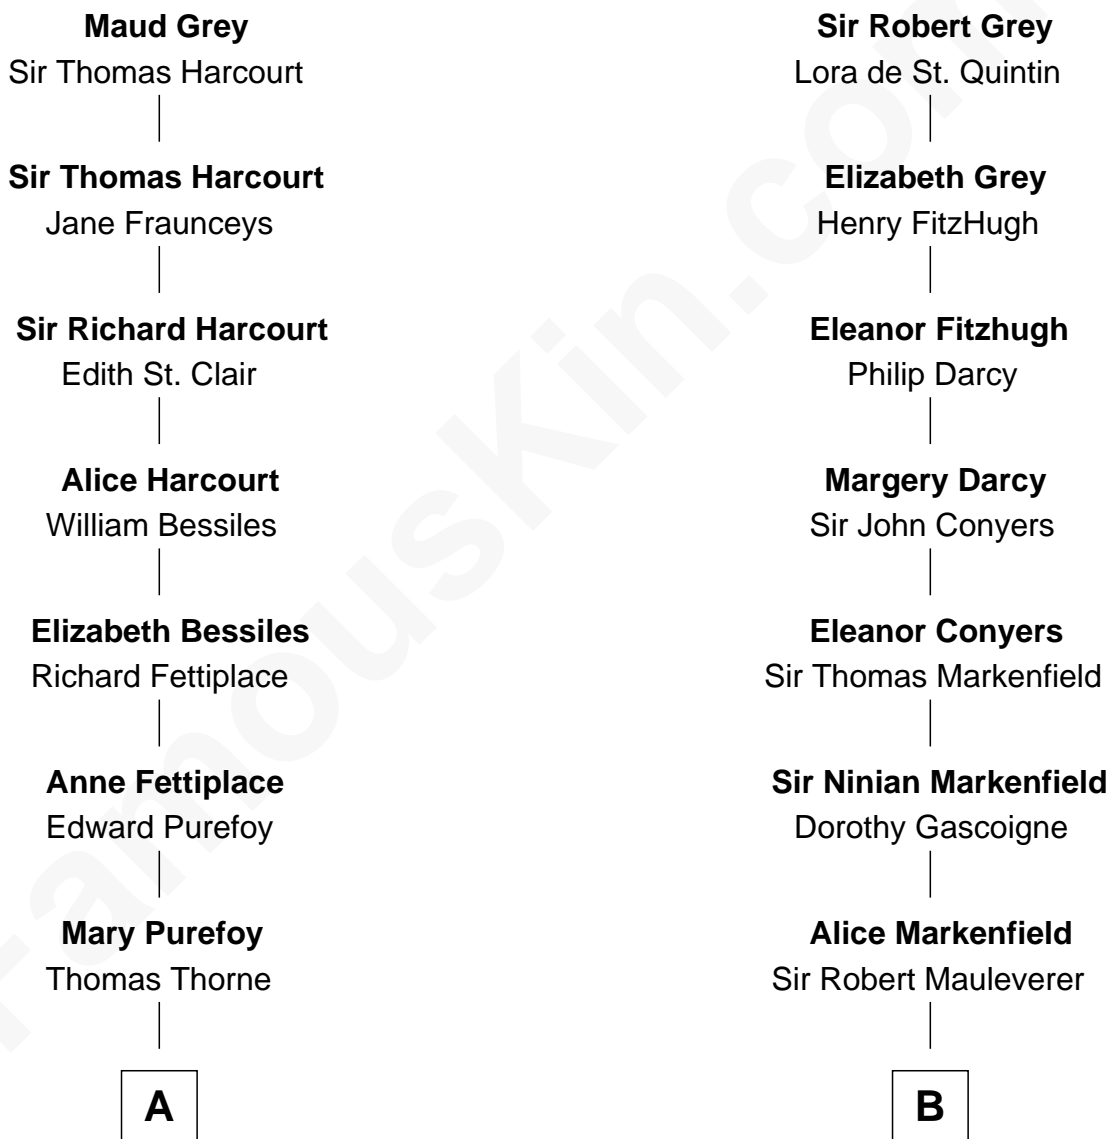

# FamousKin.com Relationship Chart of

**George Hamilton**

*TV and Movie Actor*

17th cousin 2 times removed of

**Horace Gray**

*U.S. Supreme Court Justice*

**Sir John Grey**

Avice Marmion

**C**

—  
**Lillian C. Gilman**  
Harry Fuller Hamilton

—  
**George William Hamilton**  
Anne Lucille Stevens

—  
**George Hamilton**  
*TV and Movie Actor*

FamousKin.com