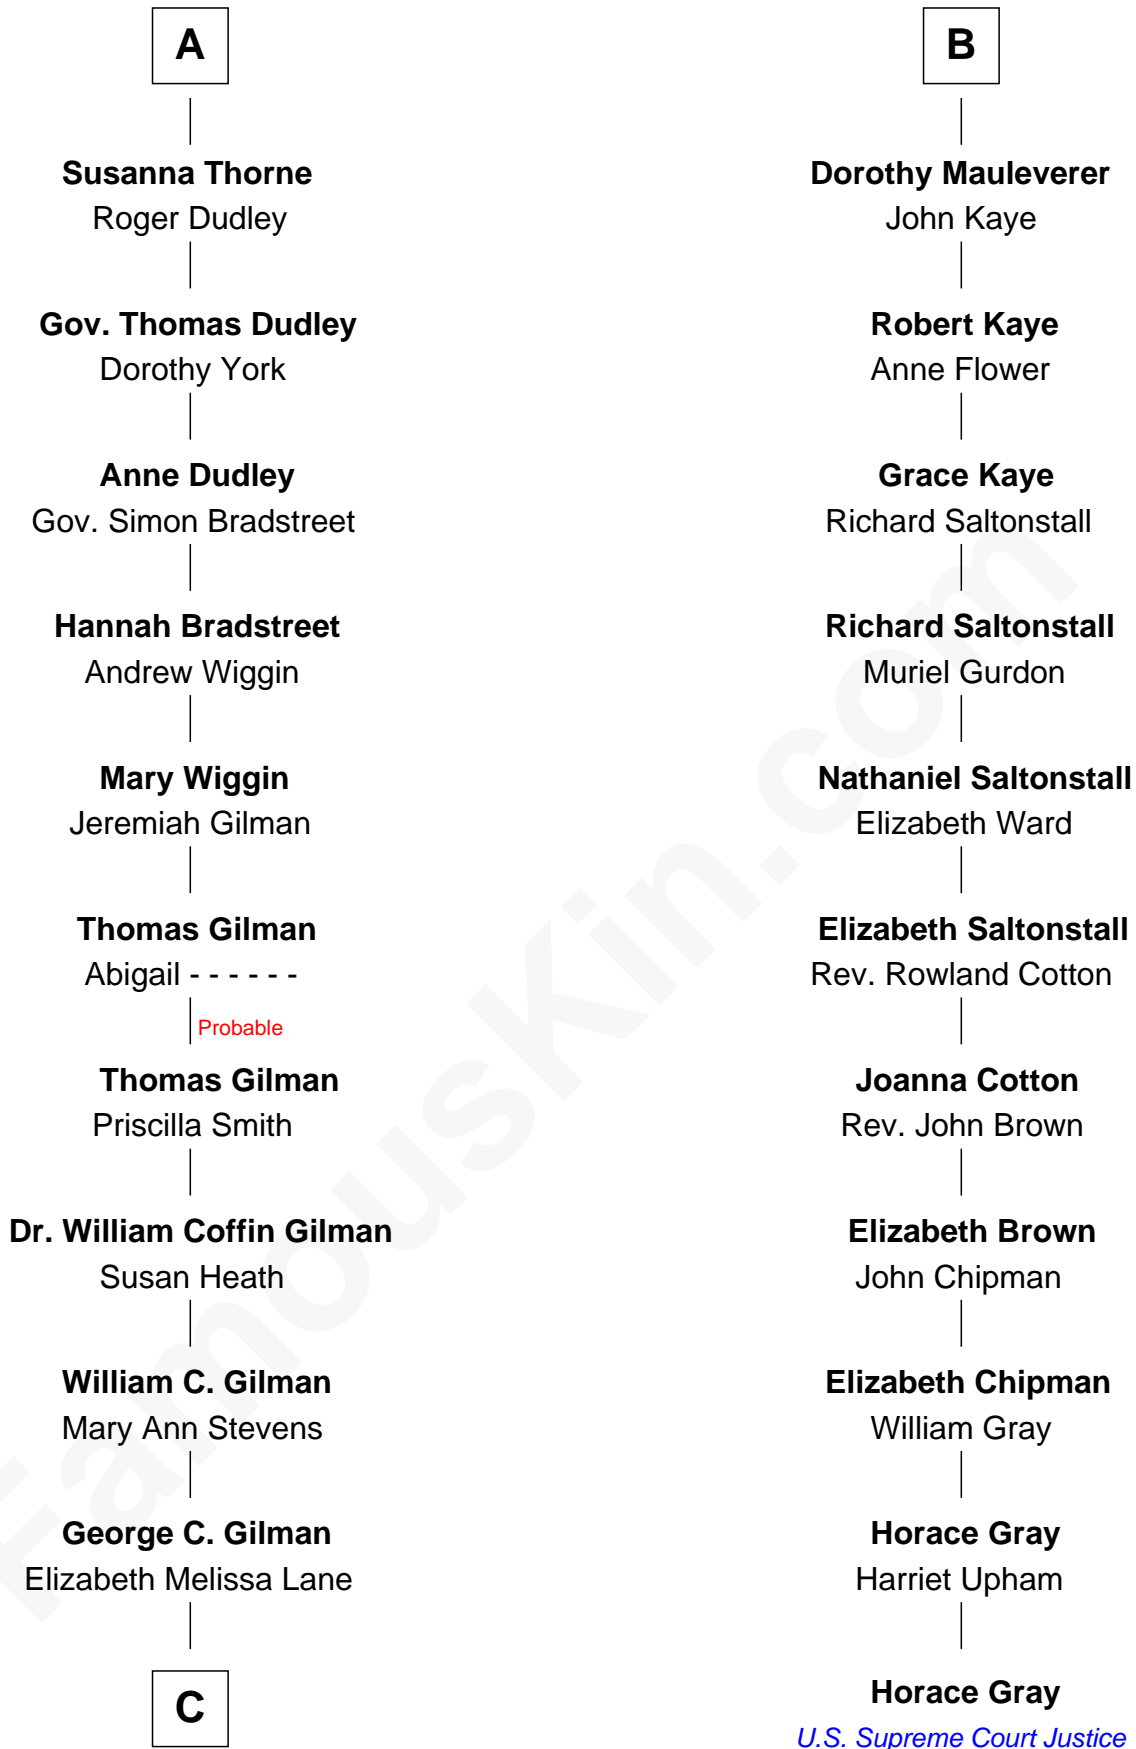

# FamousKin.com Relationship Chart of

**George Hamilton**

*TV and Movie Actor*

17th cousin 2 times removed of

**Horace Gray**

*U.S. Supreme Court Justice*

**Sir John Grey**

Avice Marmion

**C**

—  
**Lillian C. Gilman**  
Harry Fuller Hamilton

—  
**George William Hamilton**  
Anne Lucille Stevens

—  
**George Hamilton**  
*TV and Movie Actor*

FamousKin.com