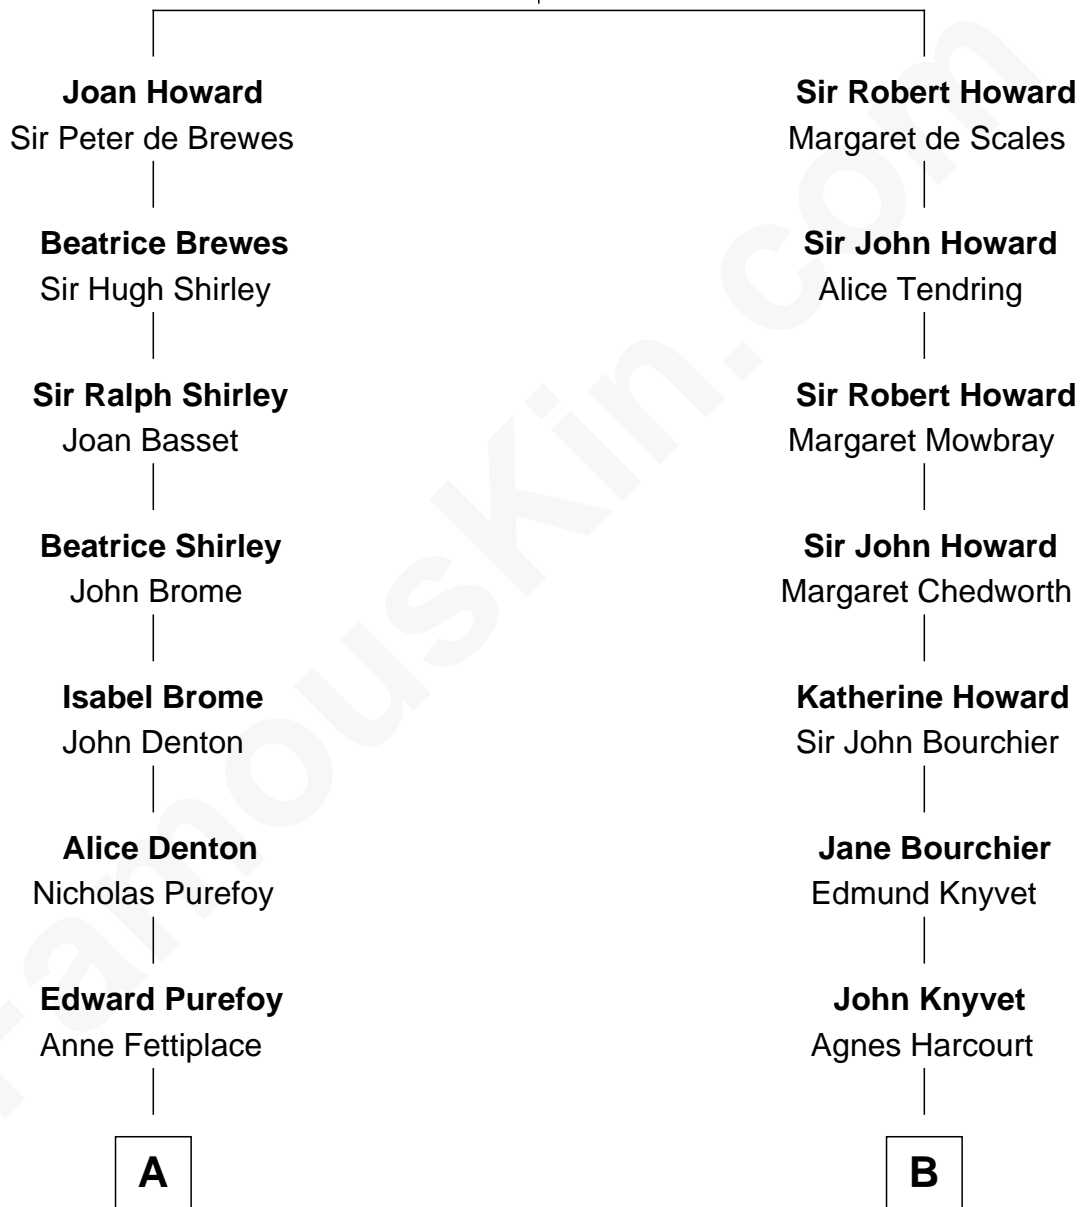

FamousKin.com
Relationship Chart of
George Hamilton
TV and Movie Actor

16th cousin 4 times removed of
Horace Gray
U.S. Supreme Court Justice

Sir John Howard
 Alice de Bois

C

—
George C. Gilman
Elizabeth Melissa Lane

—
Lillian C. Gilman
Harry Fuller Hamilton

—
George William Hamilton
Anne Lucille Stevens

—
George Hamilton
TV and Movie Actor

FamousKin.com