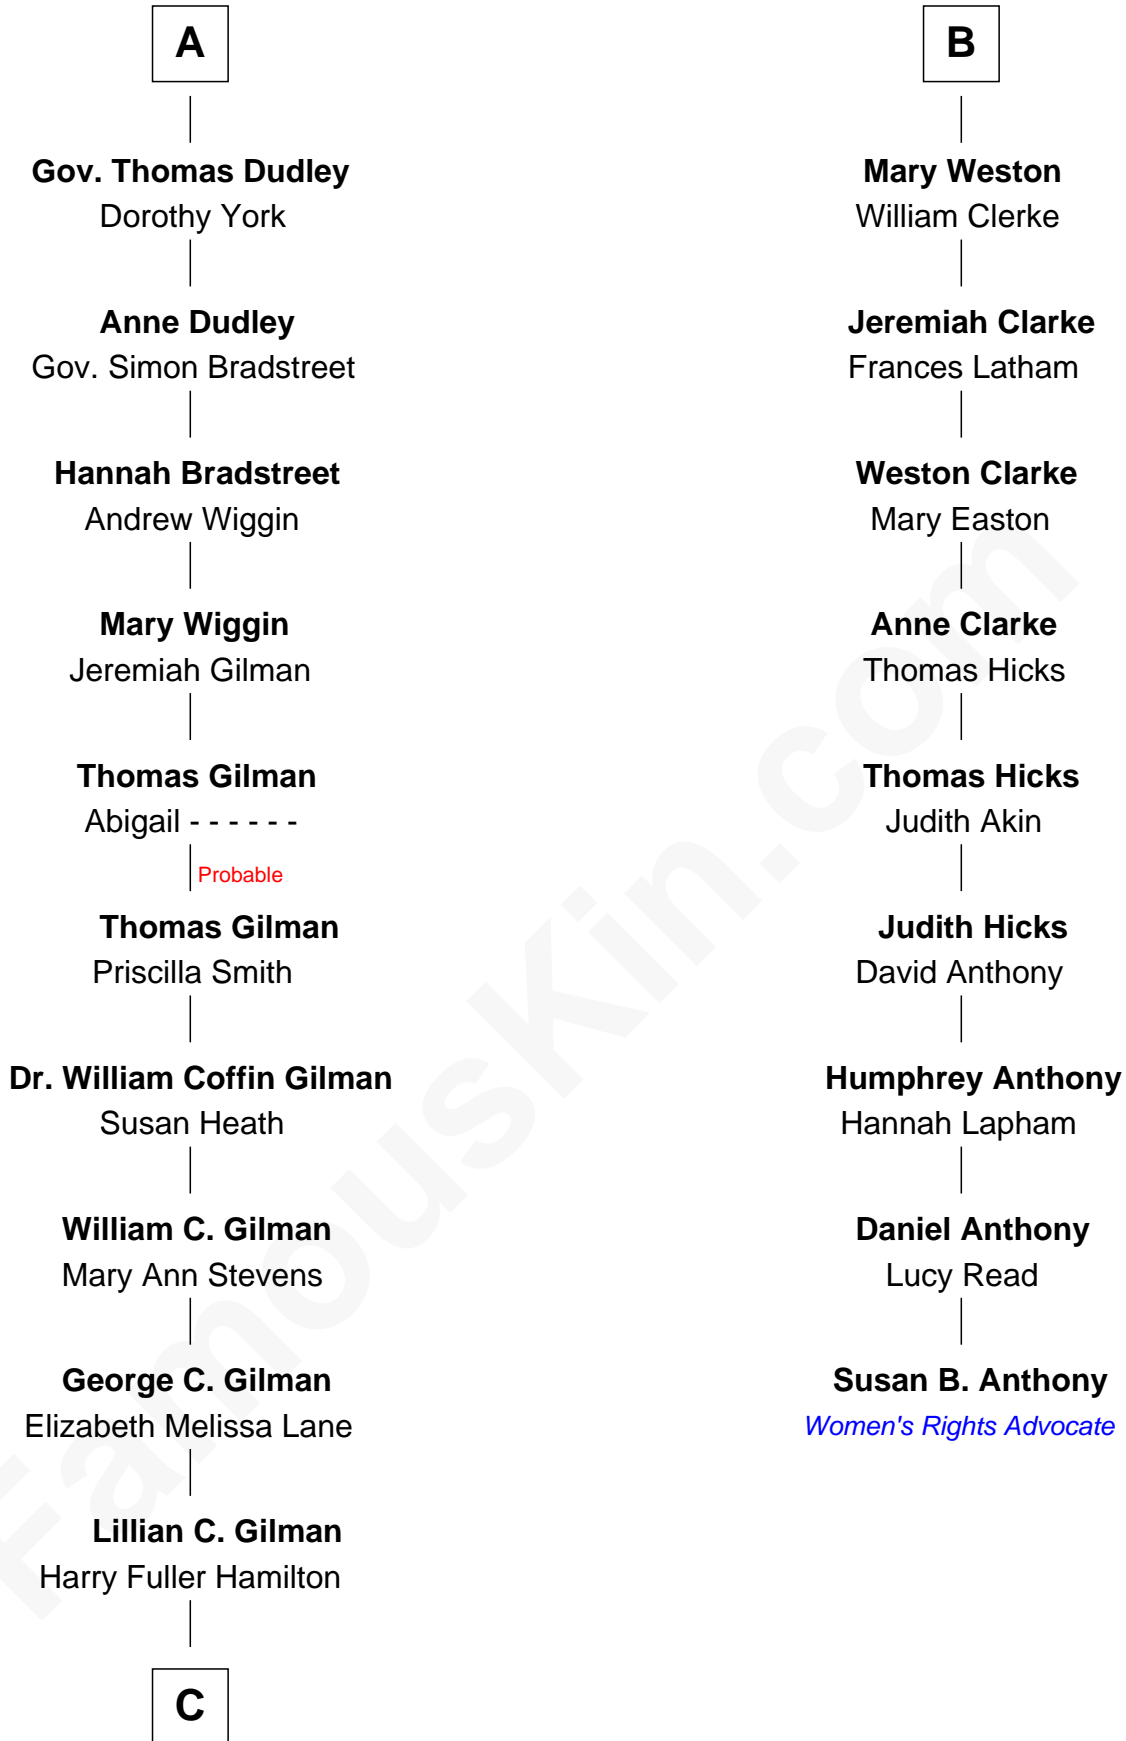

FamousKin.com Relationship Chart of

George Hamilton

TV and Movie Actor

15th cousin 3 times removed of

Susan B. Anthony

Women's Rights Advocate

Sir Walter Blount

Sancha de Ayala

Constance Blount

Sir John Sutton

Sir John Sutton

Elizabeth Berkeley

Sir Edmund Sutton

Joyce Tiptoft

Sir Edward Sutton

Cecily Willoughby

Sir Thomas Blount

Margaret de Gresley

Sanchia Blount

Edward Langford

Alice Langford

John Stradling

Anne Stradling

Sir John Danvers

Anne Danvers

Thomas Lovett

Elizabeth Lovett

Anthony Cave

Mary Cave

Sir Jerome Weston

B

C