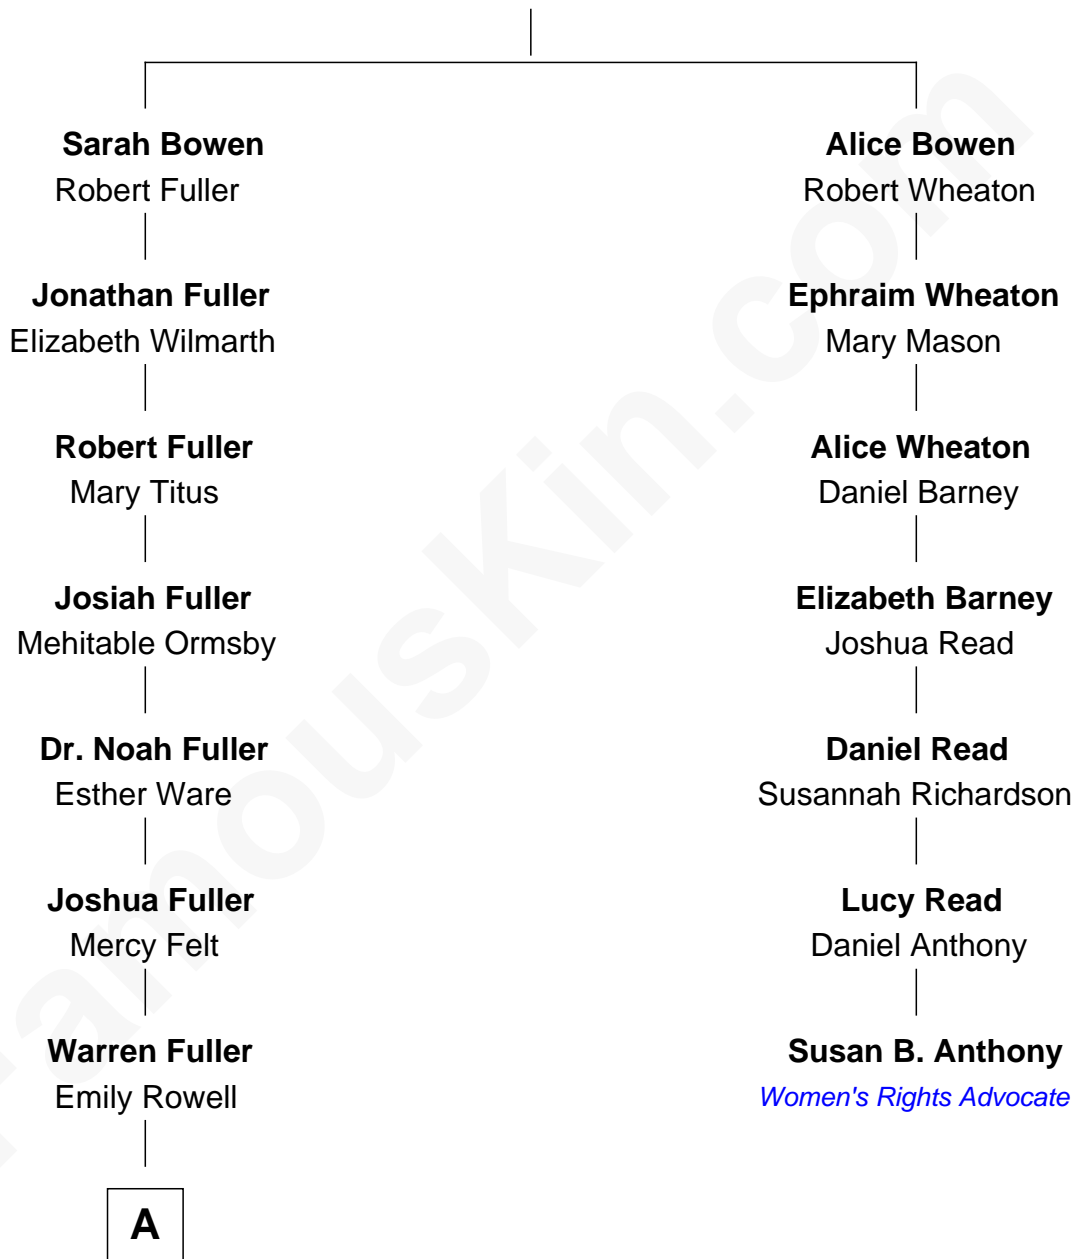

FamousKin.com Relationship Chart of

George Hamilton

TV and Movie Actor

6th cousin 4 times removed of

Susan B. Anthony

Women's Rights Advocate

Richard Bowen

A

—
Clara F. Fuller
Merrill T. Hamilton

—
Harry Fuller Hamilton
Lillian C. Gilman

—
George William Hamilton
Anne Lucille Stevens

—
George Hamilton
TV and Movie Actor

FamousKin.com