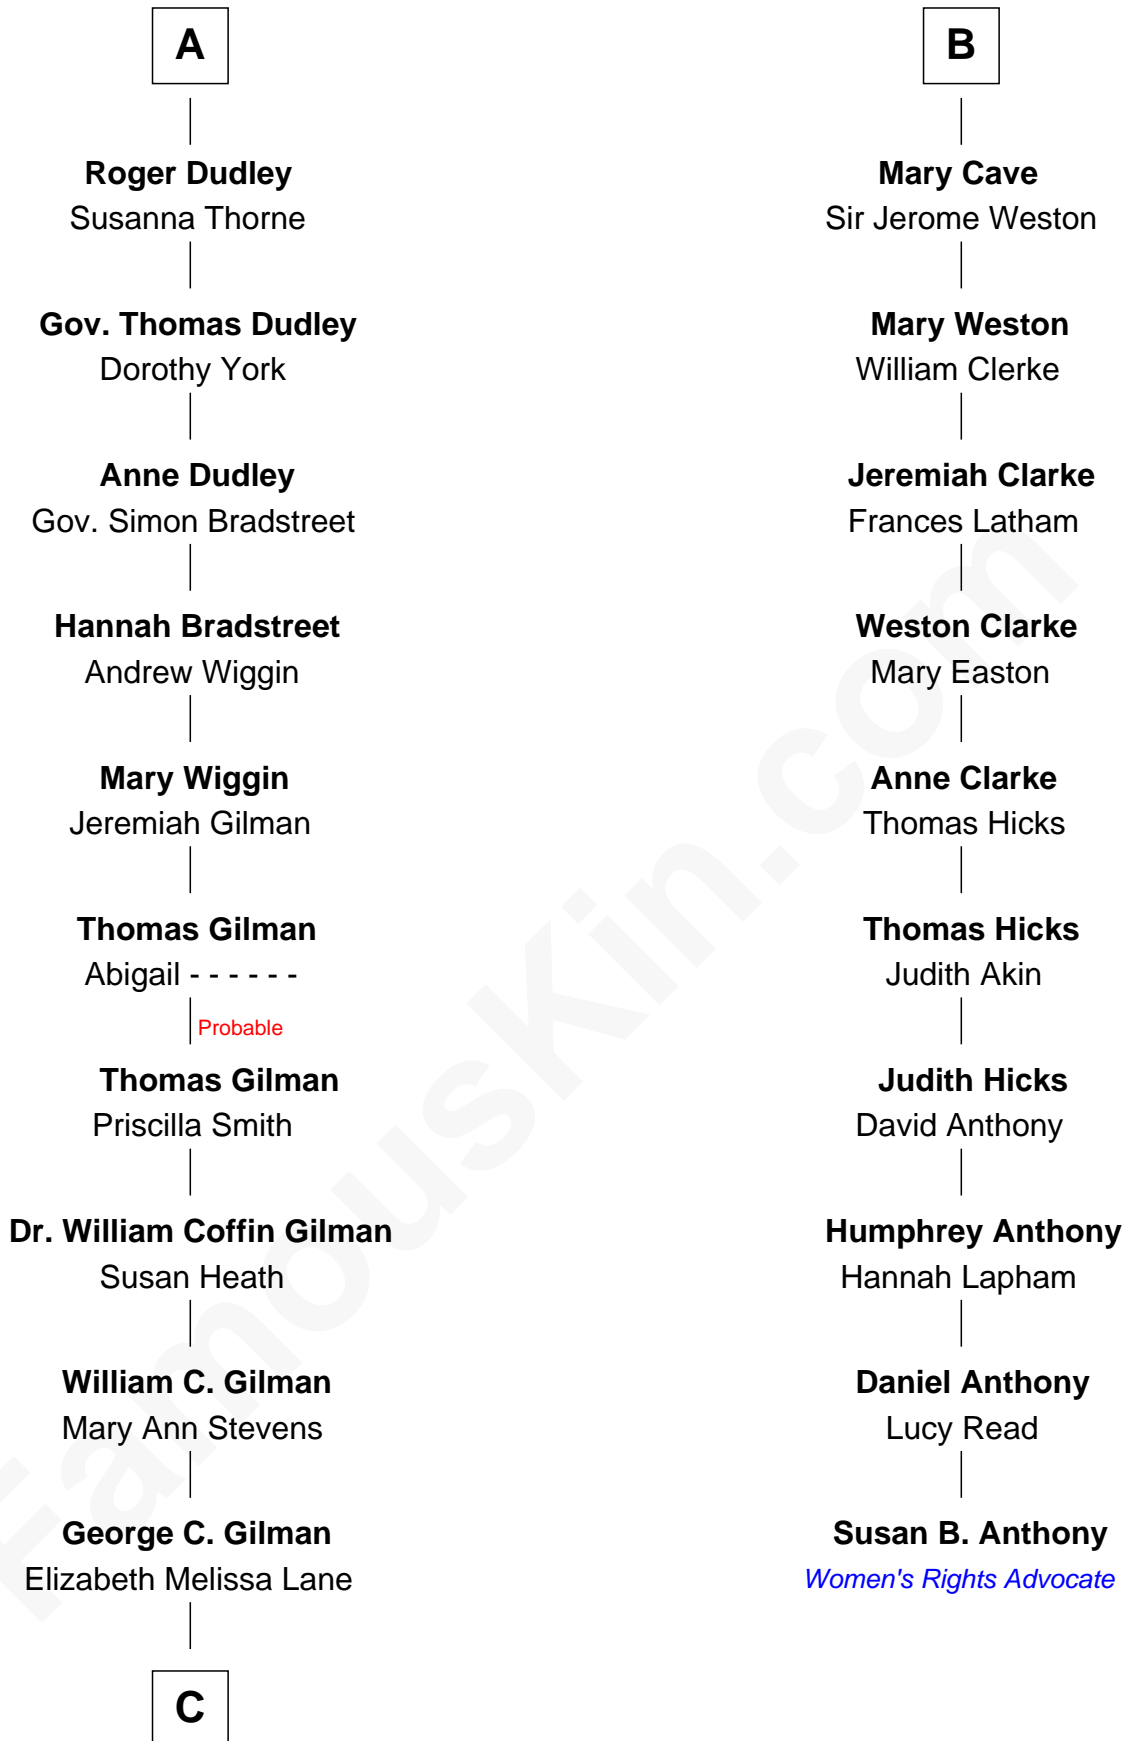

# FamousKin.com Relationship Chart of

**George Hamilton**

*TV and Movie Actor*

16th cousin 3 times removed of

**Susan B. Anthony**

*Women's Rights Advocate*

**Sir Reynold de Grey**

Eleanor le Strange

**Sir Reynold Grey**

Margaret de Ros

**Margaret Grey**

Sir William Bonville

**William Bonville**

Elizabeth Harington

**William Bonville**

Katherine Neville

**Elizabeth Boteler**

Thomas Lovett

**Thomas Lovett**

Anne Danvers

**Elizabeth Lovett**

Anthony Cave

**B**

**C**

**Lillian C. Gilman**  
Harry Fuller Hamilton

**George William Hamilton**  
Anne Lucille Stevens

**George Hamilton**  
*TV and Movie Actor*

FamousKin.com

George Hamilton photo by [Angela George](#) [\(CC BY-SA 3.0\)](#)