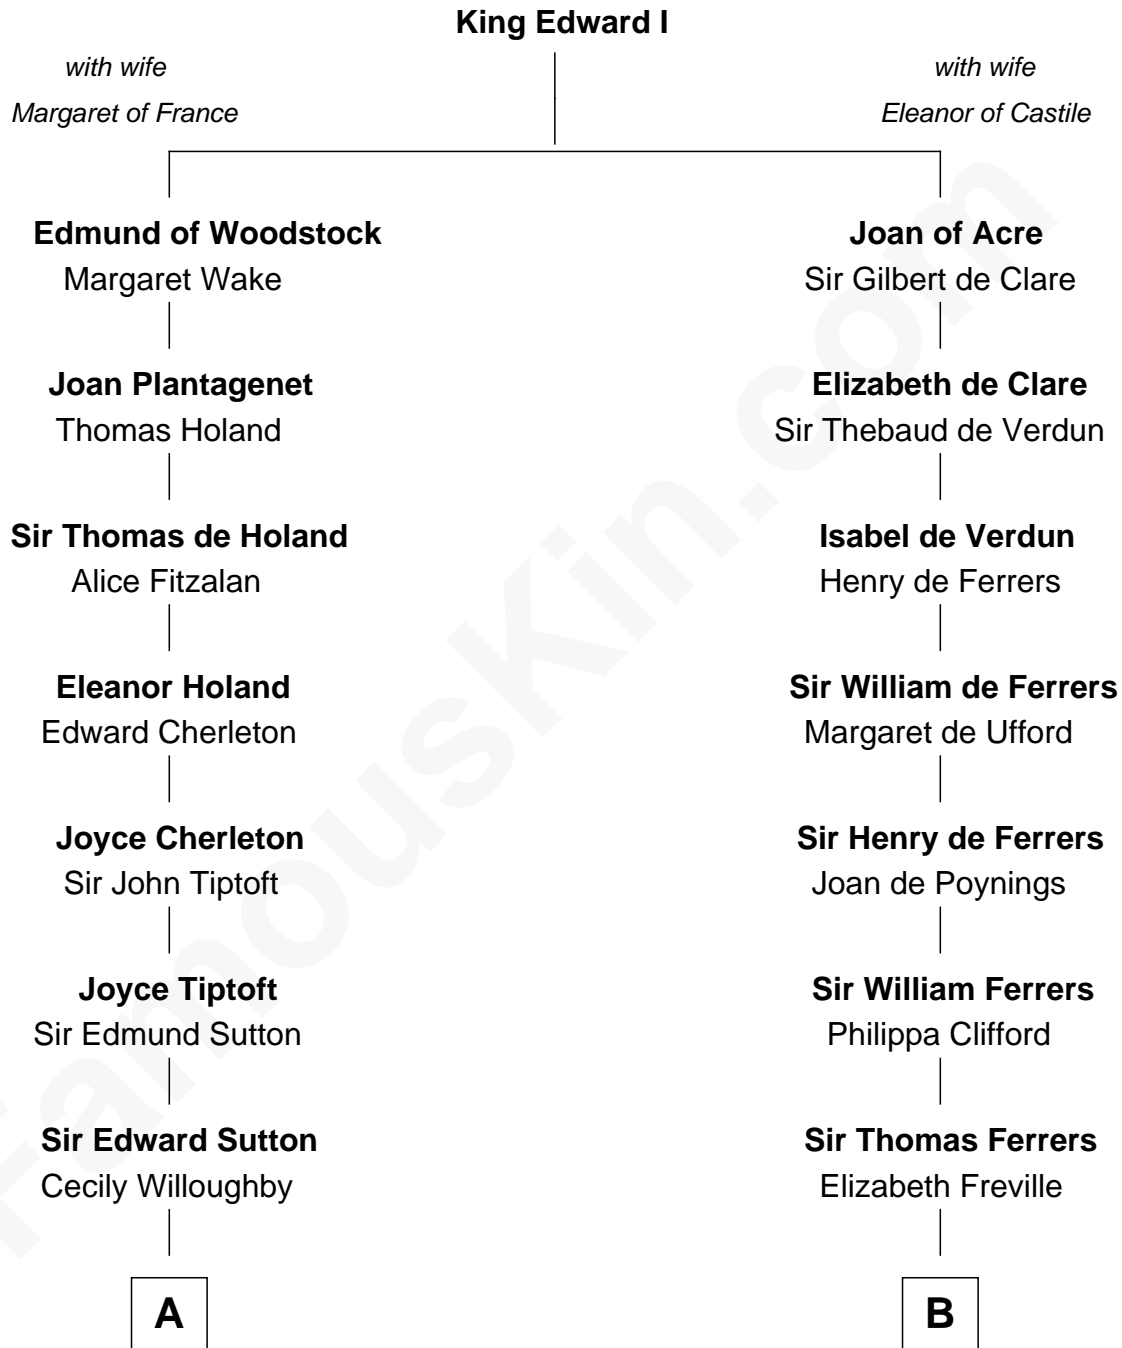

# FamousKin.com Relationship Chart of

**George Hamilton**

*TV and Movie Actor*

19th cousin 2 times removed of

**Susan B. Anthony**

*Women's Rights Advocate*

**C**

**William C. Gilman**

Mary Ann Stevens

**George C. Gilman**

Elizabeth Melissa Lane

**Lillian C. Gilman**

Harry Fuller Hamilton

**George William Hamilton**

Anne Lucille Stevens

**George Hamilton**