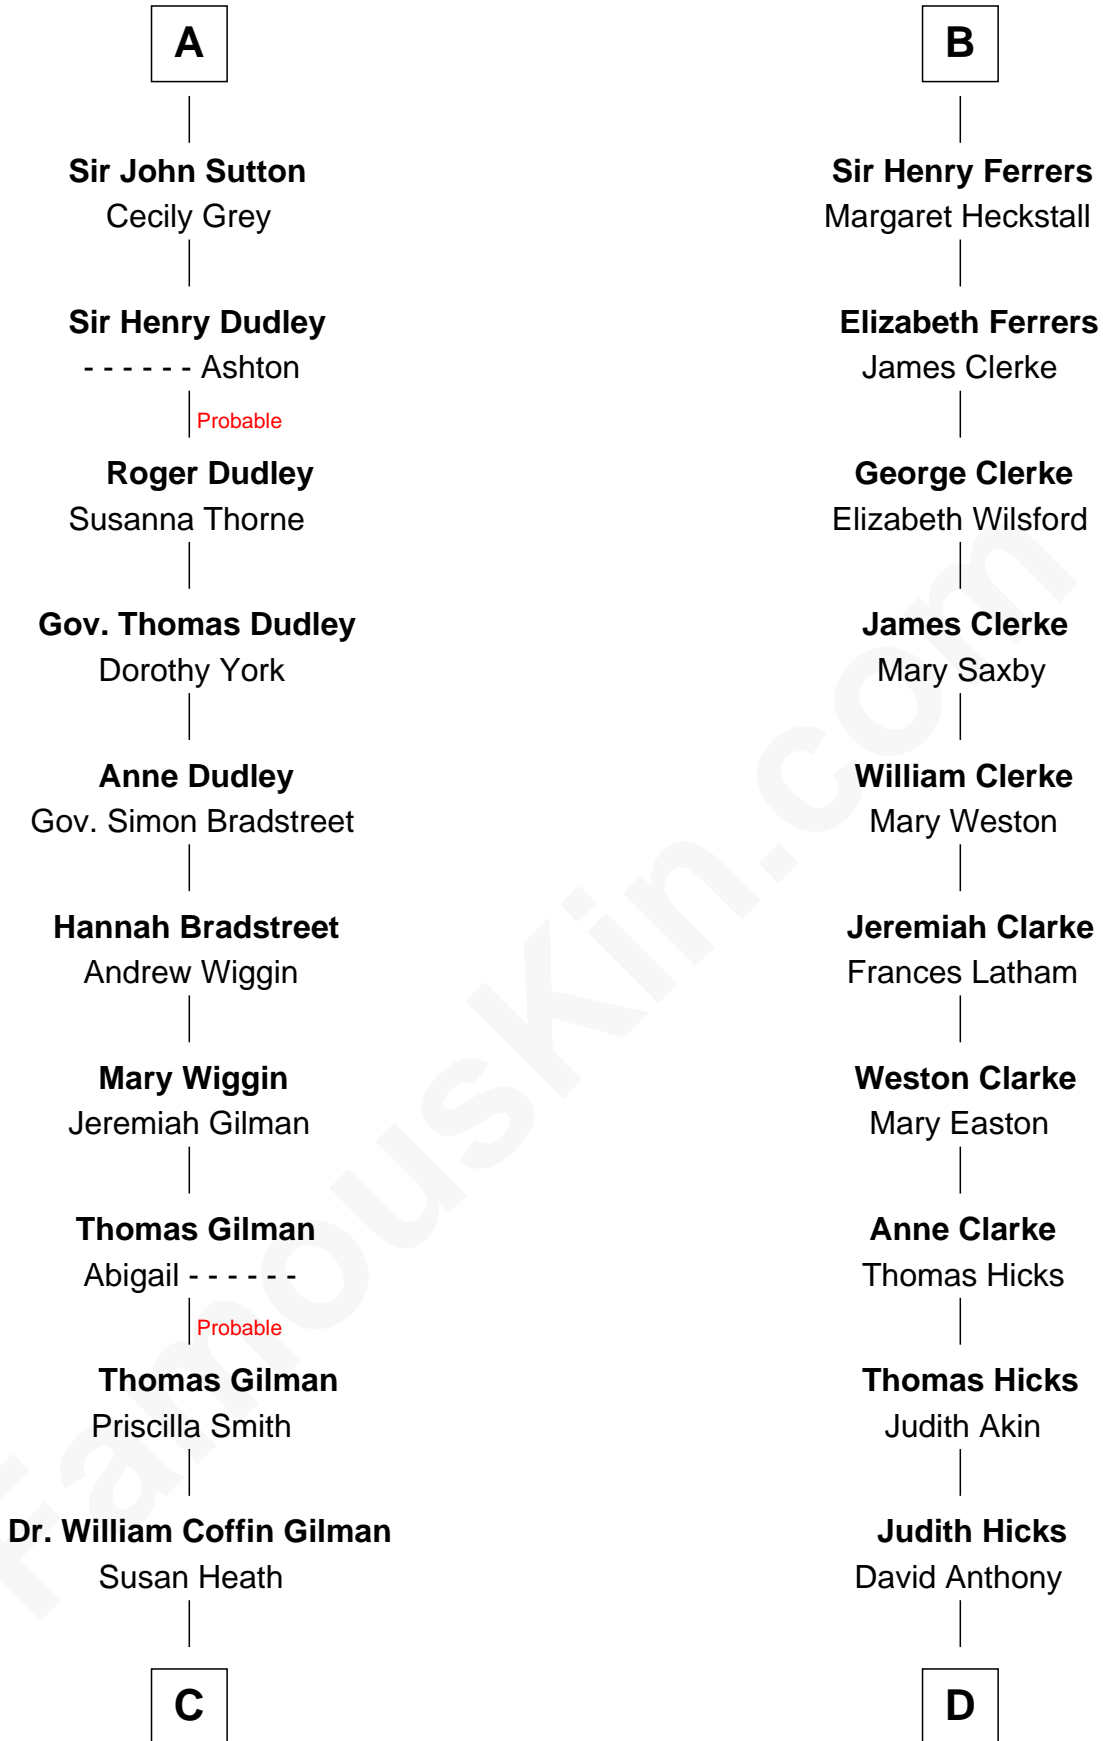

# FamousKin.com Relationship Chart of

**George Hamilton**

*TV and Movie Actor*

19th cousin 2 times removed of

**Susan B. Anthony**

*Women's Rights Advocate*

**C**

**William C. Gilman**

Mary Ann Stevens

**George C. Gilman**

Elizabeth Melissa Lane

**Lillian C. Gilman**

Harry Fuller Hamilton

**George William Hamilton**

Anne Lucille Stevens

**George Hamilton**

*TV and Movie Actor*

**D**

**Humphrey Anthony**

Hannah Lapham

**Daniel Anthony**

Lucy Read

**Susan B. Anthony**

*Women's Rights Advocate*