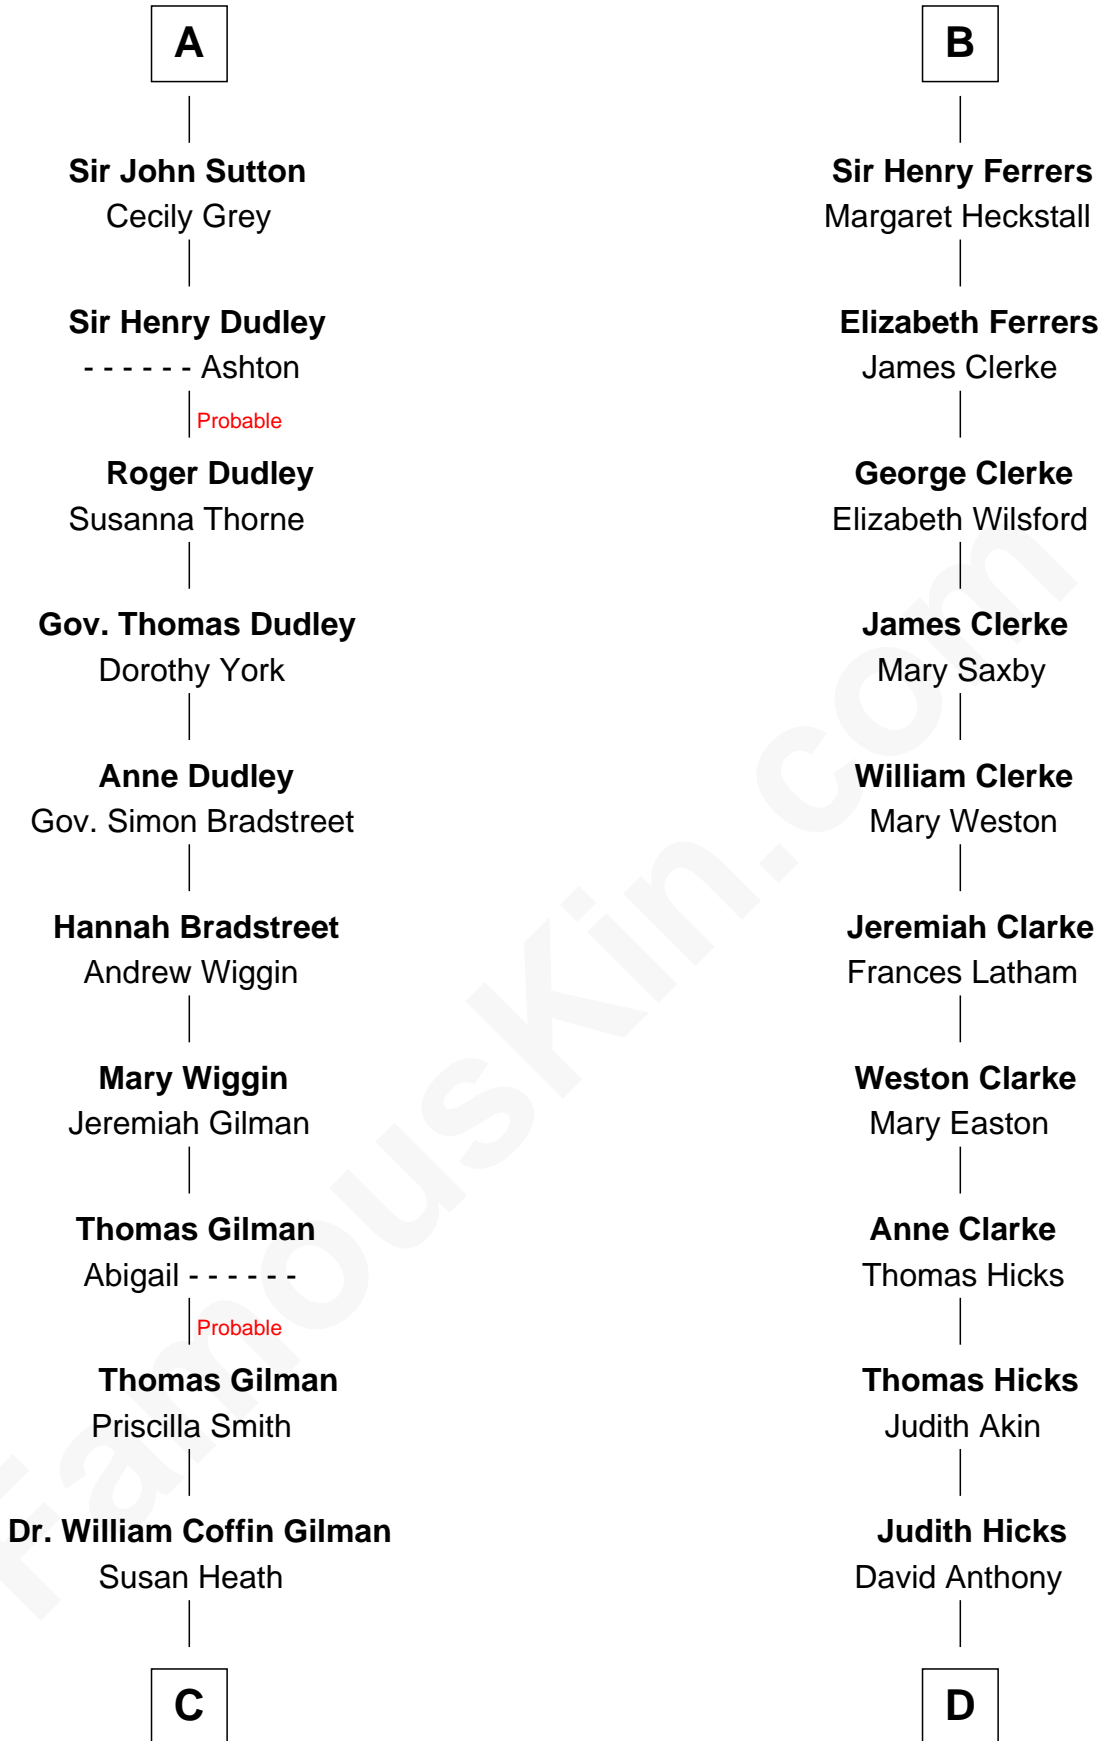

FamousKin.com
Relationship Chart of
George Hamilton
TV and Movie Actor

19th cousin 2 times removed of

Susan B. Anthony
Women's Rights Advocate

C

William C. Gilman

Mary Ann Stevens

George C. Gilman

Elizabeth Melissa Lane

Lillian C. Gilman

Harry Fuller Hamilton

George William Hamilton

Anne Lucille Stevens

George Hamilton

TV and Movie Actor

D

Humphrey Anthony

Hannah Lapham

Daniel Anthony

Lucy Read

Susan B. Anthony

Women's Rights Advocate