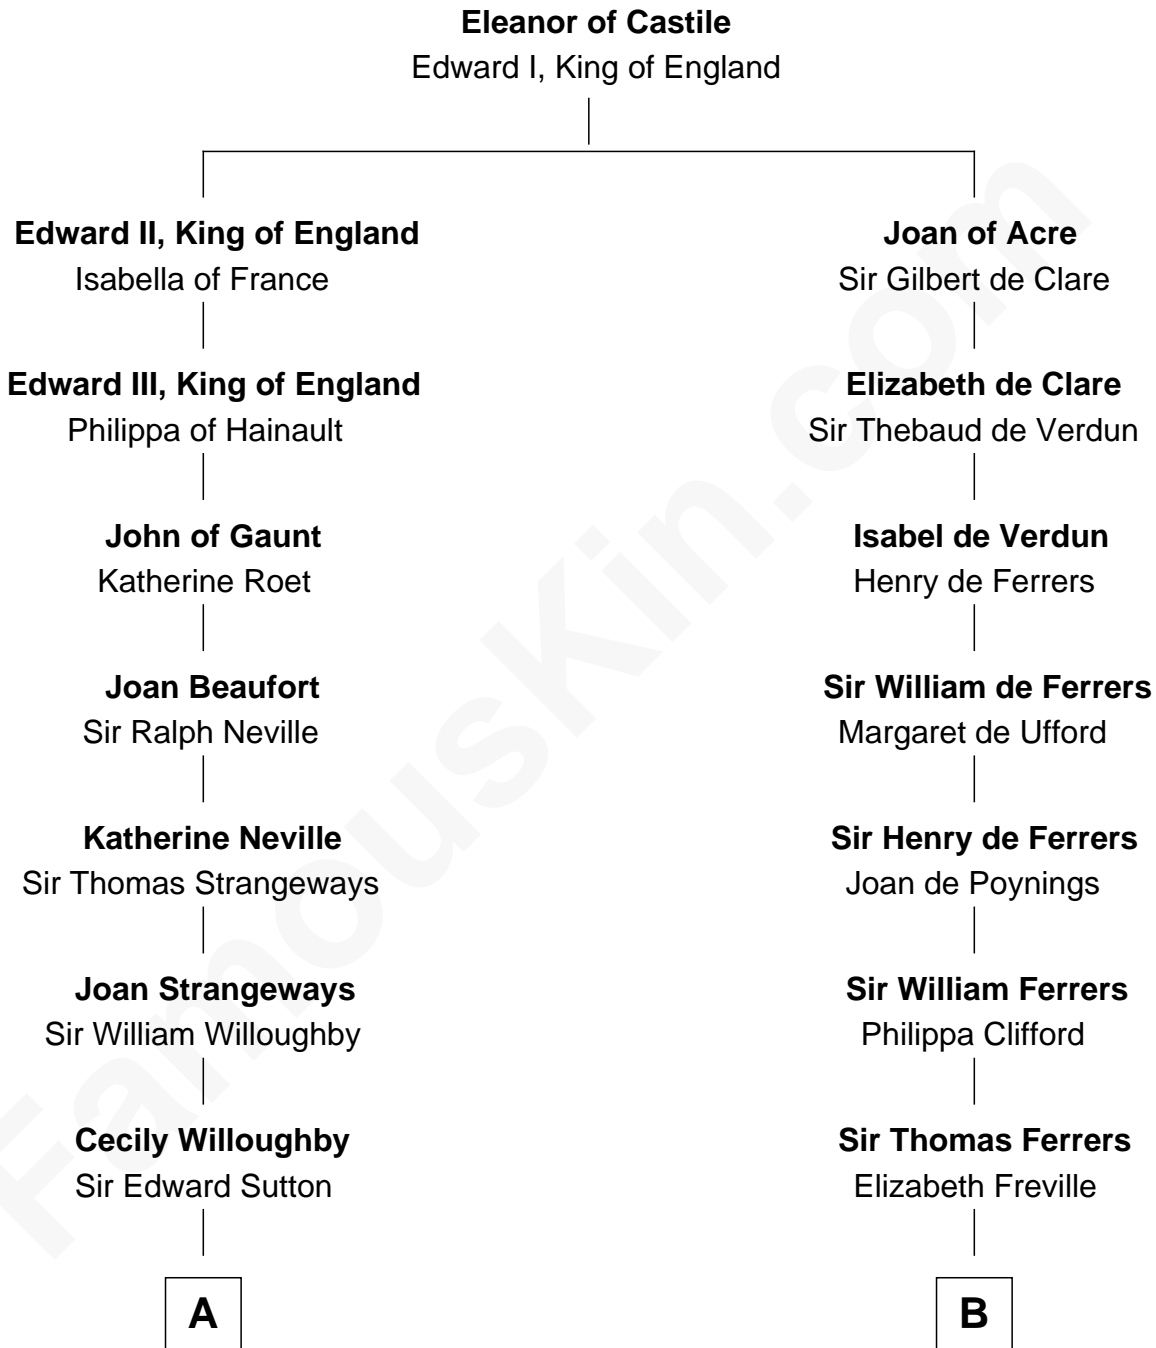

FamousKin.com
Relationship Chart of
George Hamilton
TV and Movie Actor

19th cousin 2 times removed of

Susan B. Anthony
Women's Rights Advocate

C

William C. Gilman

Mary Ann Stevens

George C. Gilman

Elizabeth Melissa Lane

Lillian C. Gilman

Harry Fuller Hamilton

George William Hamilton

Anne Lucille Stevens

George Hamilton

TV and Movie Actor

D

Humphrey Anthony