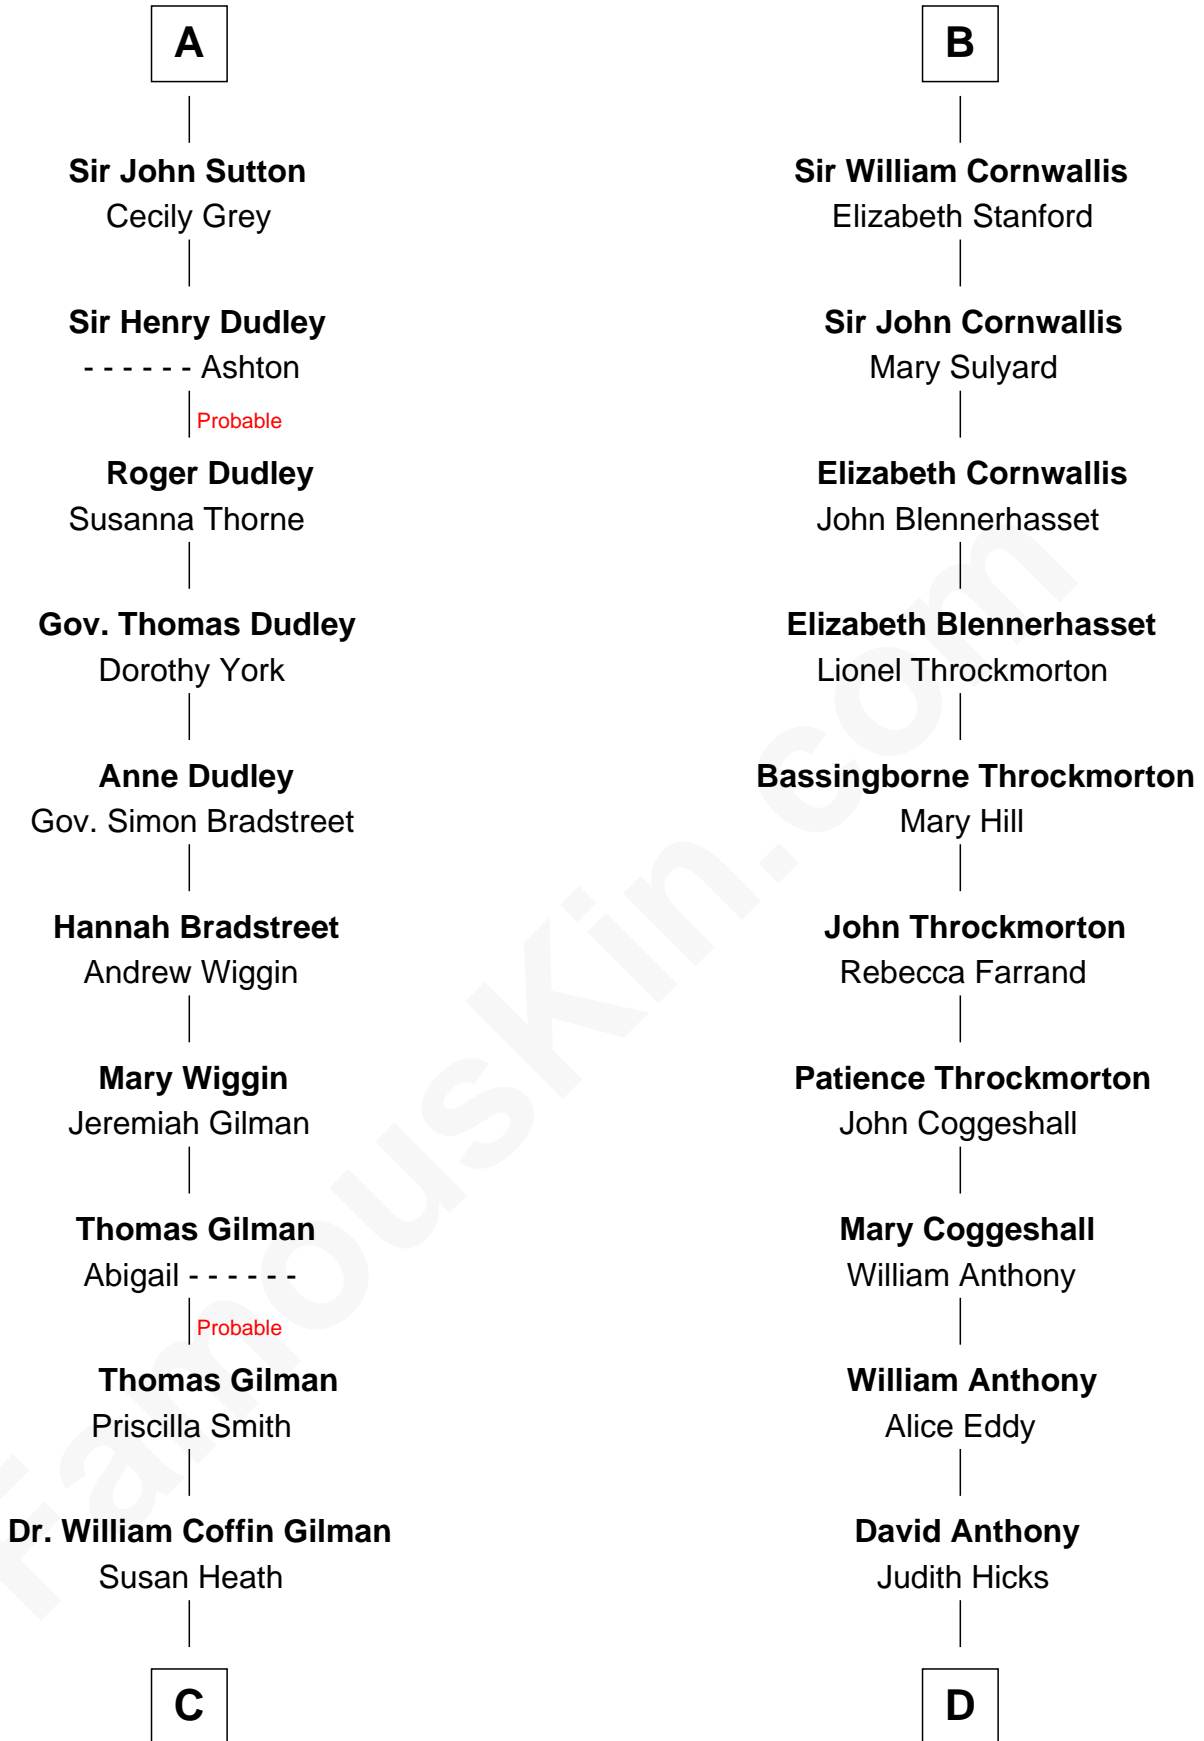

FamousKin.com

Relationship Chart of

George Hamilton

TV and Movie Actor

19th cousin 2 times removed of

Susan B. Anthony
Women's Rights Advocate

C

William C. Gilman

Mary Ann Stevens

George C. Gilman

Elizabeth Melissa Lane

Lillian C. Gilman

Harry Fuller Hamilton

George William Hamilton

Anne Lucille Stevens

George Hamilton