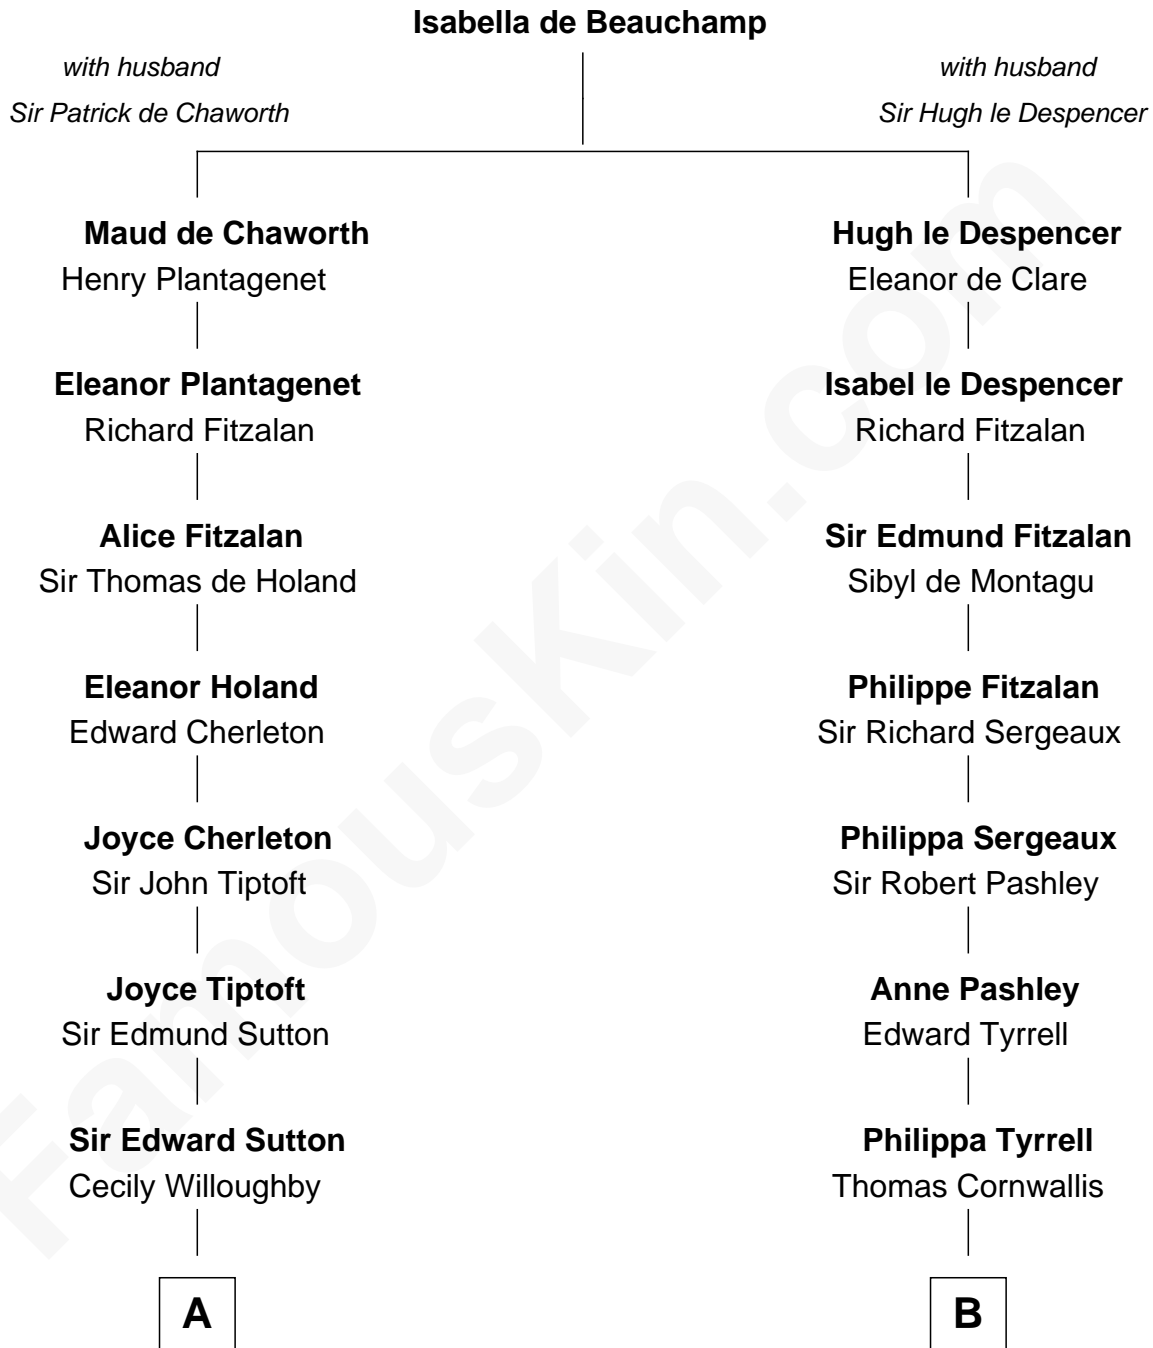

FamousKin.com

Relationship Chart of

George Hamilton

TV and Movie Actor

19th cousin 2 times removed of

Susan B. Anthony
Women's Rights Advocate

C

William C. Gilman

Mary Ann Stevens

George C. Gilman

Elizabeth Melissa Lane

Lillian C. Gilman

Harry Fuller Hamilton

George William Hamilton

Anne Lucille Stevens

George Hamilton