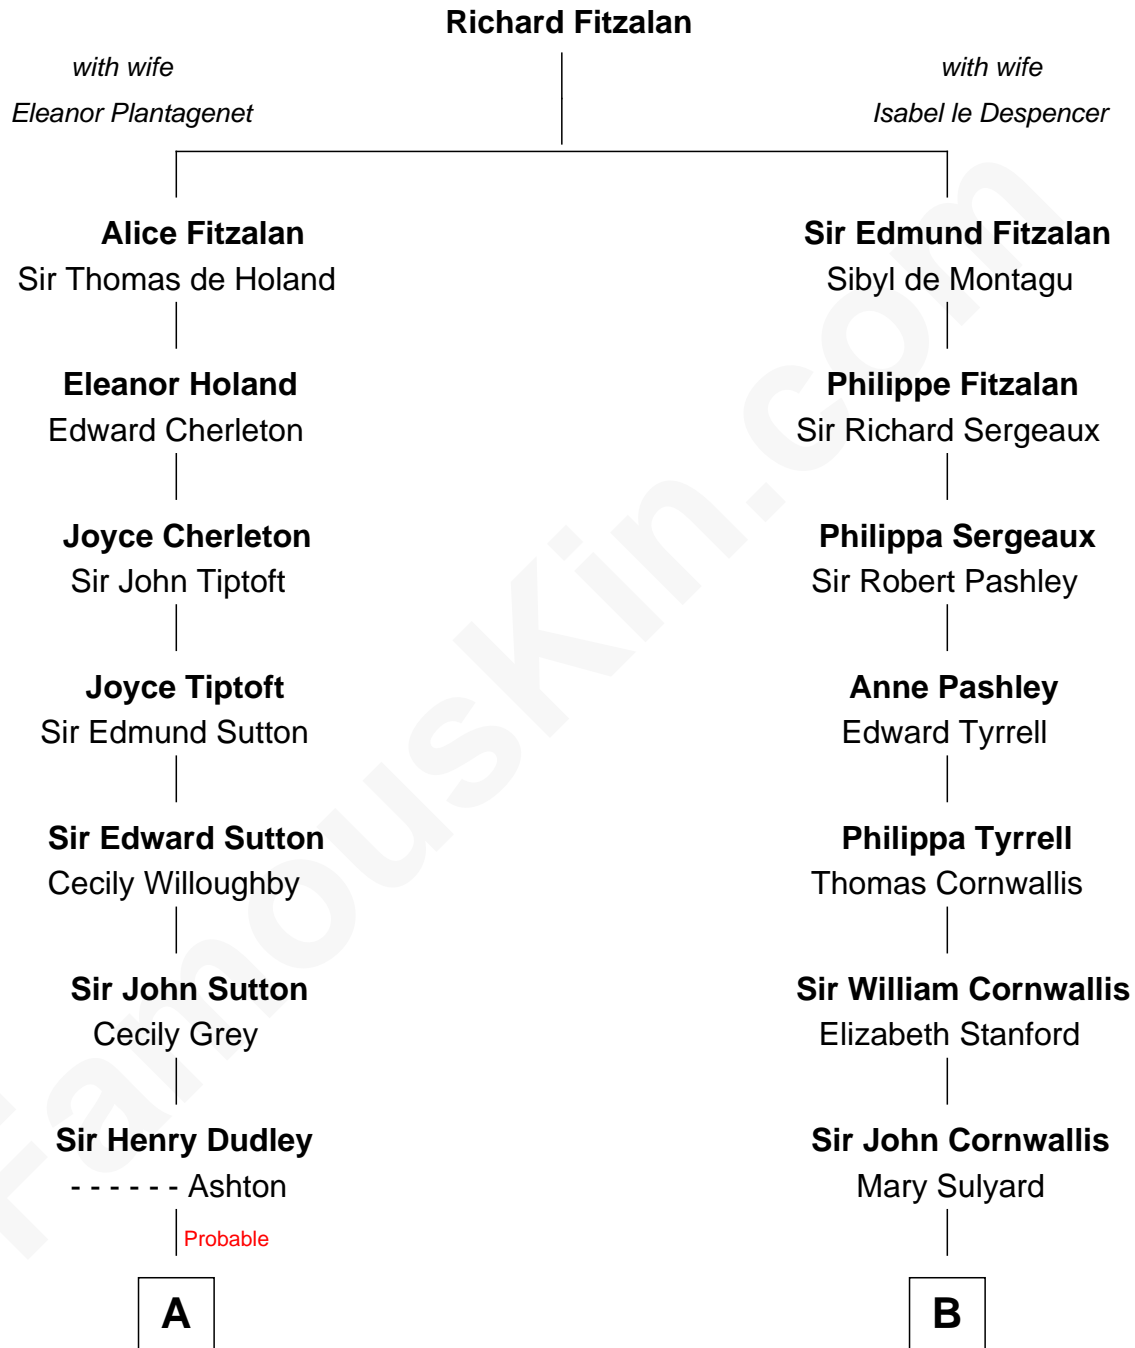

## Relationship Chart of

### George Hamilton

TV and Movie Actor

17th cousin 2 times removed of

**Susan B. Anthony**  
Women's Rights Advocate

**C**

**Lillian C. Gilman**  
Harry Fuller Hamilton

**George William Hamilton**  
Anne Lucille Stevens