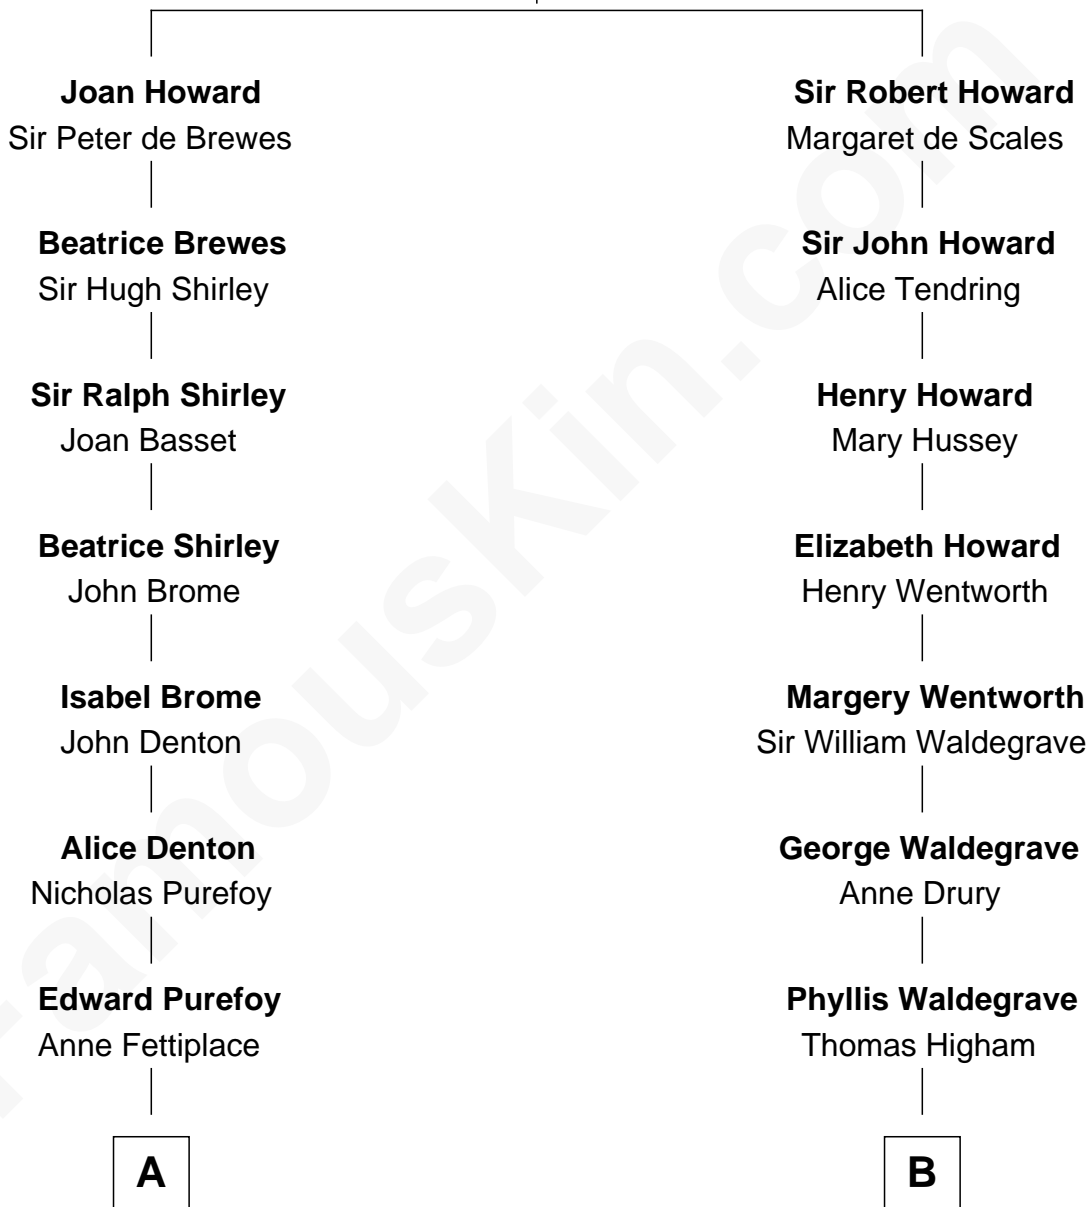

FamousKin.com Relationship Chart of

George Hamilton

TV and Movie Actor

18th cousin 2 times removed of

Walt Disney

Co-Founder of The Walt Disney Company

Sir John Howard

Alice de Bois

C

George C. Gilman
Elizabeth Melissa Lane

Lillian C. Gilman
Harry Fuller Hamilton

George William Hamilton
Anne Lucille Stevens

George Hamilton
TV and Movie Actor

D

Flora Call
Elias Charles Disney

Walt Disney
Co-Founder of The Walt Disney Co.