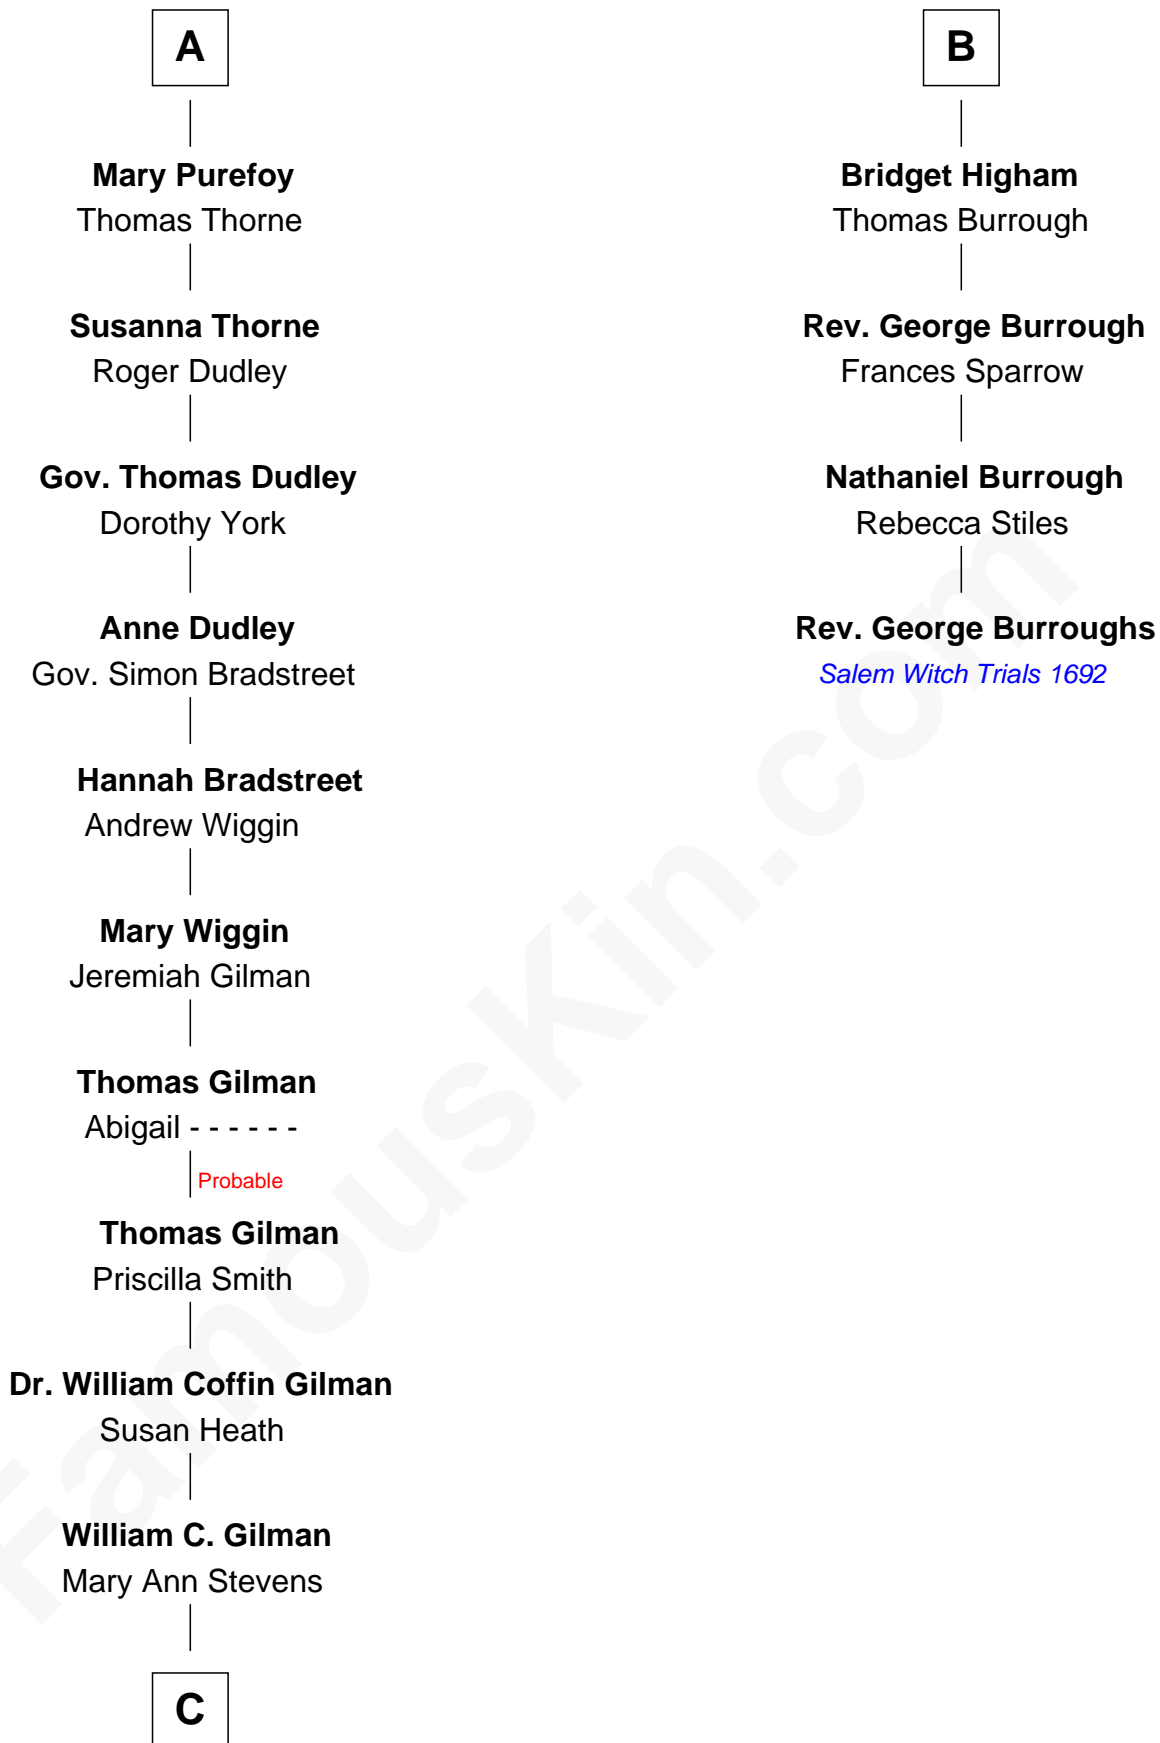

FamousKin.com
Relationship Chart of
George Hamilton
TV and Movie Actor

10th cousin 10 times removed of

Rev. George Burroughs
Executed for Witchcraft, Salem 1692

Sir John Howard
 Alice de Bois

C

—
George C. Gilman
Elizabeth Melissa Lane

—
Lillian C. Gilman
Harry Fuller Hamilton

—
George William Hamilton
Anne Lucille Stevens

—
George Hamilton
TV and Movie Actor