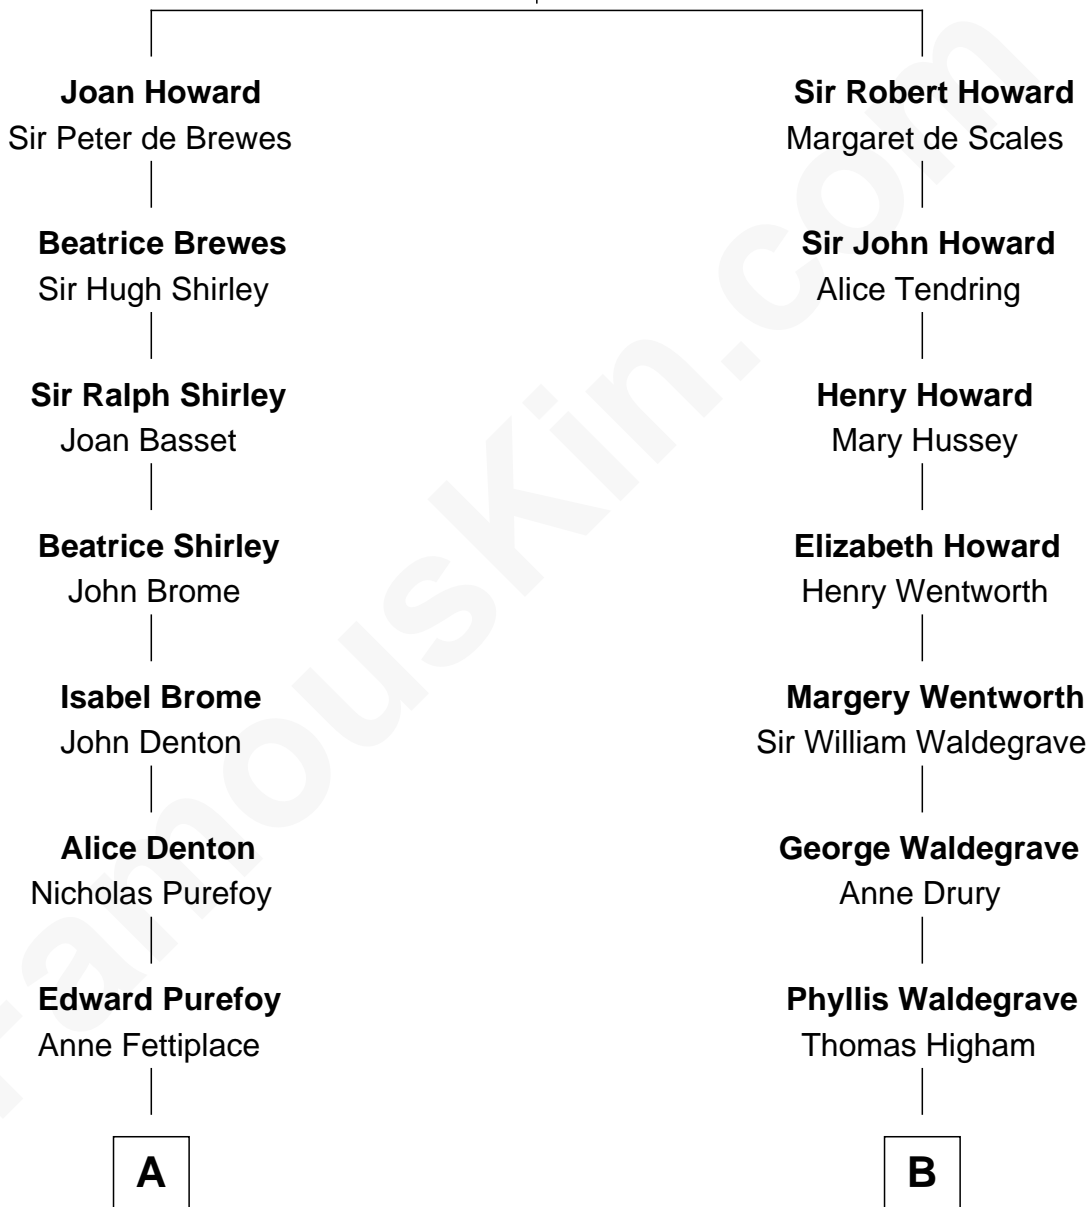

FamousKin.com
Relationship Chart of
George Hamilton
TV and Movie Actor

10th cousin 10 times removed of

Rev. George Burroughs
Executed for Witchcraft, Salem 1692

Sir John Howard
 Alice de Bois

C

—
George C. Gilman
Elizabeth Melissa Lane

—
Lillian C. Gilman
Harry Fuller Hamilton

—
George William Hamilton
Anne Lucille Stevens

—
George Hamilton
TV and Movie Actor