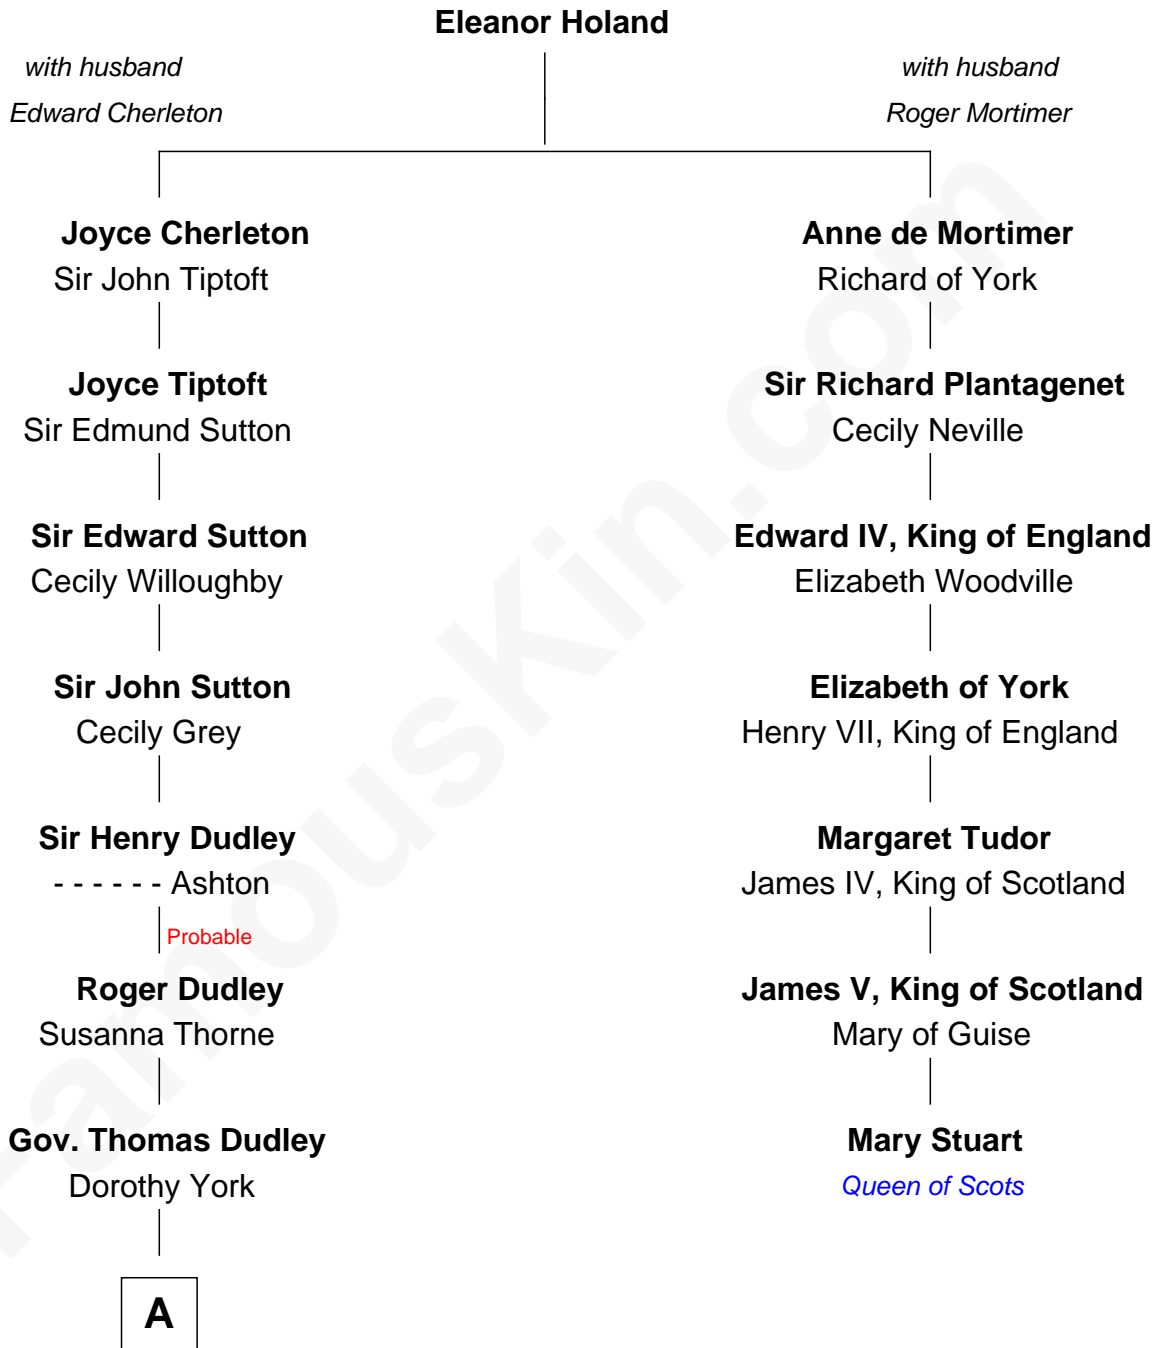

## Relationship Chart of

### George Hamilton

TV and Movie Actor

6th cousin 11 times removed of

**Mary Stuart**  
Queen of Scots

**A**

**Anne Dudley**

Gov. Simon Bradstreet

**Hannah Bradstreet**