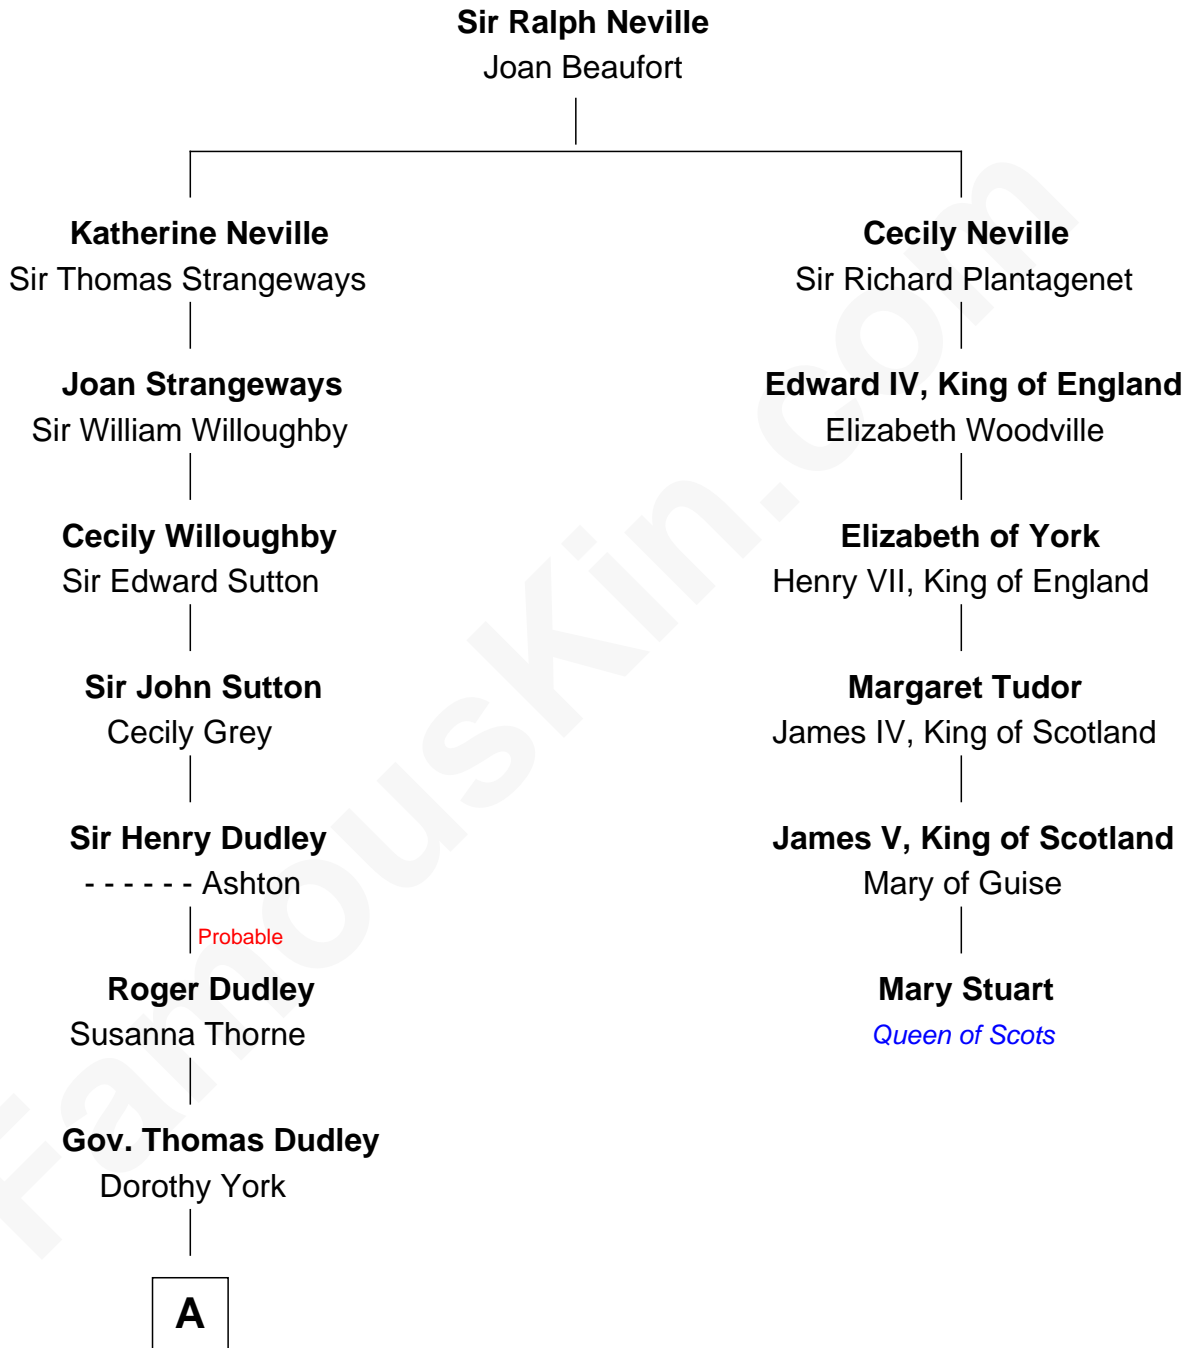

**FamousKin.com**  
**Relationship Chart of**  
**George Hamilton**  
*TV and Movie Actor*

5th cousin 12 times removed of

**Mary Stuart**  
*Queen of Scots*

**A**

**Anne Dudley**

Gov. Simon Bradstreet

**Hannah Bradstreet**

Andrew Wiggin

**Mary Wiggin**

Jeremiah Gilman

**Thomas Gilman**

Abigail - - - - -

Probable

**Thomas Gilman**

Priscilla Smith