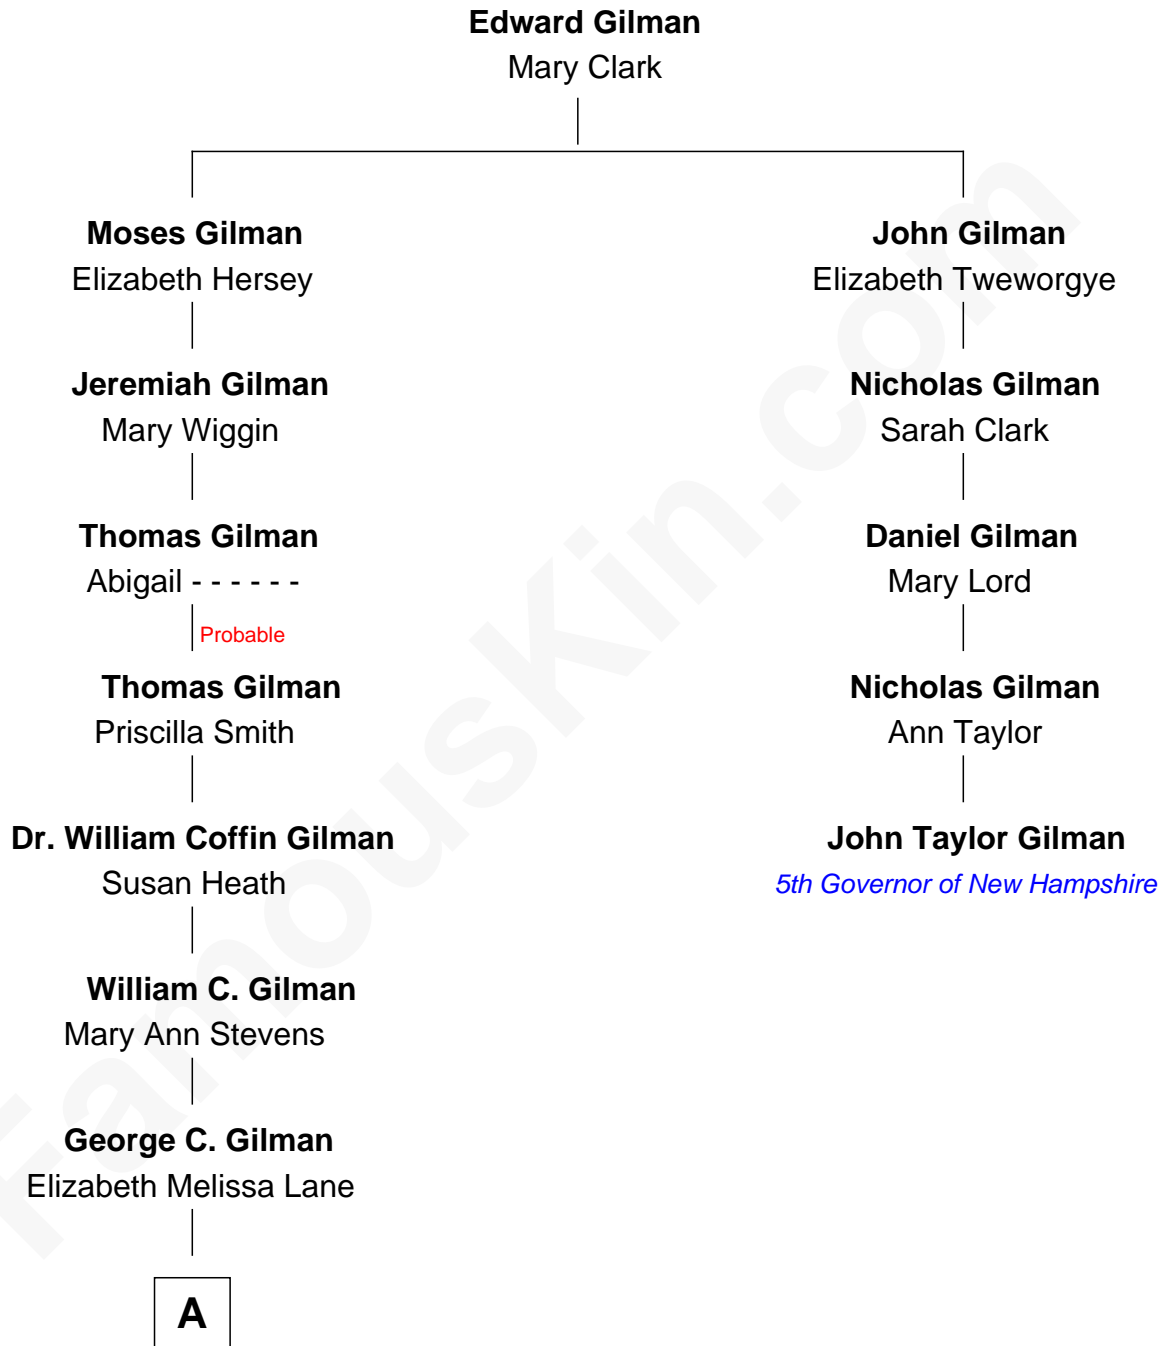

FamousKin.com Relationship Chart of

George Hamilton

TV and Movie Actor

4th cousin 5 times removed of

John Taylor Gilman

5th Governor of New Hampshire

A

—
Lillian C. Gilman
Harry Fuller Hamilton

—
George William Hamilton
Anne Lucille Stevens

—
George Hamilton
TV and Movie Actor

FamousKin.com