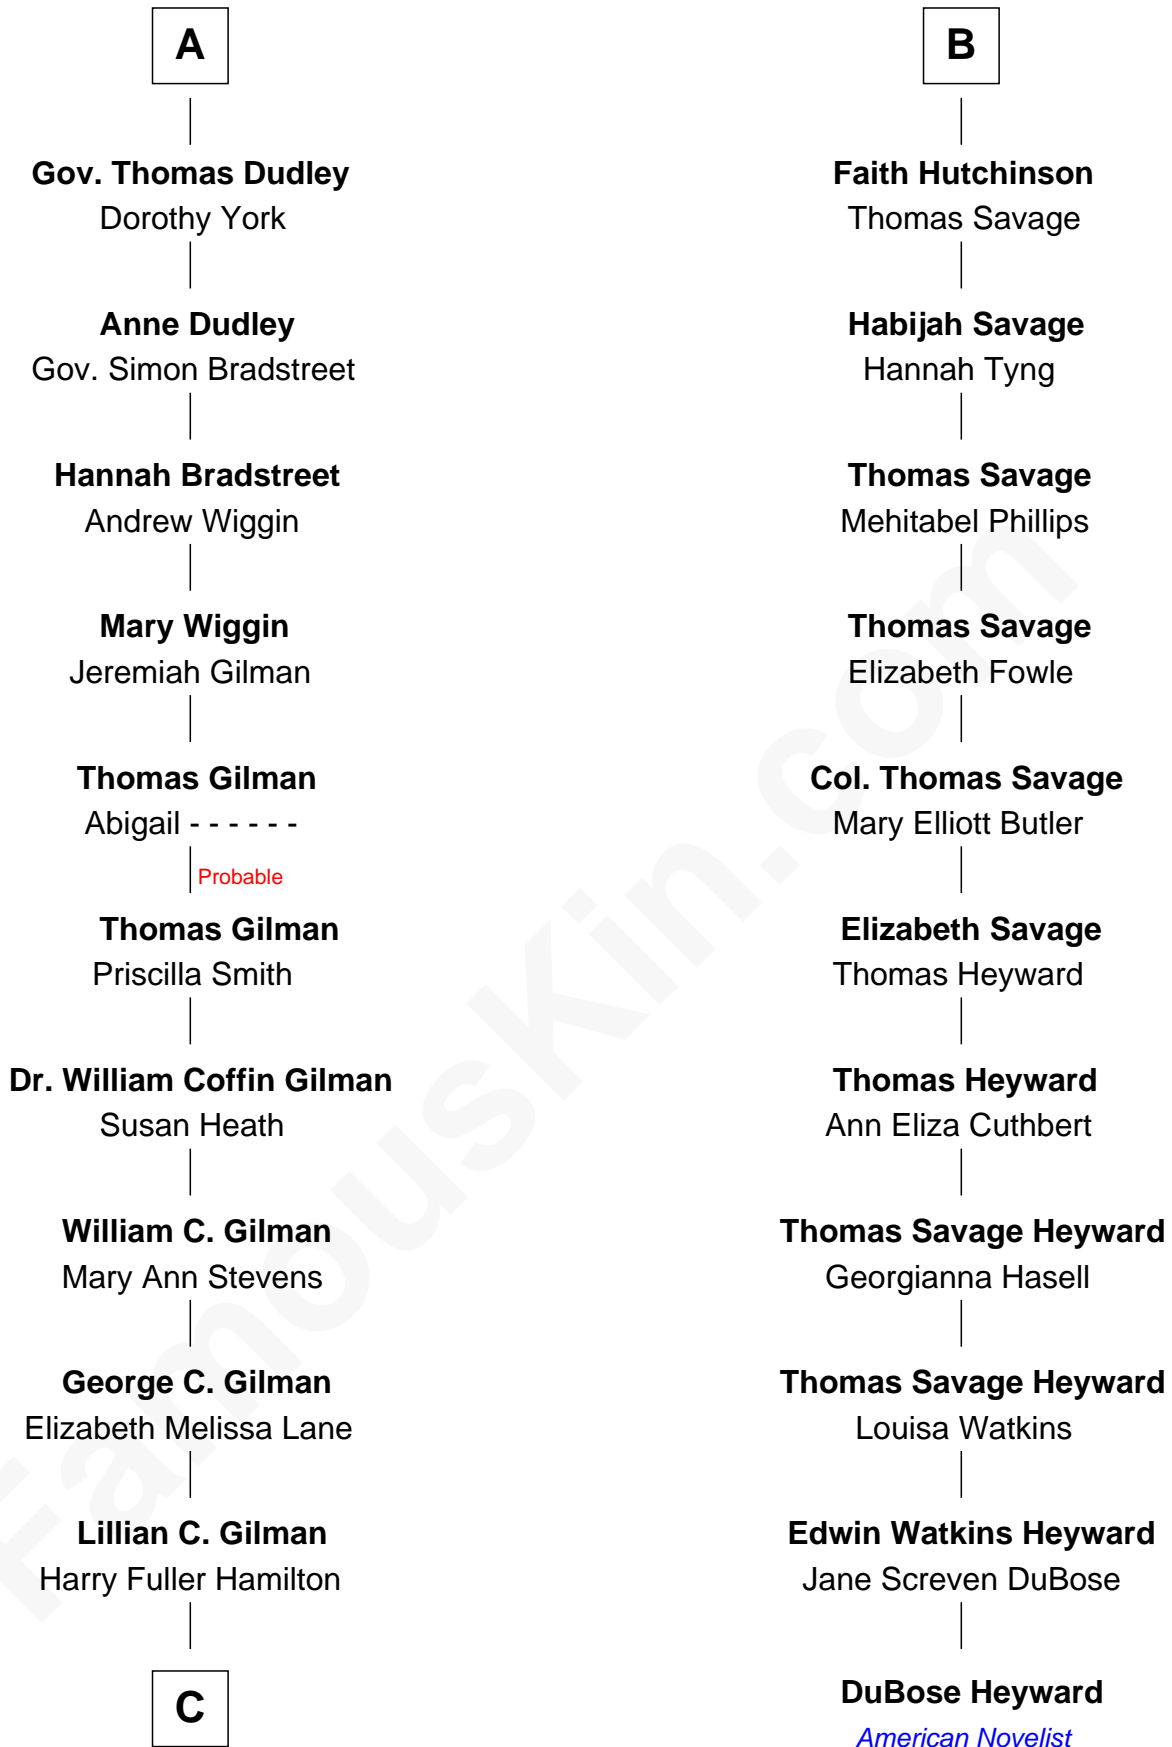

# FamousKin.com Relationship Chart of

**George Hamilton**

*TV and Movie Actor*

17th cousin 1 time removed of

**DuBose Heyward**

*Author of Porgy (Porgy & Bess)*

**Sir Walter Blount**

Sancha de Ayala

**Sir John Sutton**

Cecily Grey

**Sir Henry Dudley**

----- Ashton

Probable

**Roger Dudley**

Susanna Thorne

**A**

**Sir Thomas Blount**

Margaret de Gresley

**Sir Thomas Blount**

Agnes Hawley

**Anne Blount**

William Marbury

**Robert Marbury**

Katherine Williamson

**William Marbury**

Agnes Lenton

**Rev. Francis Marbury**

Bridget Dryden

**Anne Marbury**

William Hutchinson

**B**

**C**