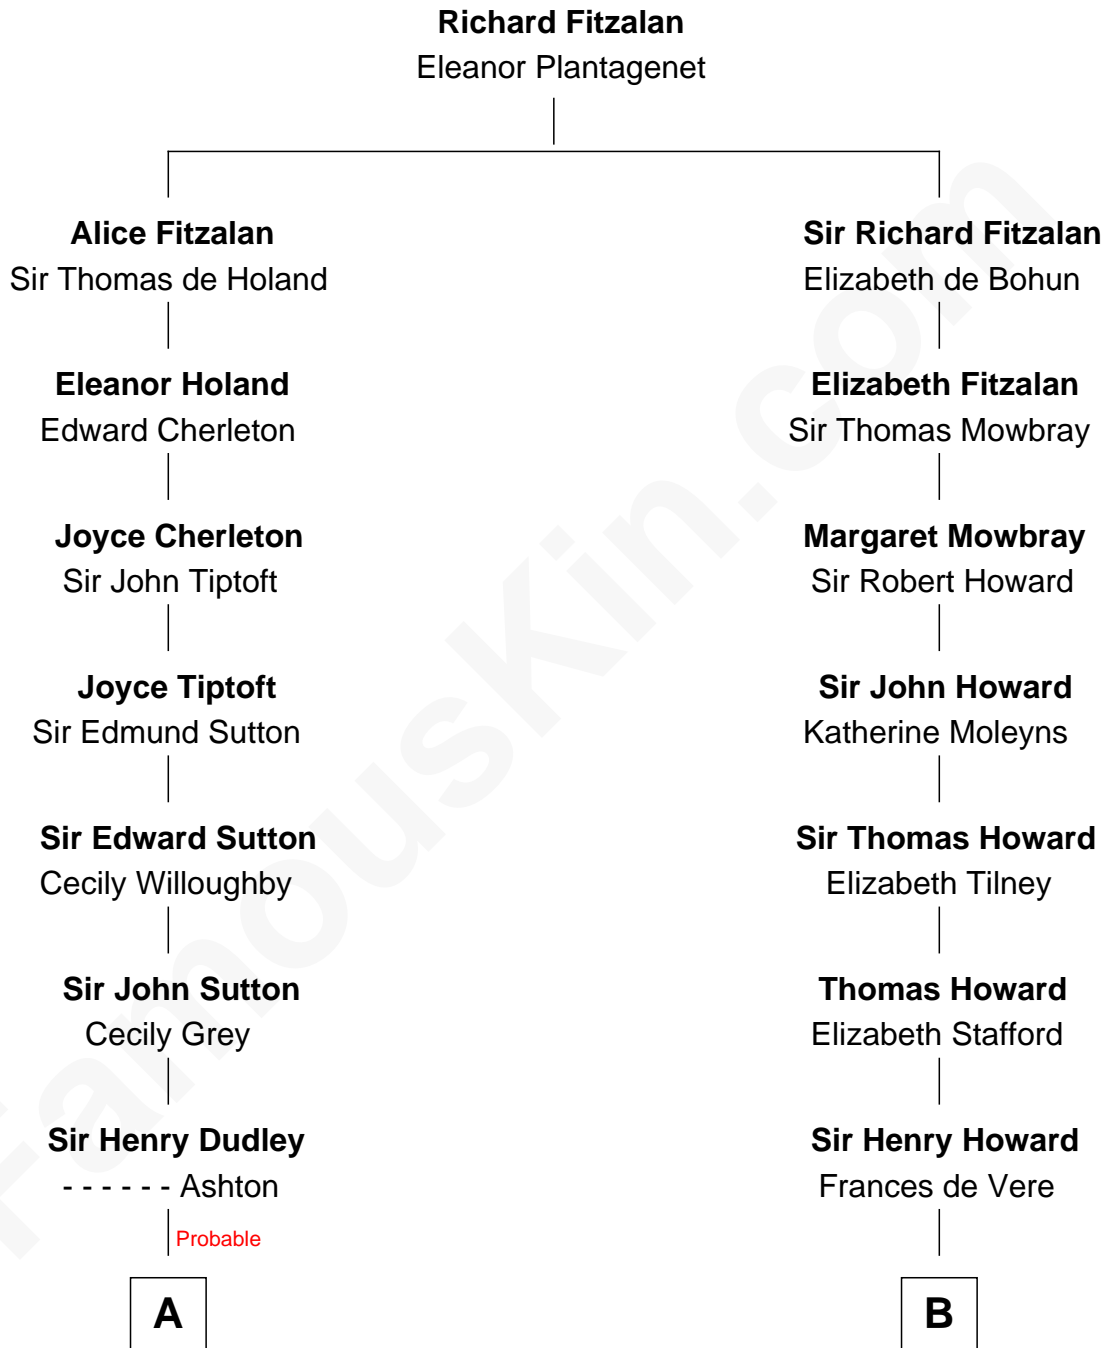

FamousKin.com Relationship Chart of

George Hamilton

TV and Movie Actor

16th cousin 3 times removed of

Francis Scott Key

Author of "The Star Spangled Banner"

C

Lillian C. Gilman
Harry Fuller Hamilton