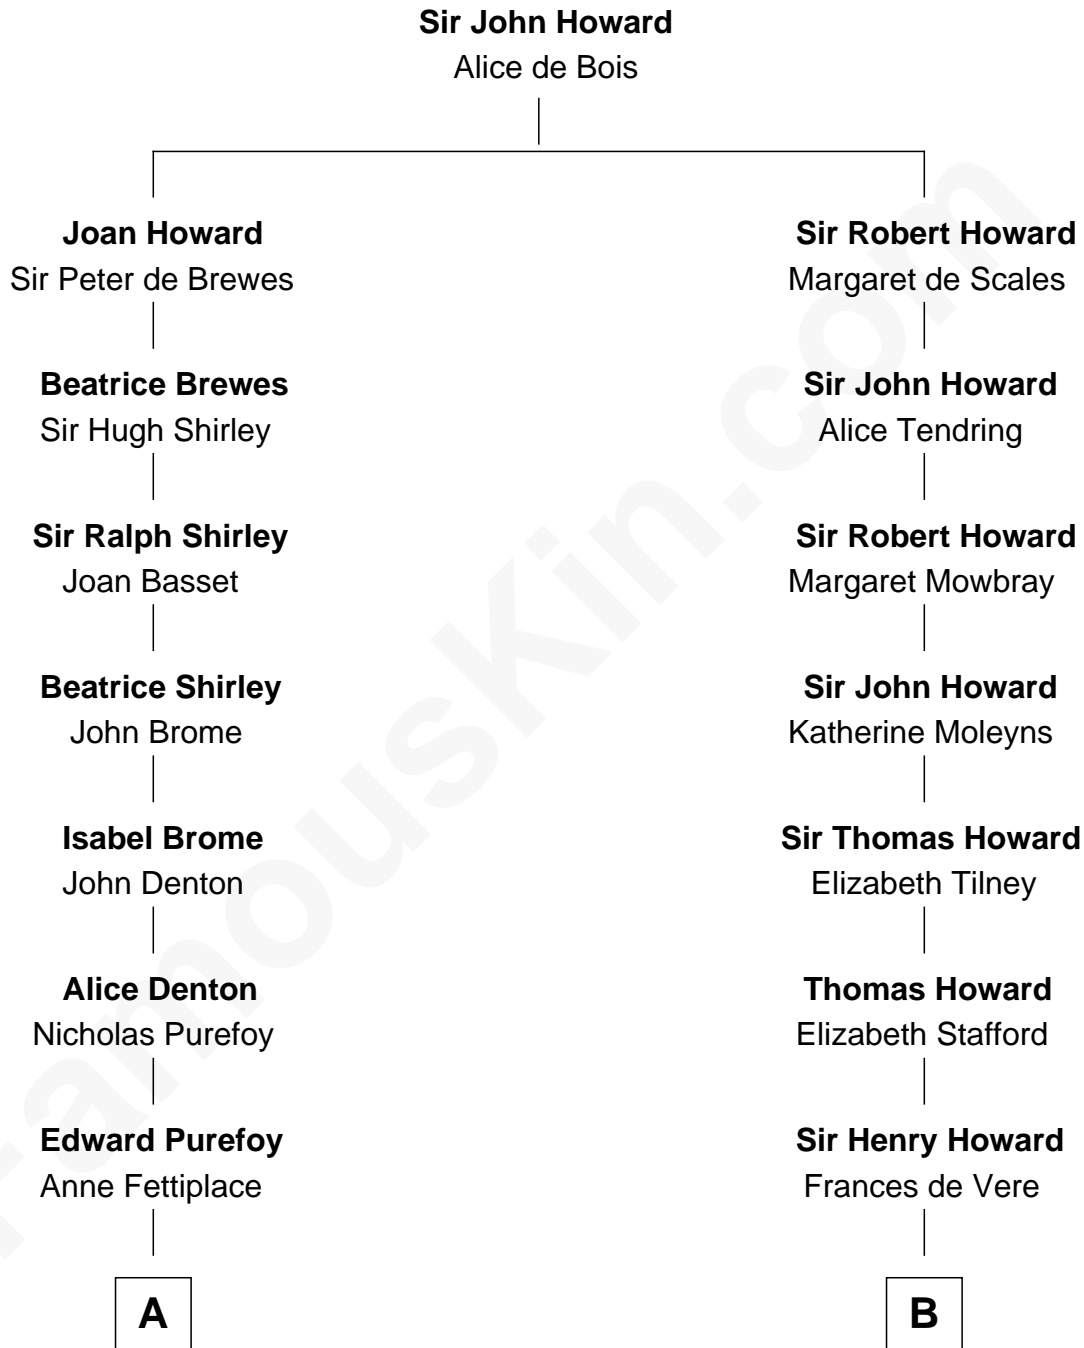

**FamousKin.com**  
**Relationship Chart of**  
**George Hamilton**  
*TV and Movie Actor*

**16th cousin 4 times removed of**  
**Francis Scott Key**  
*Author of "The Star Spangled Banner"*

**C**

—  
**George C. Gilman**  
Elizabeth Melissa Lane

—  
**Lillian C. Gilman**  
Harry Fuller Hamilton

—  
**George William Hamilton**  
Anne Lucille Stevens

—  
**George Hamilton**  
*TV and Movie Actor*

FamousKin.com