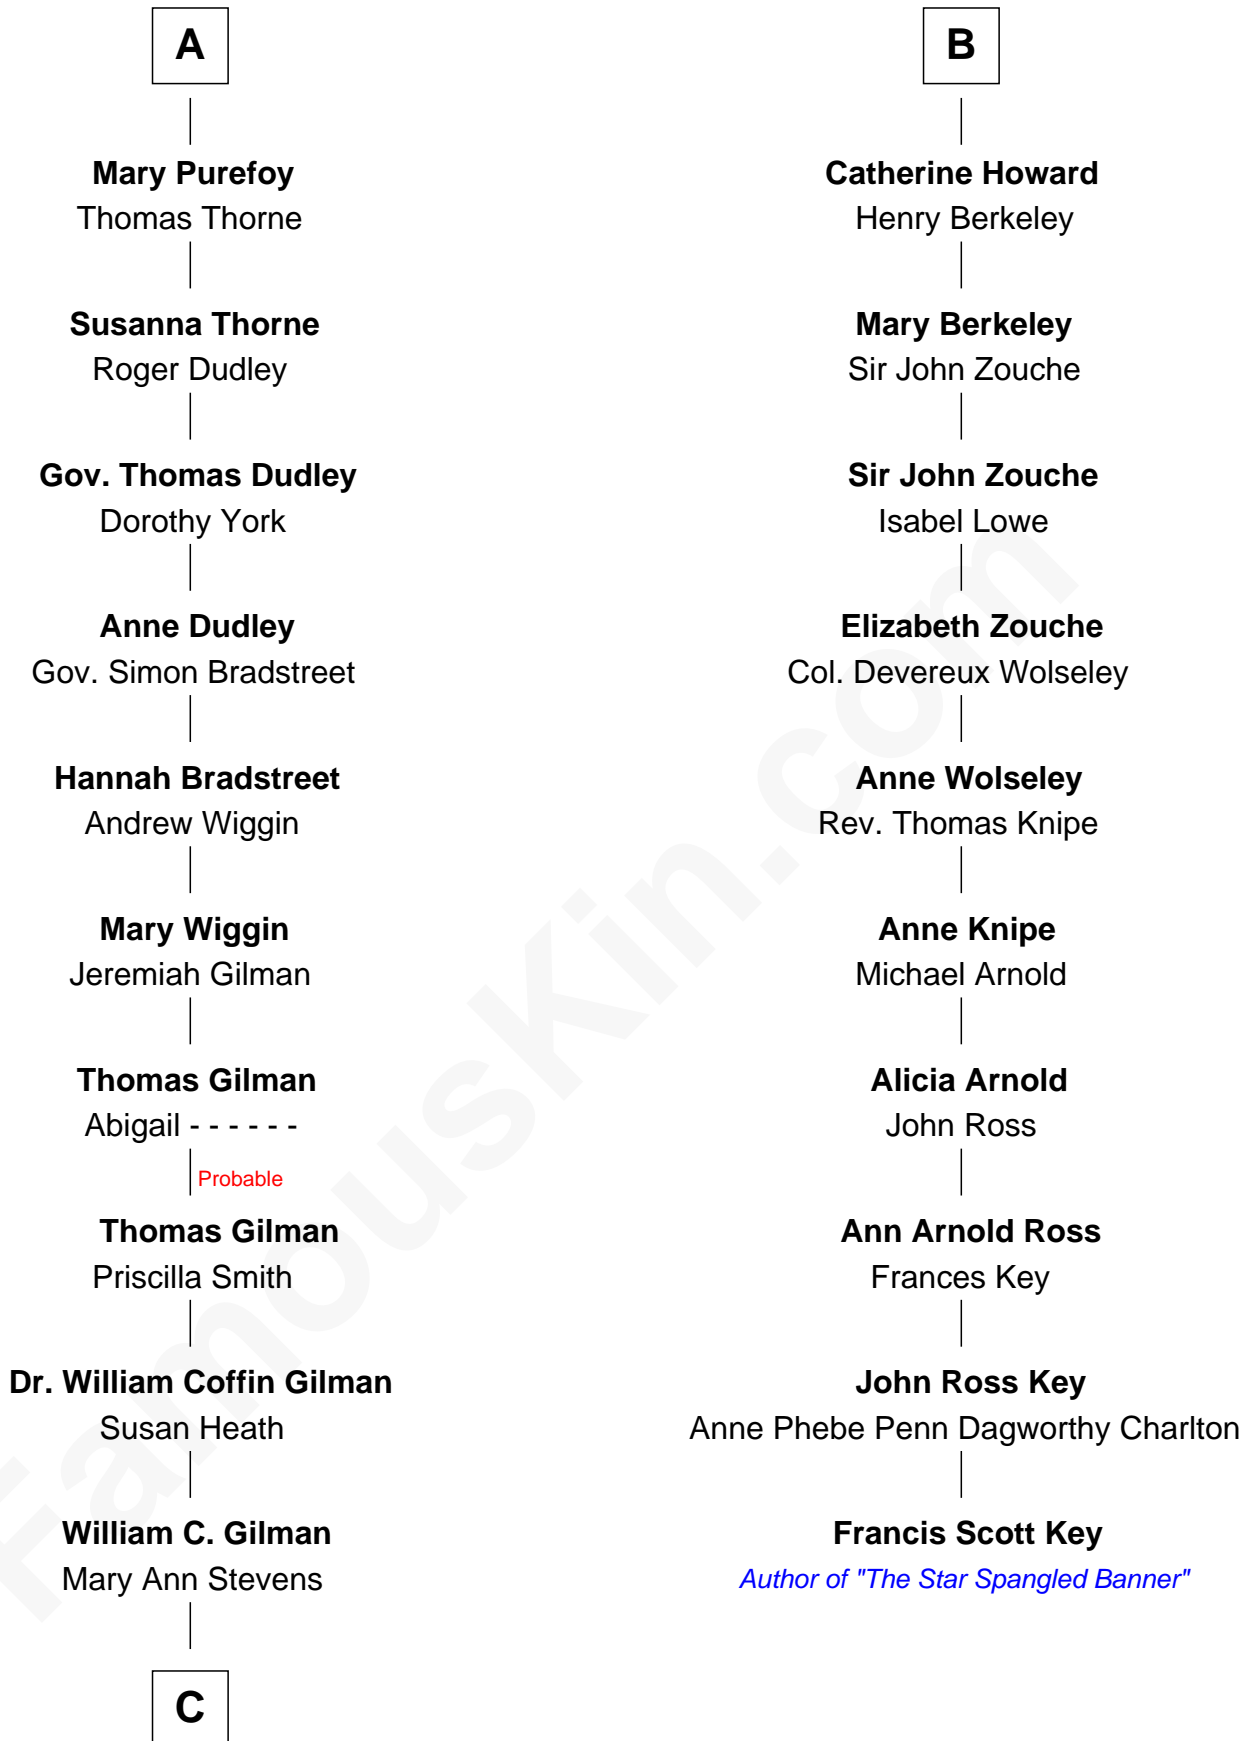

**FamousKin.com**  
**Relationship Chart of**  
**George Hamilton**  
*TV and Movie Actor*

**16th cousin 4 times removed of**  
**Francis Scott Key**  
*Author of "The Star Spangled Banner"*

**C**

—  
**George C. Gilman**  
Elizabeth Melissa Lane

—  
**Lillian C. Gilman**  
Harry Fuller Hamilton

—  
**George William Hamilton**  
Anne Lucille Stevens

—  
**George Hamilton**  
*TV and Movie Actor*

FamousKin.com