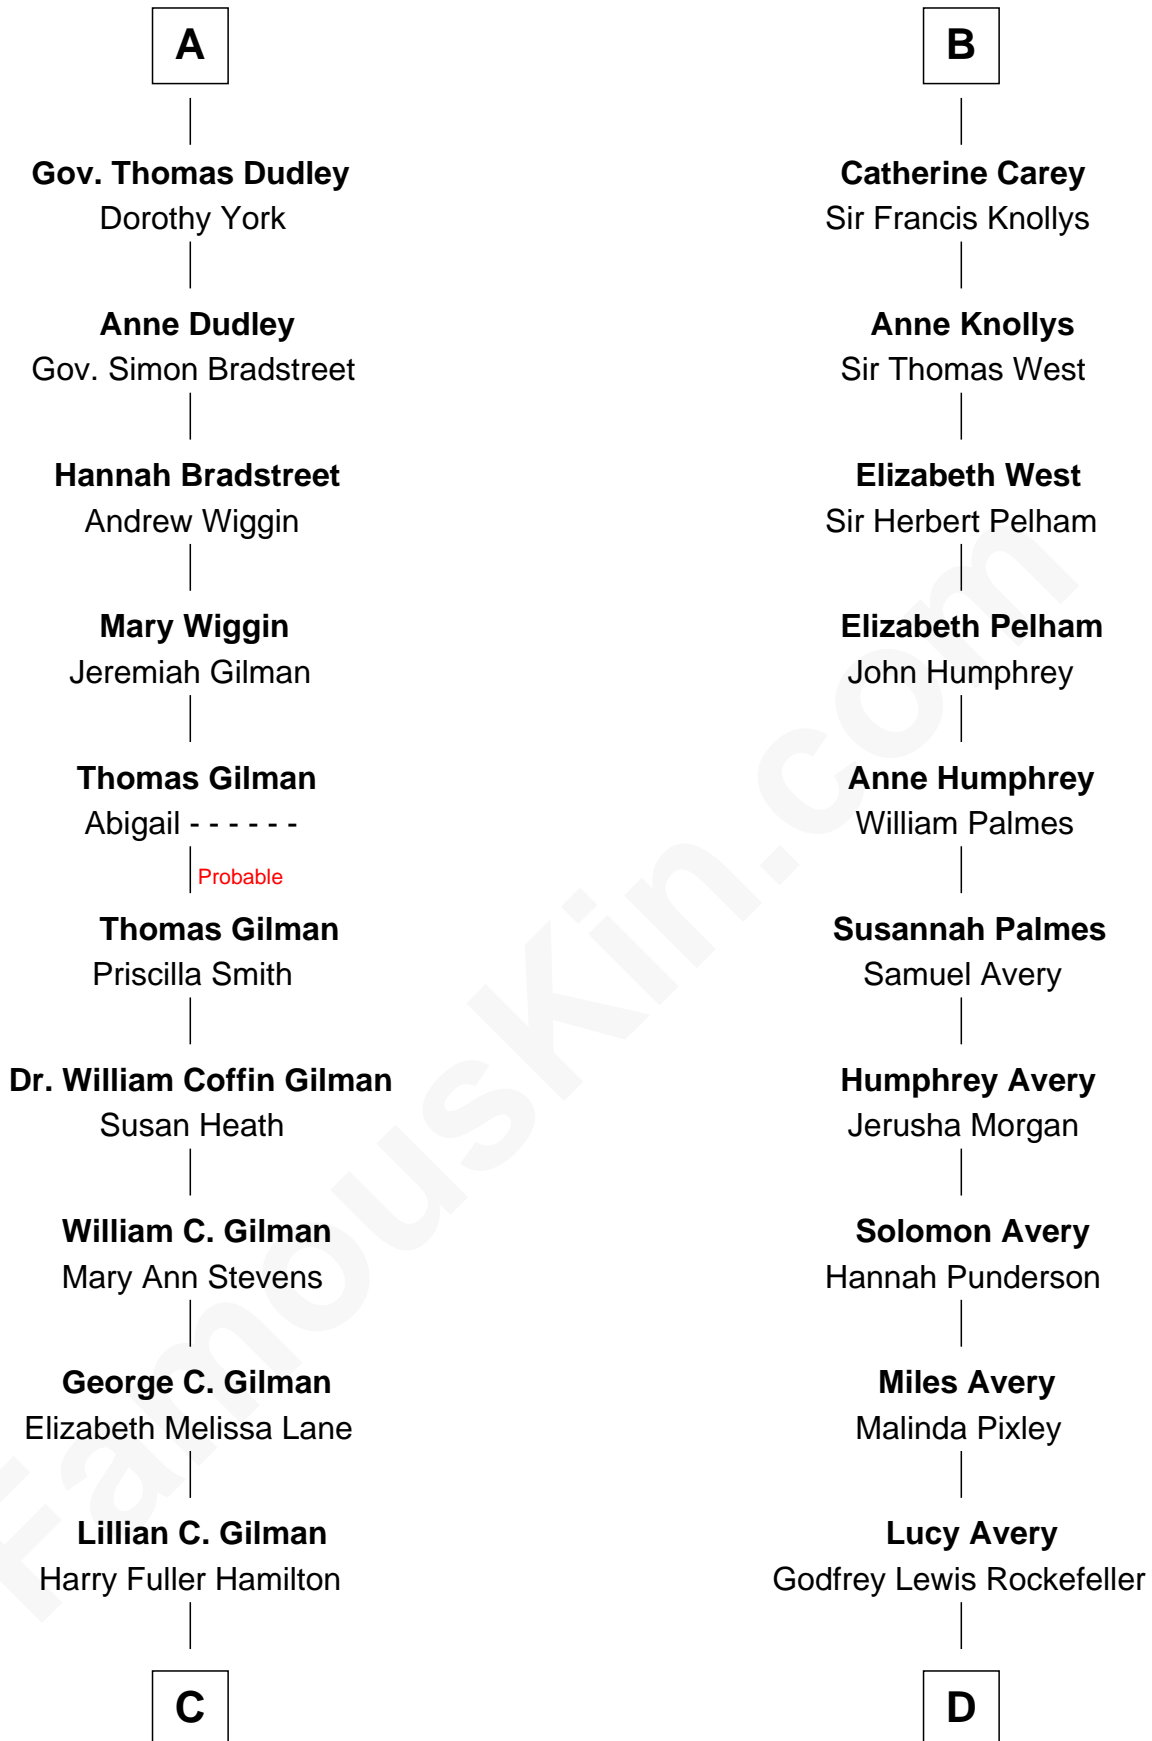

FamousKin.com Relationship Chart of

George Hamilton

TV and Movie Actor

18th cousin of

John D. Rockefeller

Founder of the Standard Oil Company

Thomas de Berkeley

*with wife
Katherine de Clyvedon*

Elizabeth de Berkeley
Richard de Beauchamp

Sir Edward Sutton
Cecily Willoughby

Eleanor Beauchamp
Edmund Beaufort

Sir John Sutton
Cecily Grey

Eleanor Beaufort
Sir Robert Spencer

Sir Henry Dudley
----- Ashton

Margaret Spencer
Sir Thomas Carey

Probable

Roger Dudley
Susanna Thorne

Sir William Carey
Mary Boleyn

A

B

C

George William Hamilton

Anne Lucille Stevens

George Hamilton

TV and Movie Actor

D

William Avery Rockefeller

Eliza Davison

John D. Rockefeller

Founder of the Standard Oil Company