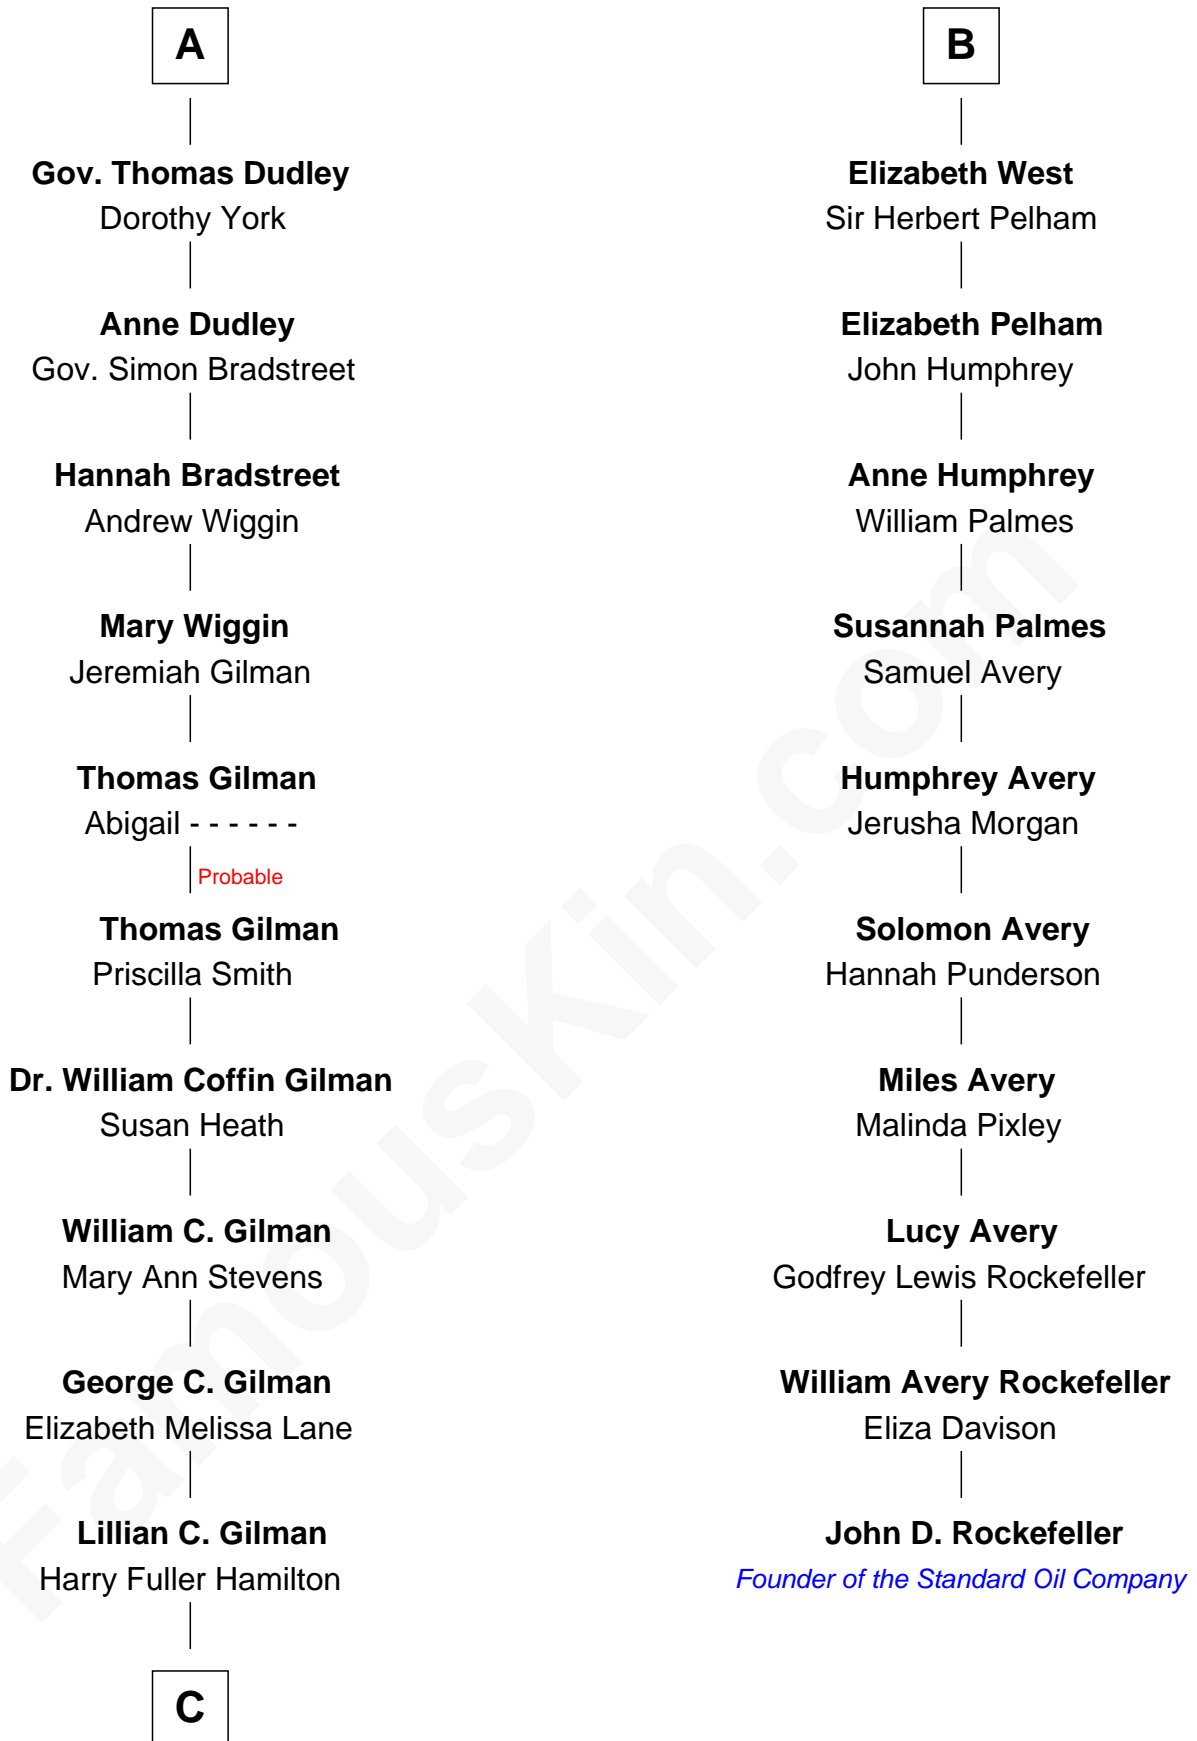

FamousKin.com Relationship Chart of

George Hamilton

TV and Movie Actor

16th cousin 2 times removed of

John D. Rockefeller

Founder of the Standard Oil Company

Sir Thomas de Holand

Alice Fitzalan