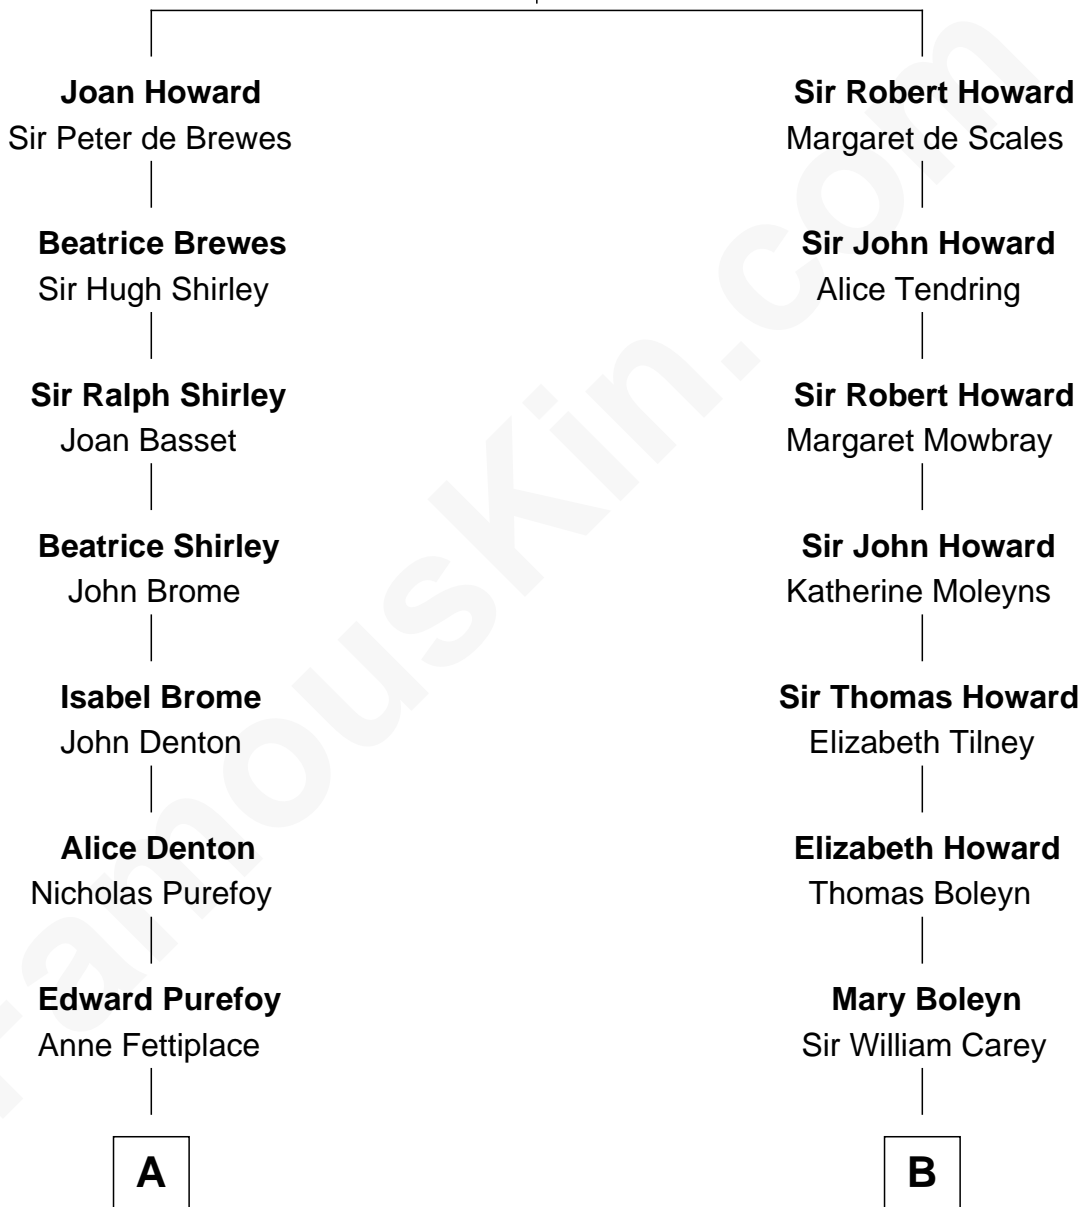

FamousKin.com Relationship Chart of

George Hamilton

TV and Movie Actor

18th cousin 2 times removed of

John D. Rockefeller

Founder of the Standard Oil Company

Sir John Howard

Alice de Bois

C

George C. Gilman
Elizabeth Melissa Lane

Lillian C. Gilman
Harry Fuller Hamilton

George William Hamilton
Anne Lucille Stevens

George Hamilton
TV and Movie Actor

D

William Avery Rockefeller
Eliza Davison

John D. Rockefeller
Founder of the Standard Oil Company