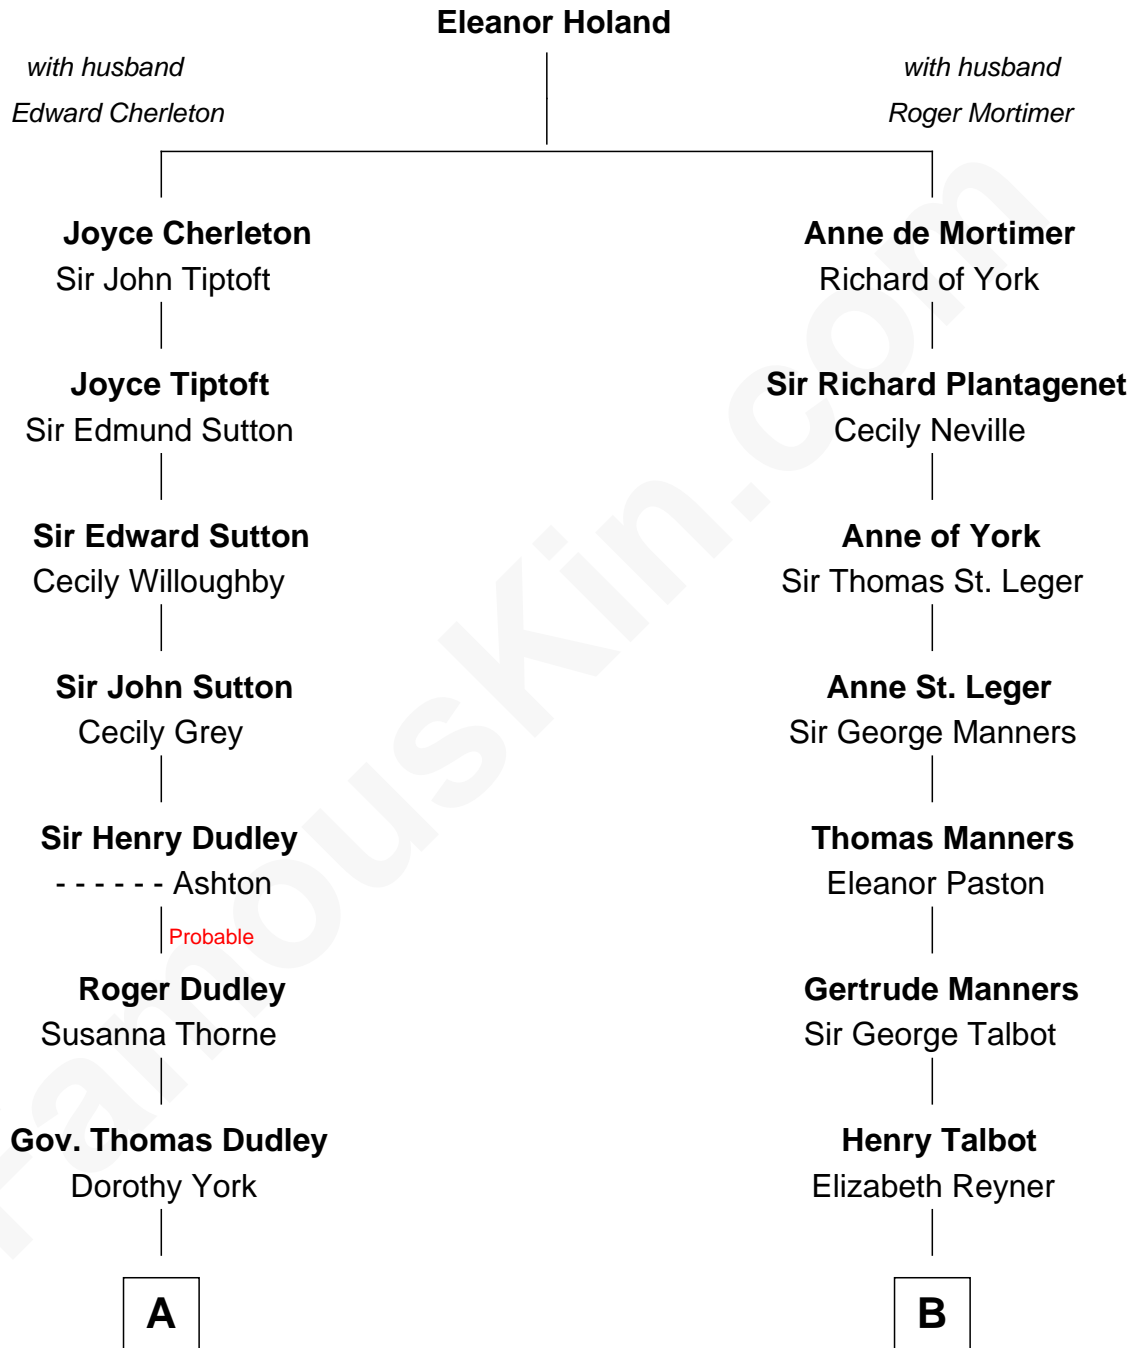

FamousKin.com Relationship Chart of

George Hamilton

TV and Movie Actor

17th cousin 1 time removed of

Camilla Parker Bowles

Queen Consort of the United Kingdom

C

Rosalind Maud Cubitt
Bruce Middleton Hope Shand

Camilla Parker Bowles
Queen Consort

FamousKin.com