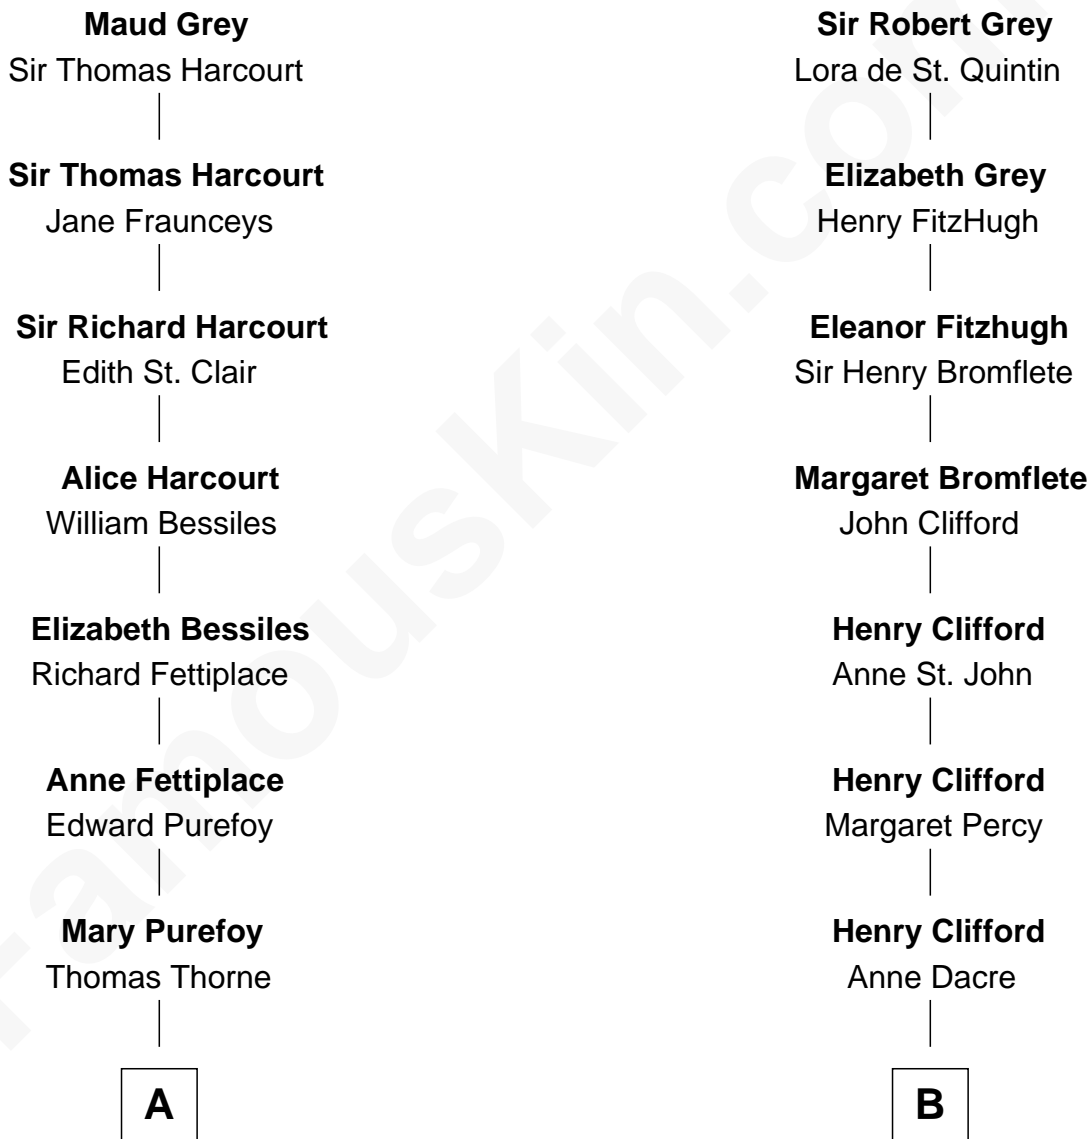

FamousKin.com Relationship Chart of

George Hamilton

TV and Movie Actor

19th cousin of

Camilla Parker Bowles

Queen Consort of the United Kingdom

Sir John Grey

Avice Marmion