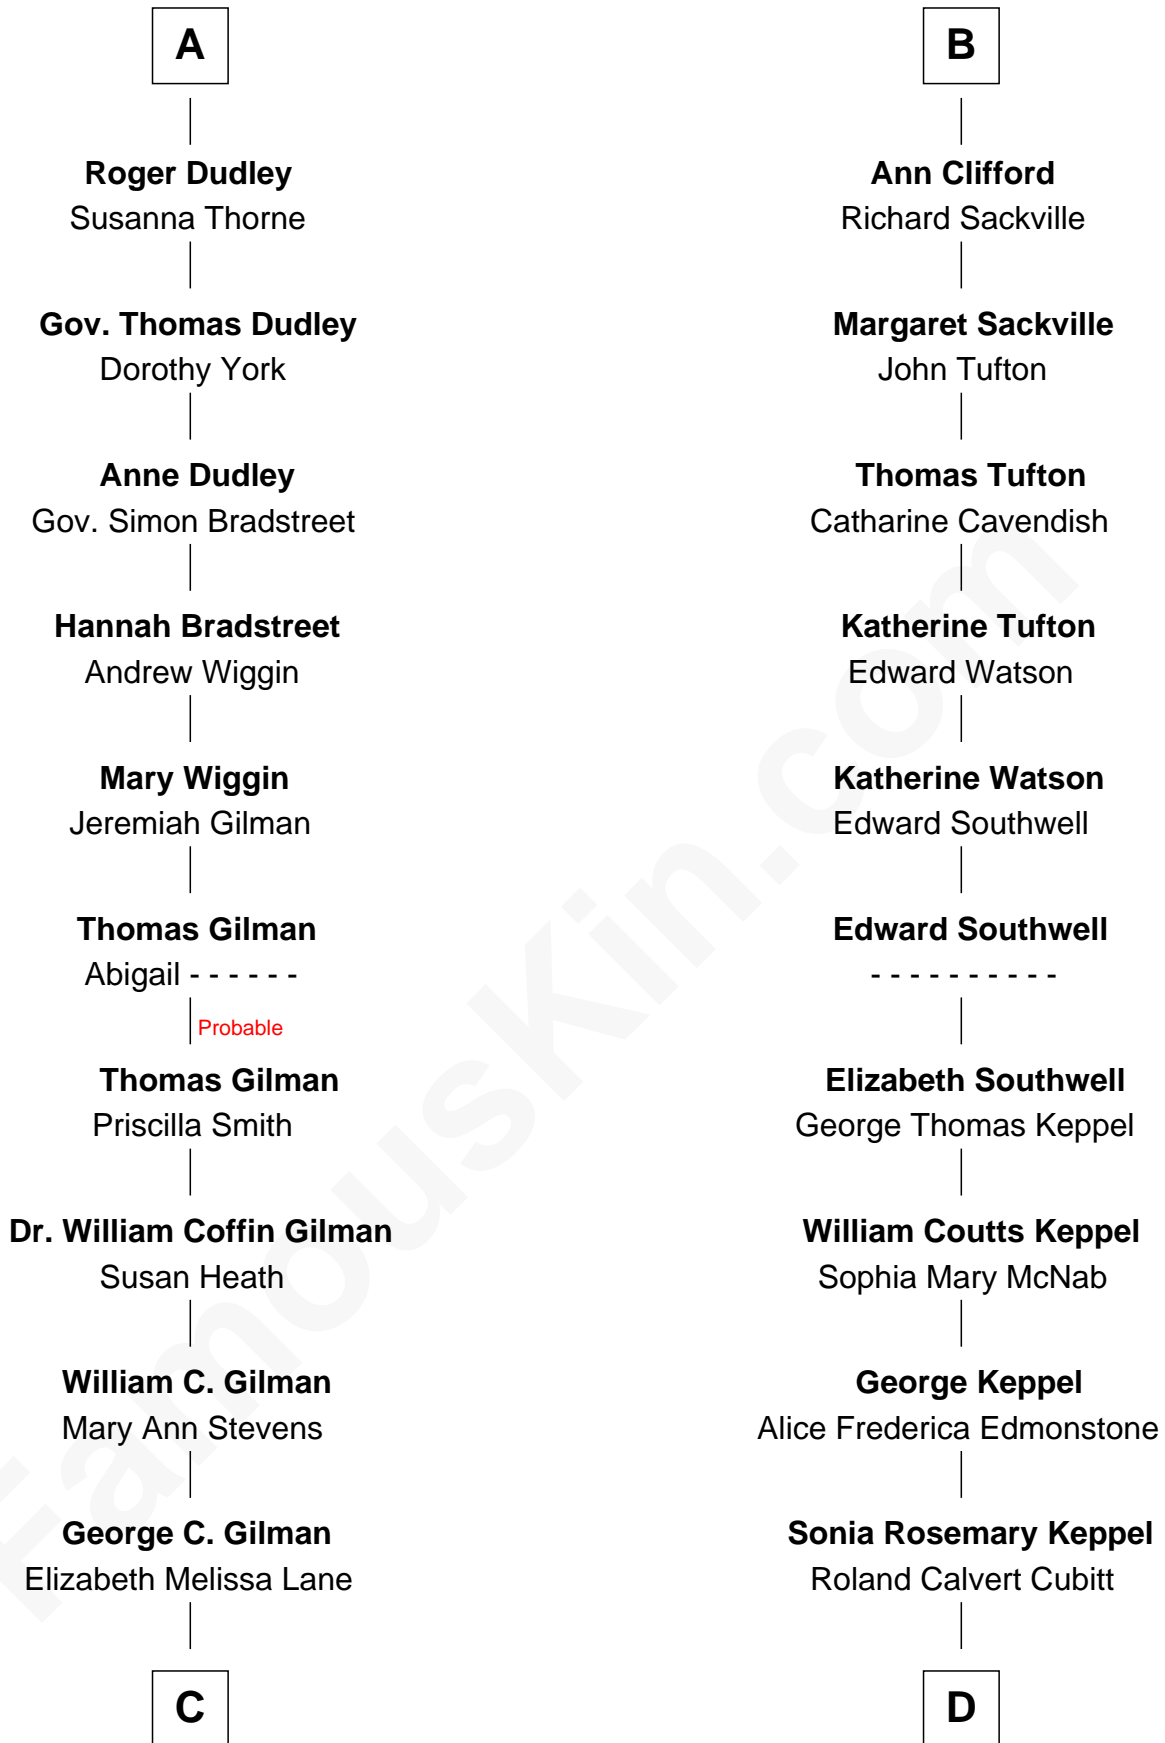

## Relationship Chart of

**George Hamilton**

*TV and Movie Actor*

18th cousin 1 time removed of

**Camilla Parker Bowles**

*Queen Consort of the United Kingdom*

**Sir Philip le Despencer**

Elizabeth - - - - -

**Sir Edward Sutton**

Cecily Willoughby

**Sir John Sutton**

Cecily Grey

**Sir Henry Dudley**

- - - - - Ashton

Probable

**A**

**Sir Philip le Despencer**

Elizabeth de Tibetot

**Margery Despencer**

Sir Roger Wentworth

**Henry Wentworth**

Elizabeth Howard

**Margery Wentworth**

Sir William Waldegrave

**Margaret Waldegrave**

Sir John St. John

**Margaret St. John**

Sir Francis Russell

**Margaret Russell**

Sir George Clifford

**B**

**C**