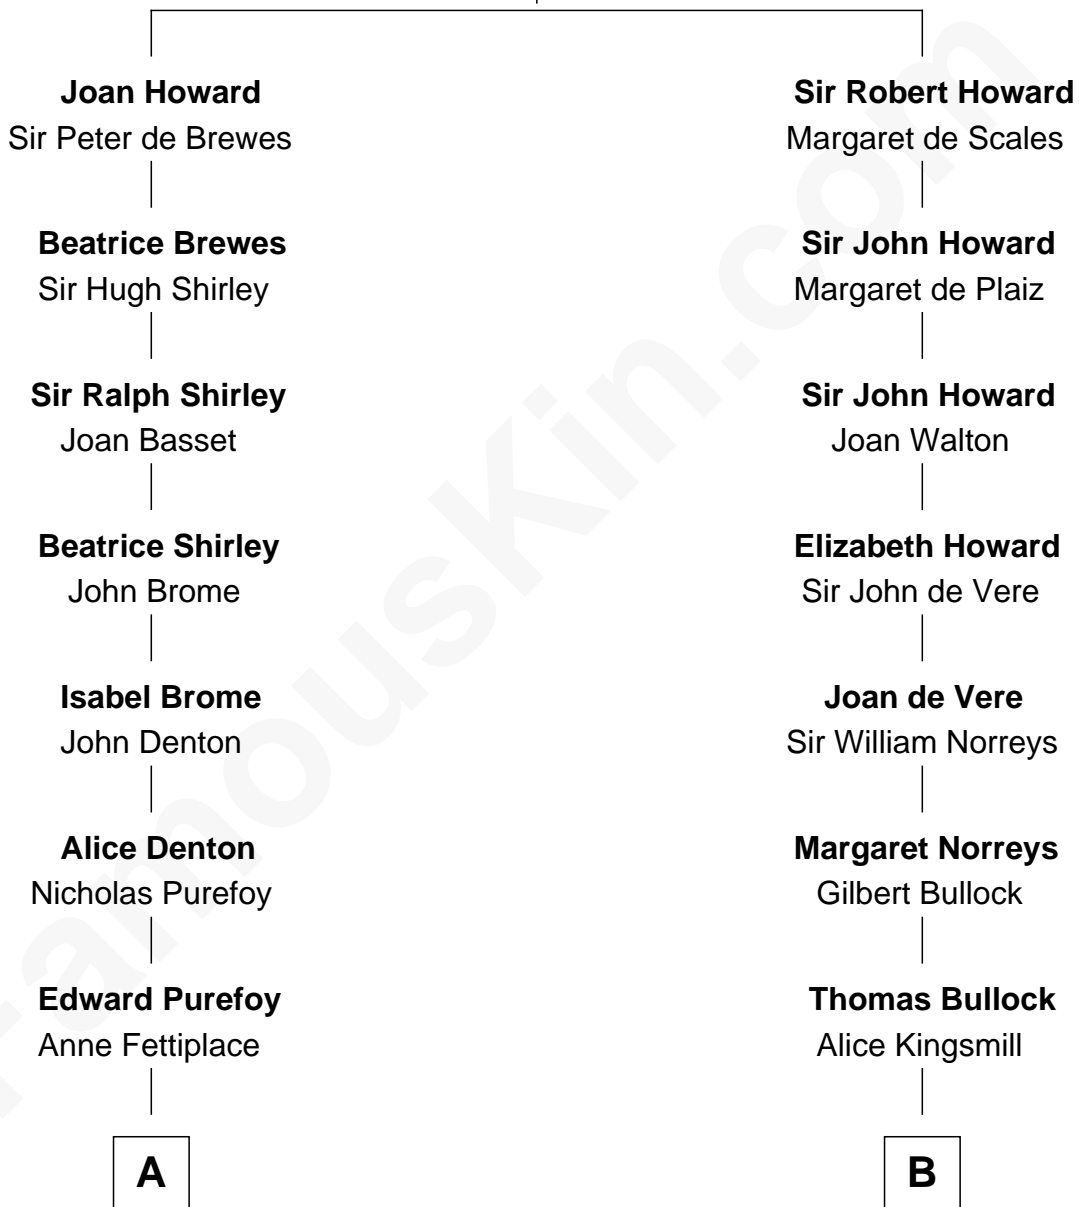

# FamousKin.com Relationship Chart of

**George Hamilton**

*TV and Movie Actor*

19th cousin 1 time removed of

**Lou (Henry) Hoover**

*First Lady of President Herbert Hoover*

**Sir John Howard**

Alice de Bois

**C**

**George C. Gilman**  
Elizabeth Melissa Lane

**Lillian C. Gilman**  
Harry Fuller Hamilton

**George William Hamilton**  
Anne Lucille Stevens

**George Hamilton**  
*TV and Movie Actor*

**D**

**Philomelia Sophia Scobey**  
Phineas Weed

**Florence Ida Weed**  
Charles Delano Henry

**Lou (Henry) Hoover**  
*First Lady of Herbert Hoover*

FamousKin.com