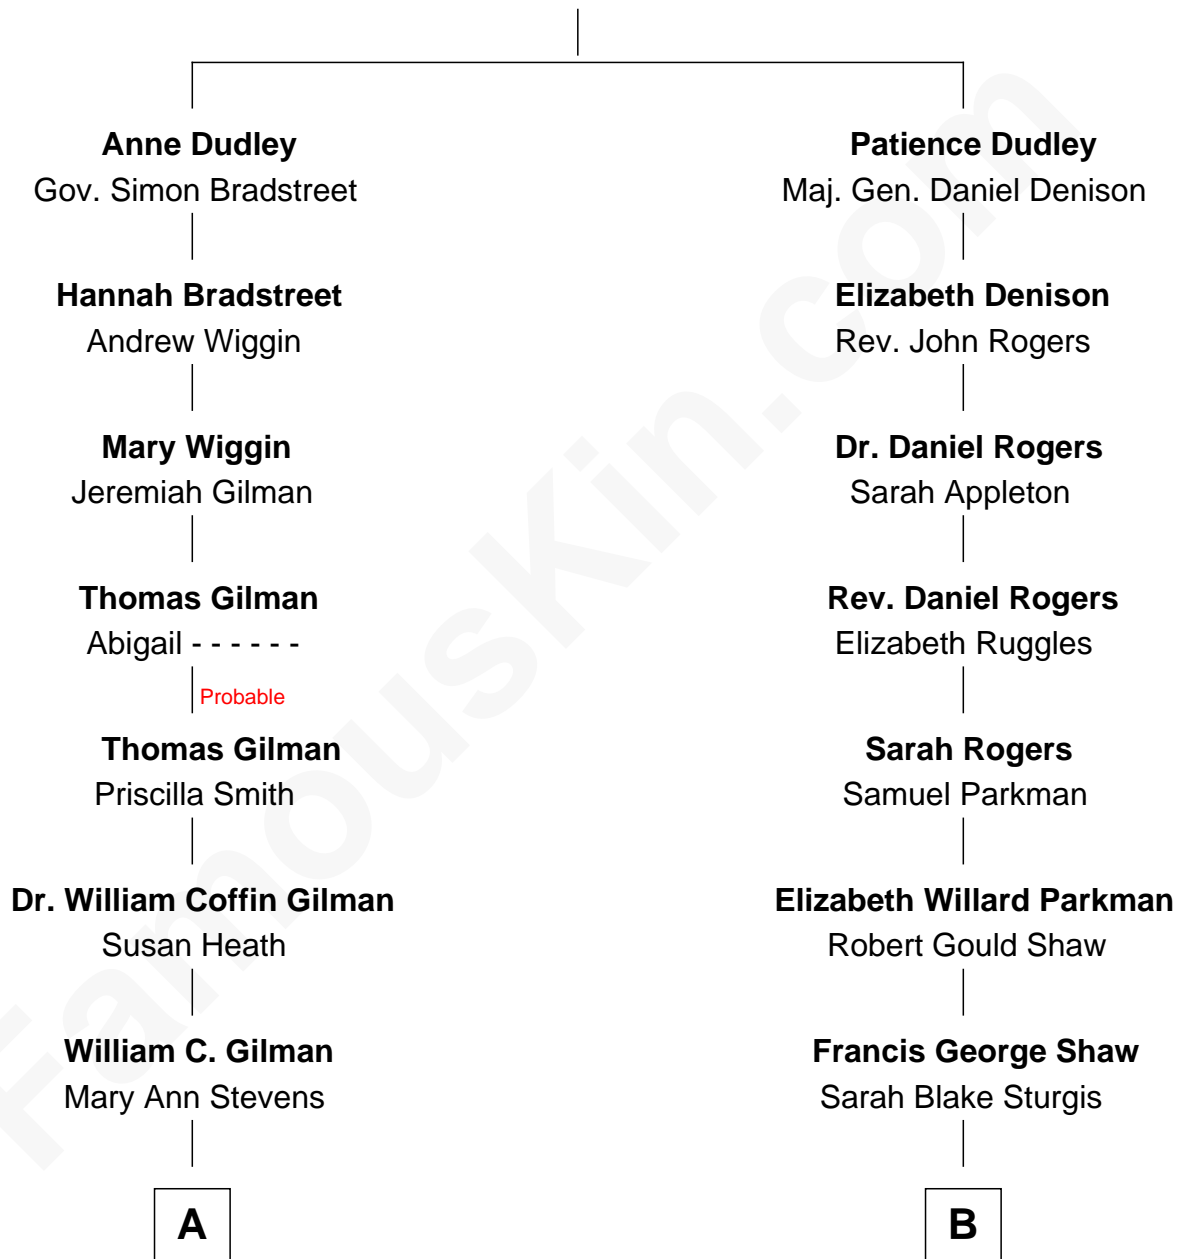

# FamousKin.com Relationship Chart of

**George Hamilton**

*TV and Movie Actor*

10th cousin 1 time removed of

**Kyra Sedgwick**

*TV and Movie Actress*

**Gov. Thomas Dudley**

Dorothy York

**A**

**George C. Gilman**  
Elizabeth Melissa Lane

**Lillian C. Gilman**  
Harry Fuller Hamilton

**George William Hamilton**  
Anne Lucille Stevens

**George Hamilton**  
*TV and Movie Actor*

**B**

**Susanna Shaw**  
Robert Bowne Minturn

**Sarah May Minturn**  
Henry Dwight Sedgwick

**Robert Minturn Sedgwick**  
Helen Peabody

**Henry Dwight Sedgwick**  
Patricia Ann Rosenwald

**Kyra Sedgwick**  
*TV and Movie Actress*