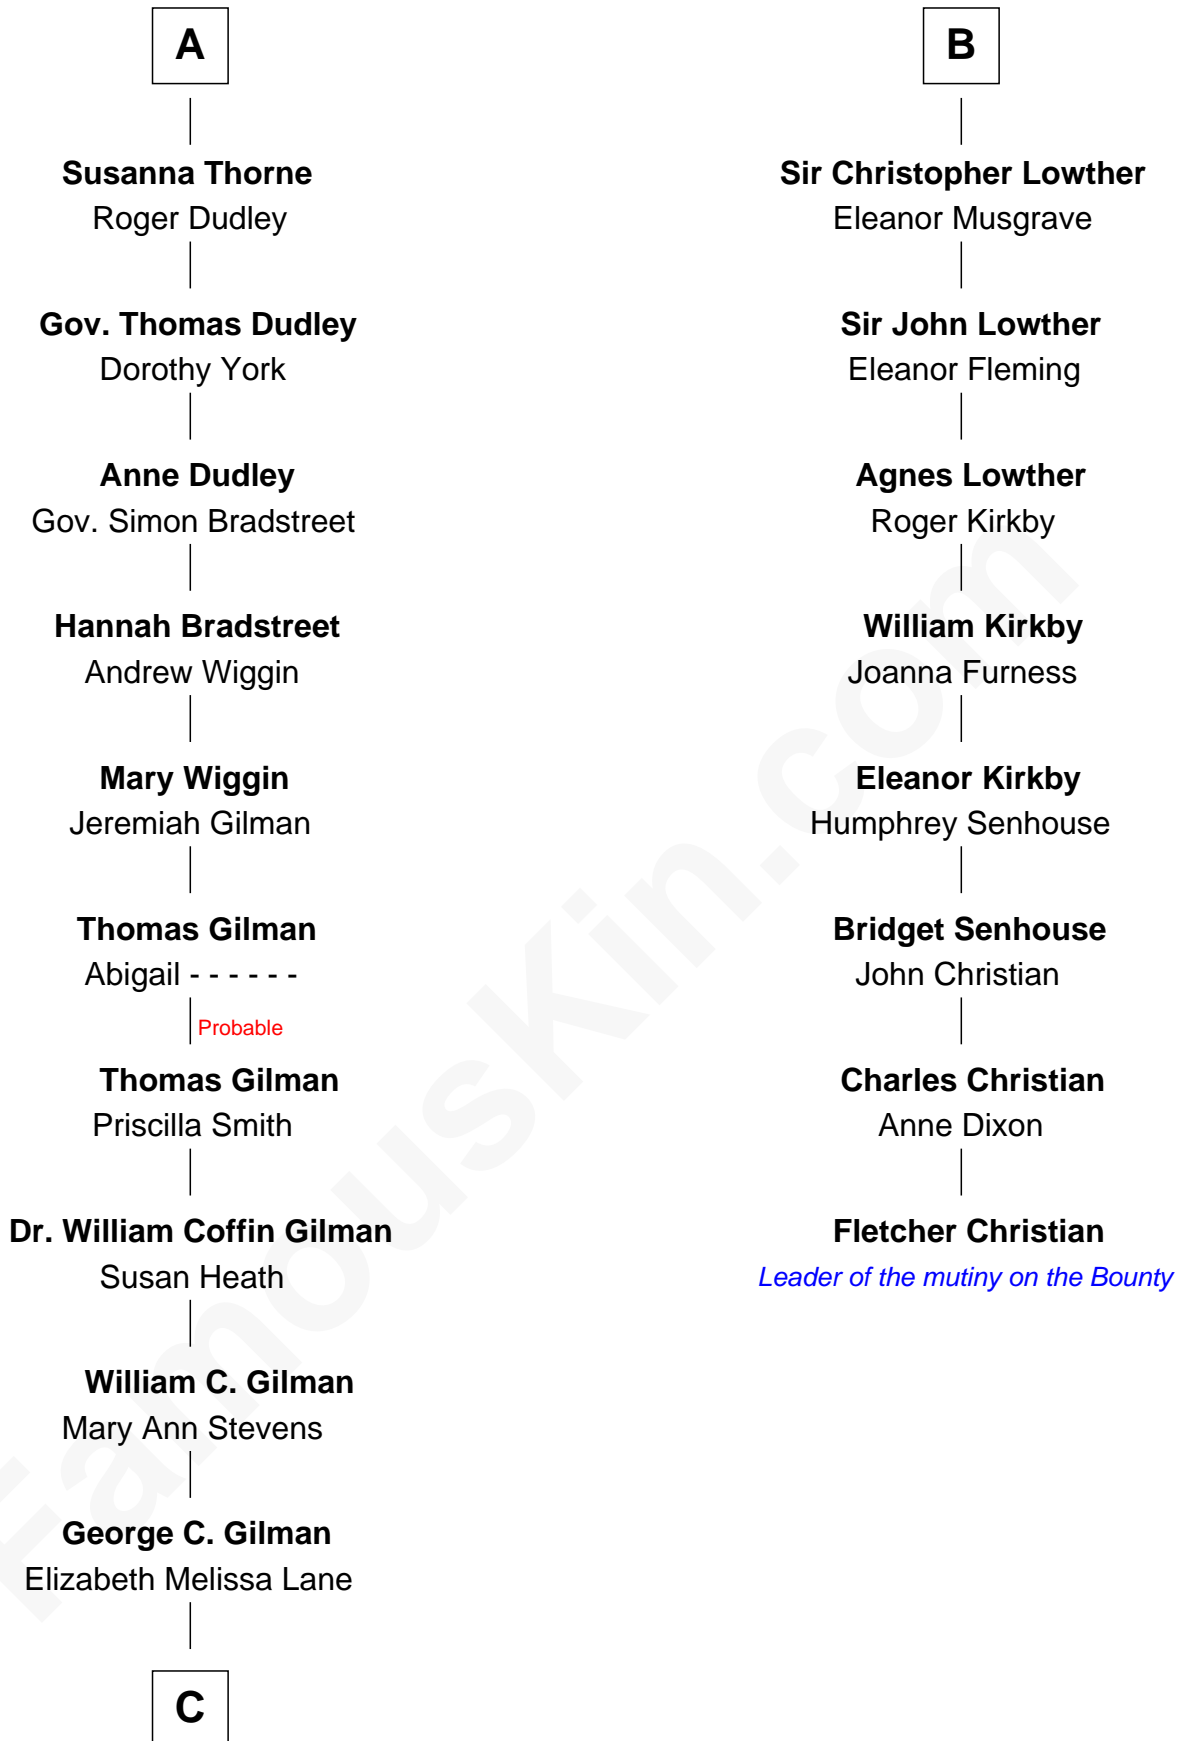

FamousKin.com Relationship Chart of

George Hamilton

TV and Movie Actor

14th cousin 5 times removed of

Fletcher Christian

Leader of the mutiny on the Bounty

Sir John Grey

Avice Marmion

C

Lillian C. Gilman
Harry Fuller Hamilton

George William Hamilton
Anne Lucille Stevens

George Hamilton
TV and Movie Actor

FamousKin.com

George Hamilton photo by [Angela George](#) [\(CC BY-SA 3.0\)](#)