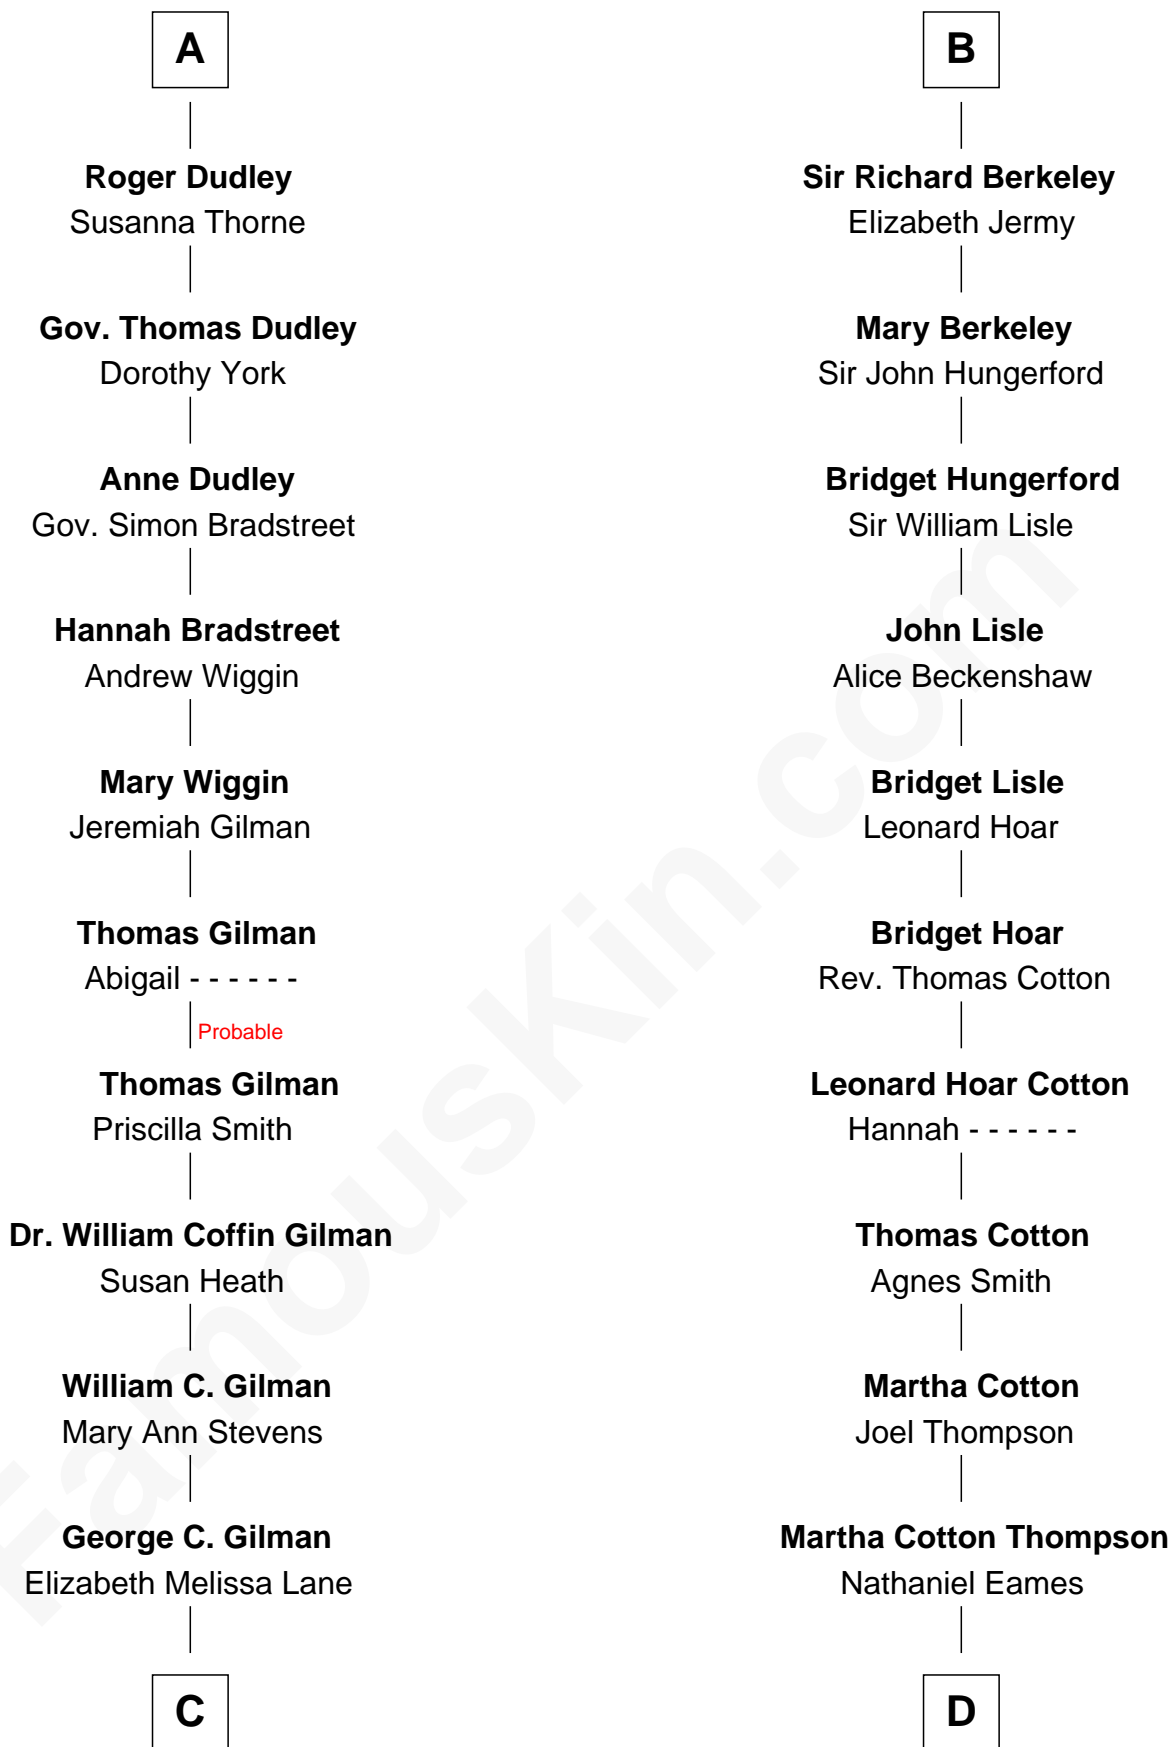

FamousKin.com Relationship Chart of

George Hamilton

TV and Movie Actor

19th cousin of

Clare Eames

Silent Movie Actress

Sir Maurice de Berkeley

Eve la Zouche

Maurice de Berkeley

Margaret -----

Thomas Berkeley

Catherine Botetourte

Maurice Berkeley

Johanna Denham

Maurice Berkeley

Ellen Montfort

Sir William Berkeley

Anne Stafford

Richard Berkeley

Elizabeth Conningsby

Sir John Berkeley

Isabel Dennis

B

C