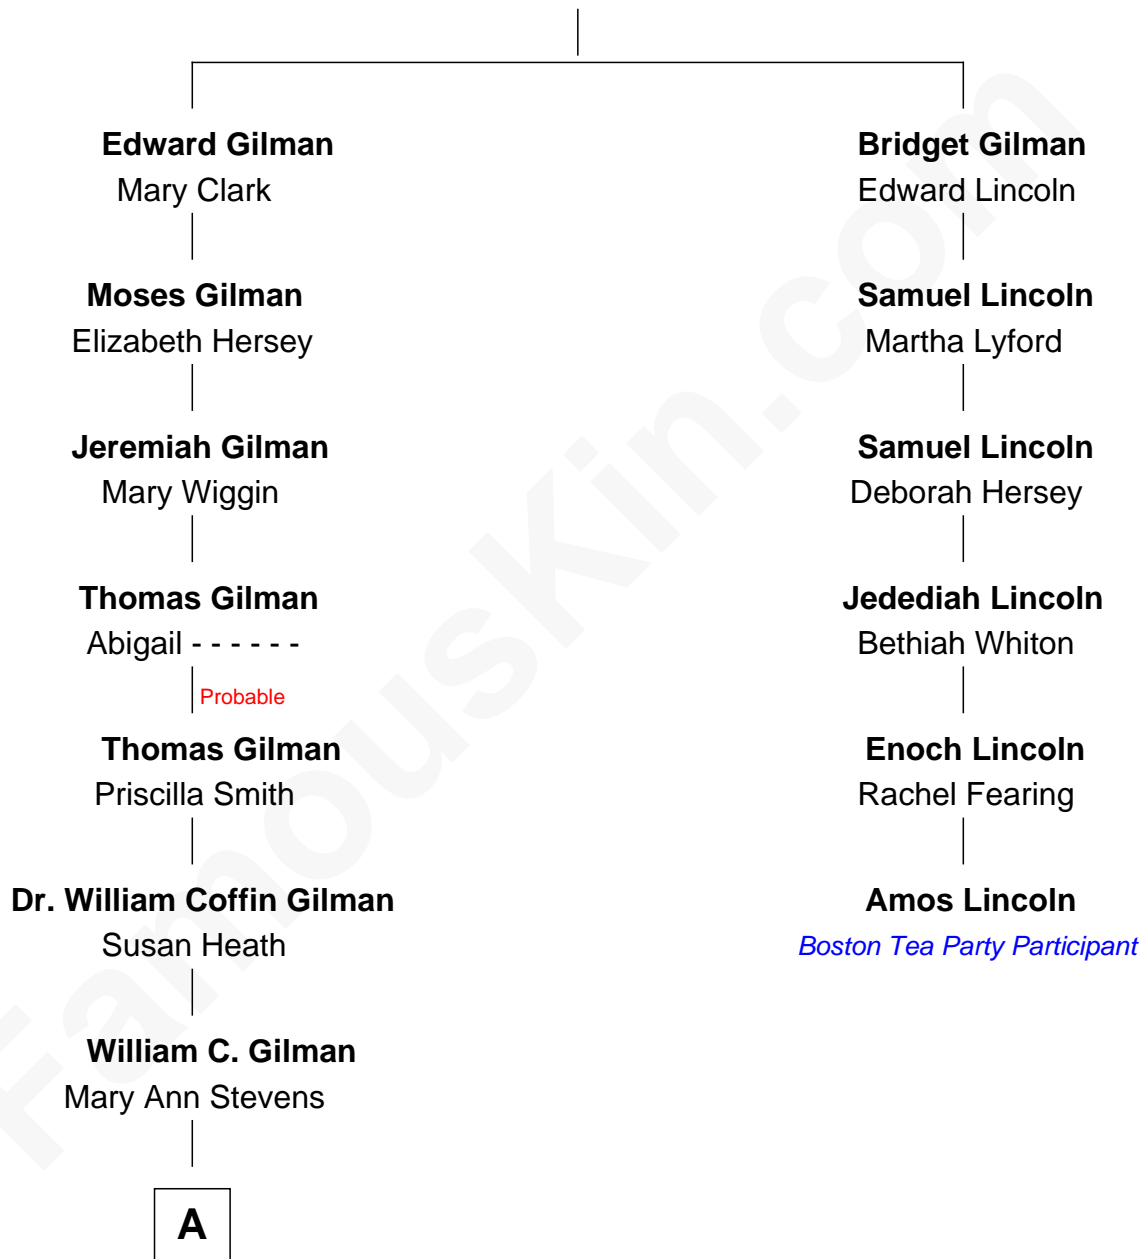

# FamousKin.com Relationship Chart of

**George Hamilton**

*TV and Movie Actor*

5th cousin 5 times removed of

**Amos Lincoln**

*Boston Tea Party Participant*

**Edward Gilman**

**A**

—  
**George C. Gilman**  
Elizabeth Melissa Lane

—  
**Lillian C. Gilman**  
Harry Fuller Hamilton

—  
**George William Hamilton**  
Anne Lucille Stevens

—  
**George Hamilton**  
*TV and Movie Actor*

FamousKin.com