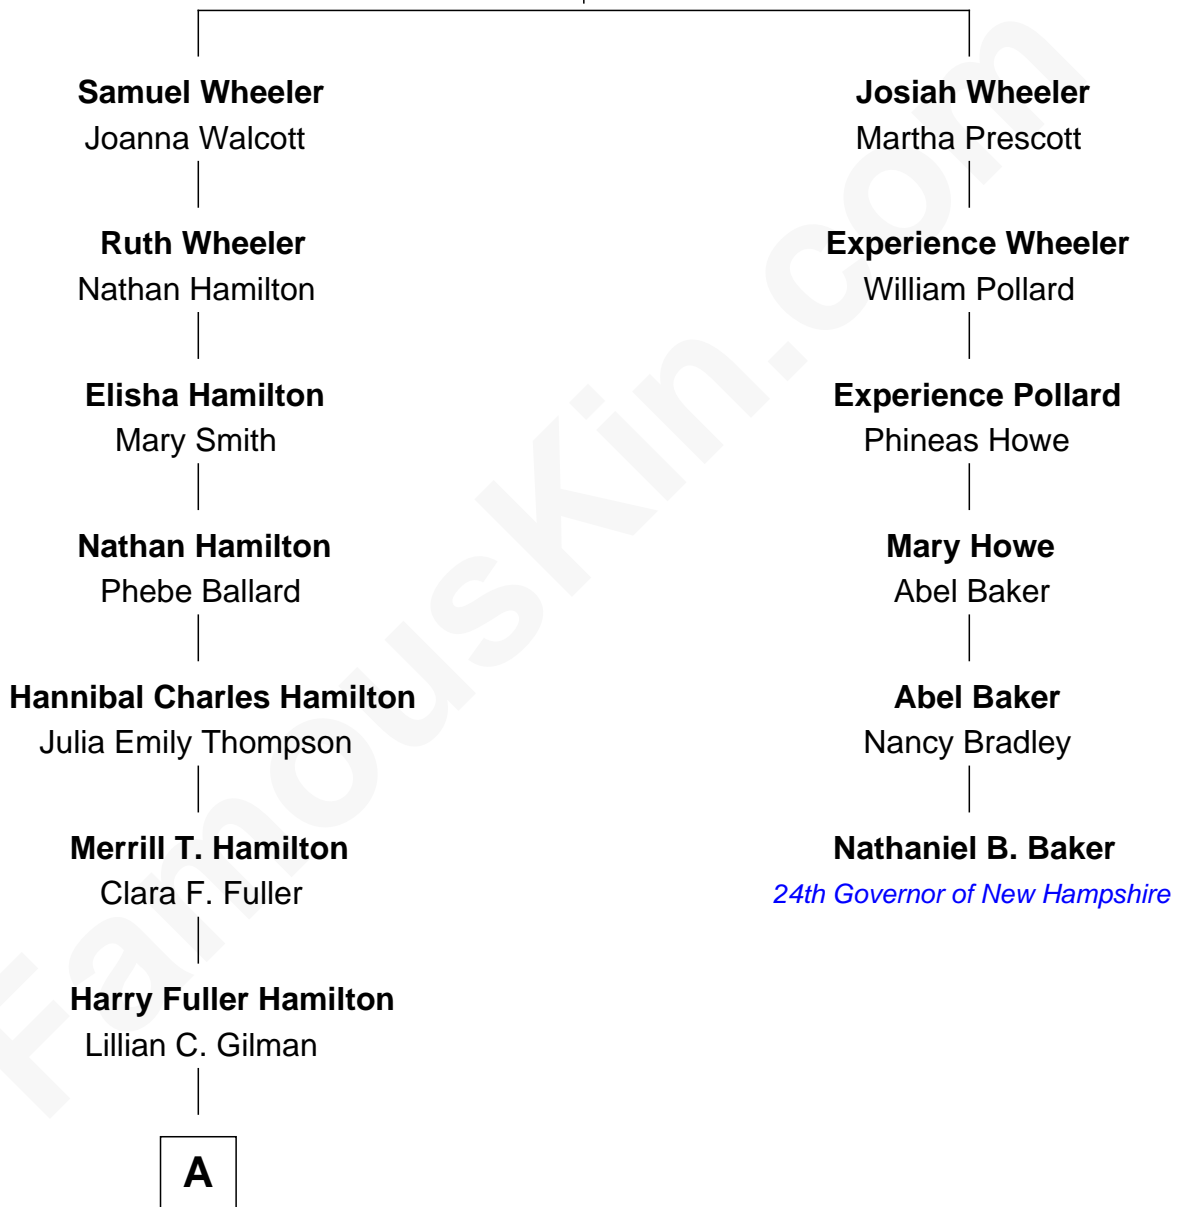

FamousKin.com Relationship Chart of

George Hamilton

TV and Movie Actor

5th cousin 3 times removed of

Nathaniel B. Baker

24th Governor of New Hampshire

Obadiah Wheeler

Elizabeth White