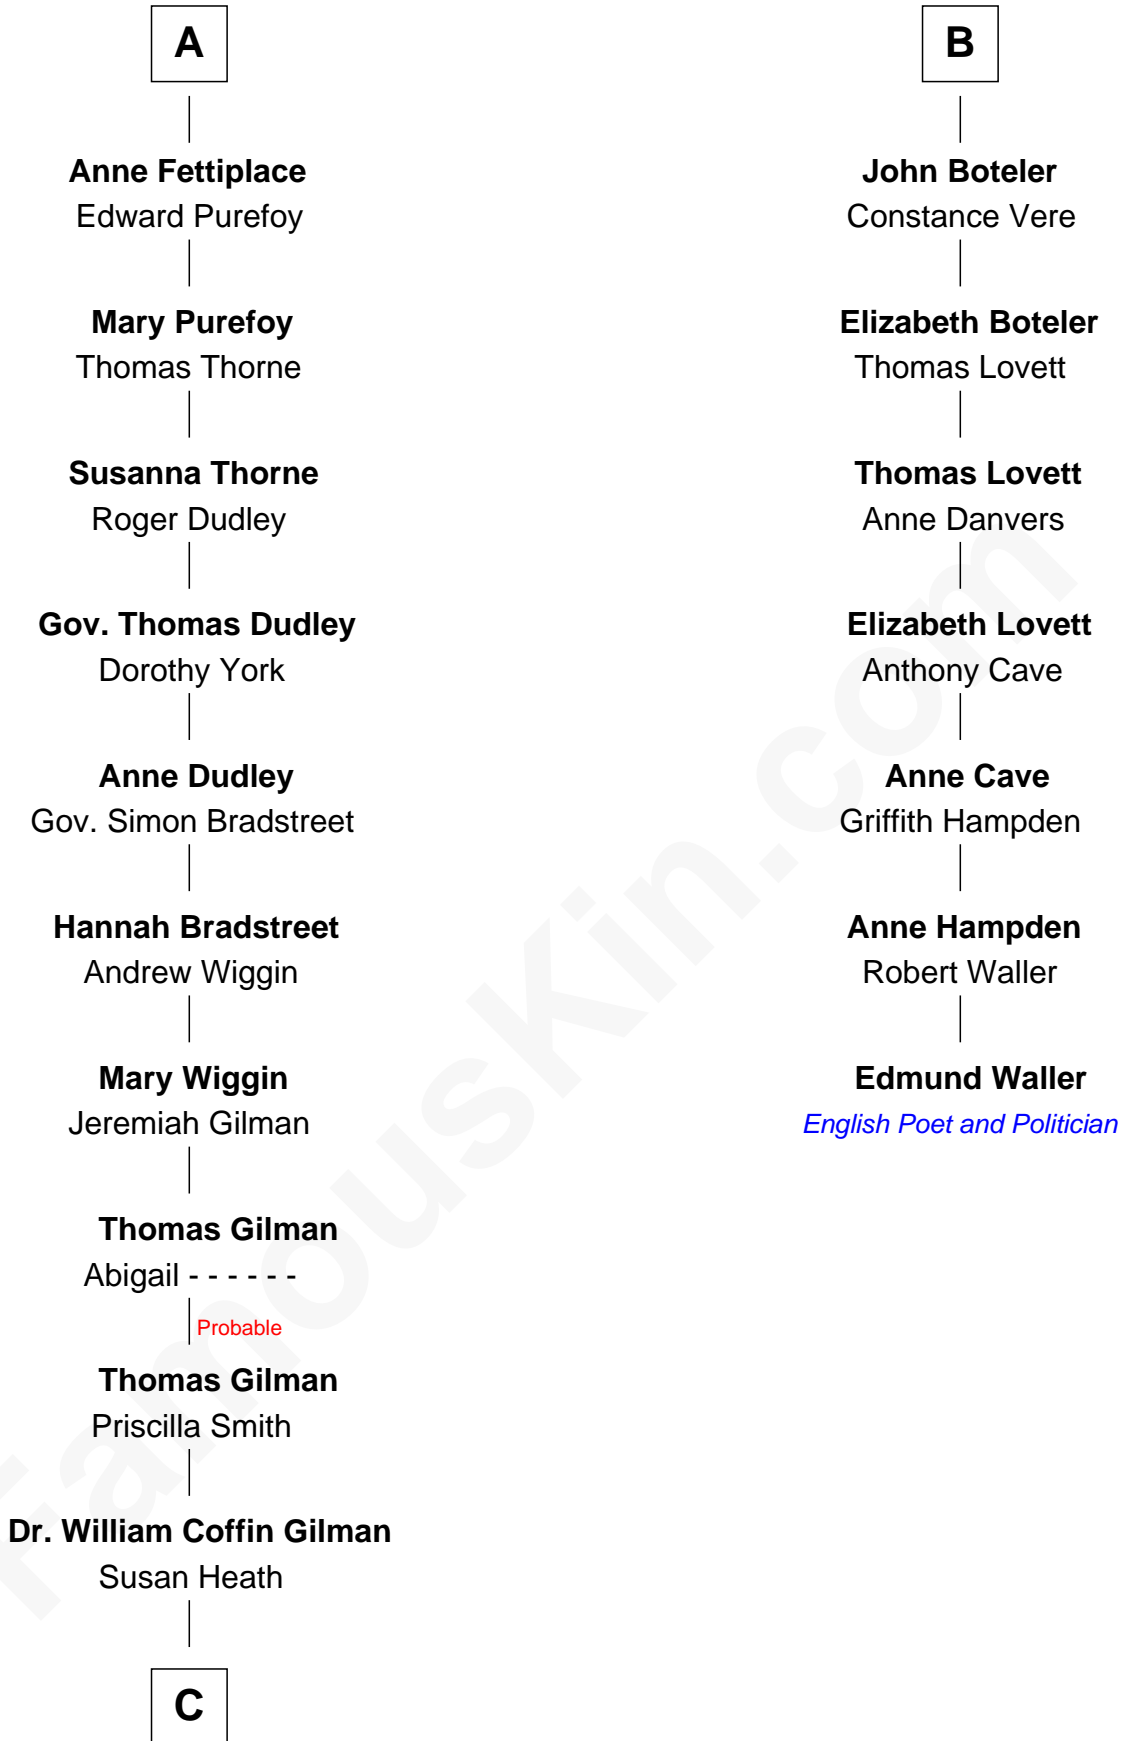

FamousKin.com Relationship Chart of

George Hamilton

TV and Movie Actor

13th cousin 8 times removed of

Edmund Waller

English Poet and Politician

C

William C. Gilman

Mary Ann Stevens

George C. Gilman

Elizabeth Melissa Lane

Lillian C. Gilman

Harry Fuller Hamilton

George William Hamilton

Anne Lucille Stevens

George Hamilton