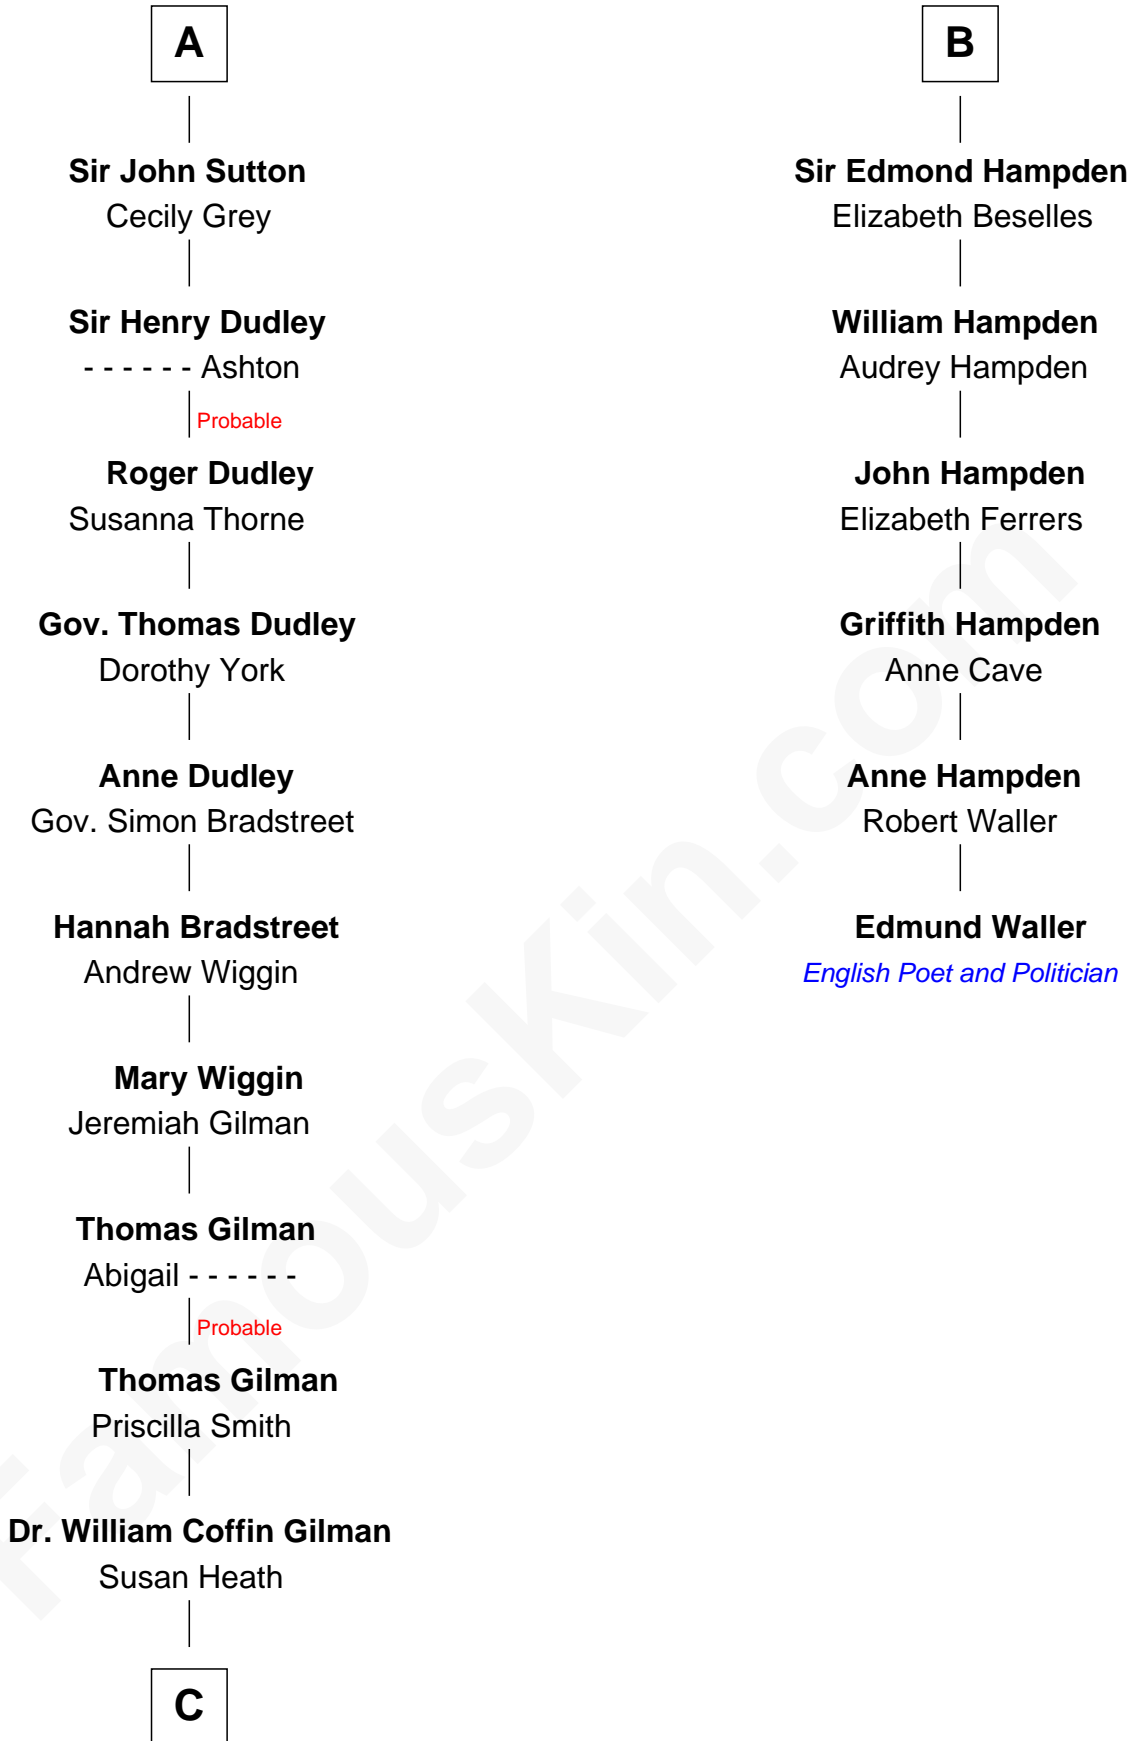

FamousKin.com Relationship Chart of

George Hamilton

TV and Movie Actor

12th cousin 9 times removed of

Edmund Waller

English Poet and Politician

Sir William de Ferrers

*with wife
Margaret de Quincy*

James de Bohun
Joan de Brewes

Sir John Berkeley
Elizabeth Betteshorne

Sir John de Bohun
Cecily Filoll

Elizabeth Berkeley
Sir John Sutton

Sir John Bohun
Alice - - - - -

Sir Edmund Sutton
Joyce Tiptoft

Beatrice Bohun
Sir Stephen Popham

Sir Edward Sutton
Cecily Willoughby

Margery Popham
Thomas Hampden

A

B

C

—
William C. Gilman

Mary Ann Stevens

—
George C. Gilman