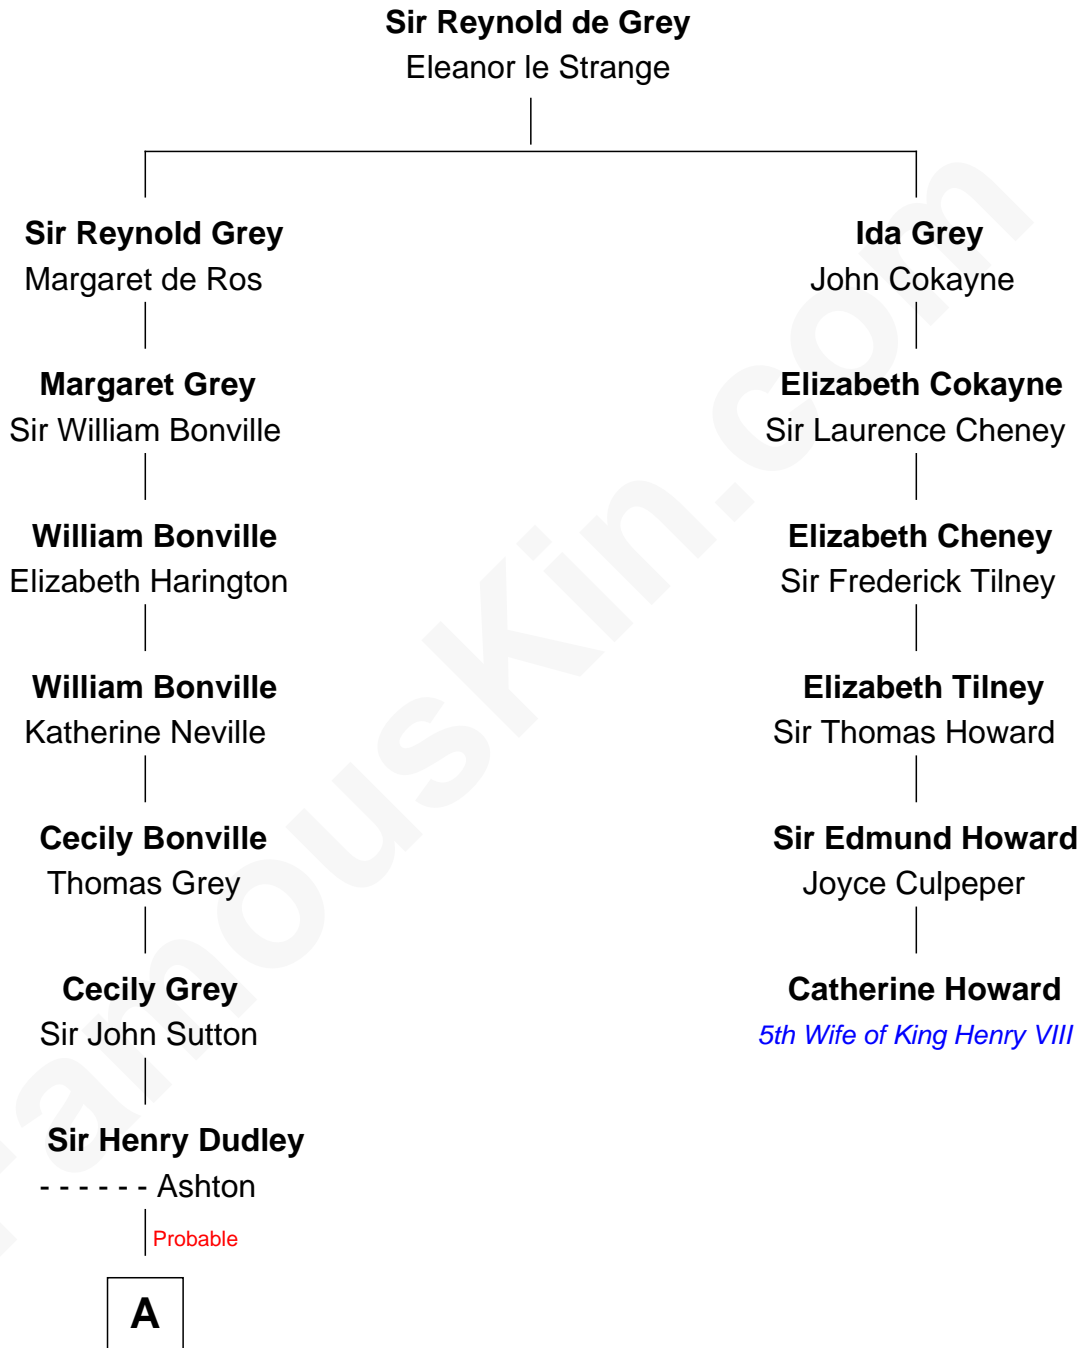

FamousKin.com Relationship Chart of

George Hamilton

TV and Movie Actor

5th cousin 14 times removed of

Catherine Howard

5th Wife of King Henry VIII

B

—
Lillian C. Gilman
Harry Fuller Hamilton

—
George William Hamilton
Anne Lucille Stevens

—
George Hamilton
TV and Movie Actor

FamousKin.com

George Hamilton photo by [Angela George](#) [\(CC BY-SA 3.0\)](#)