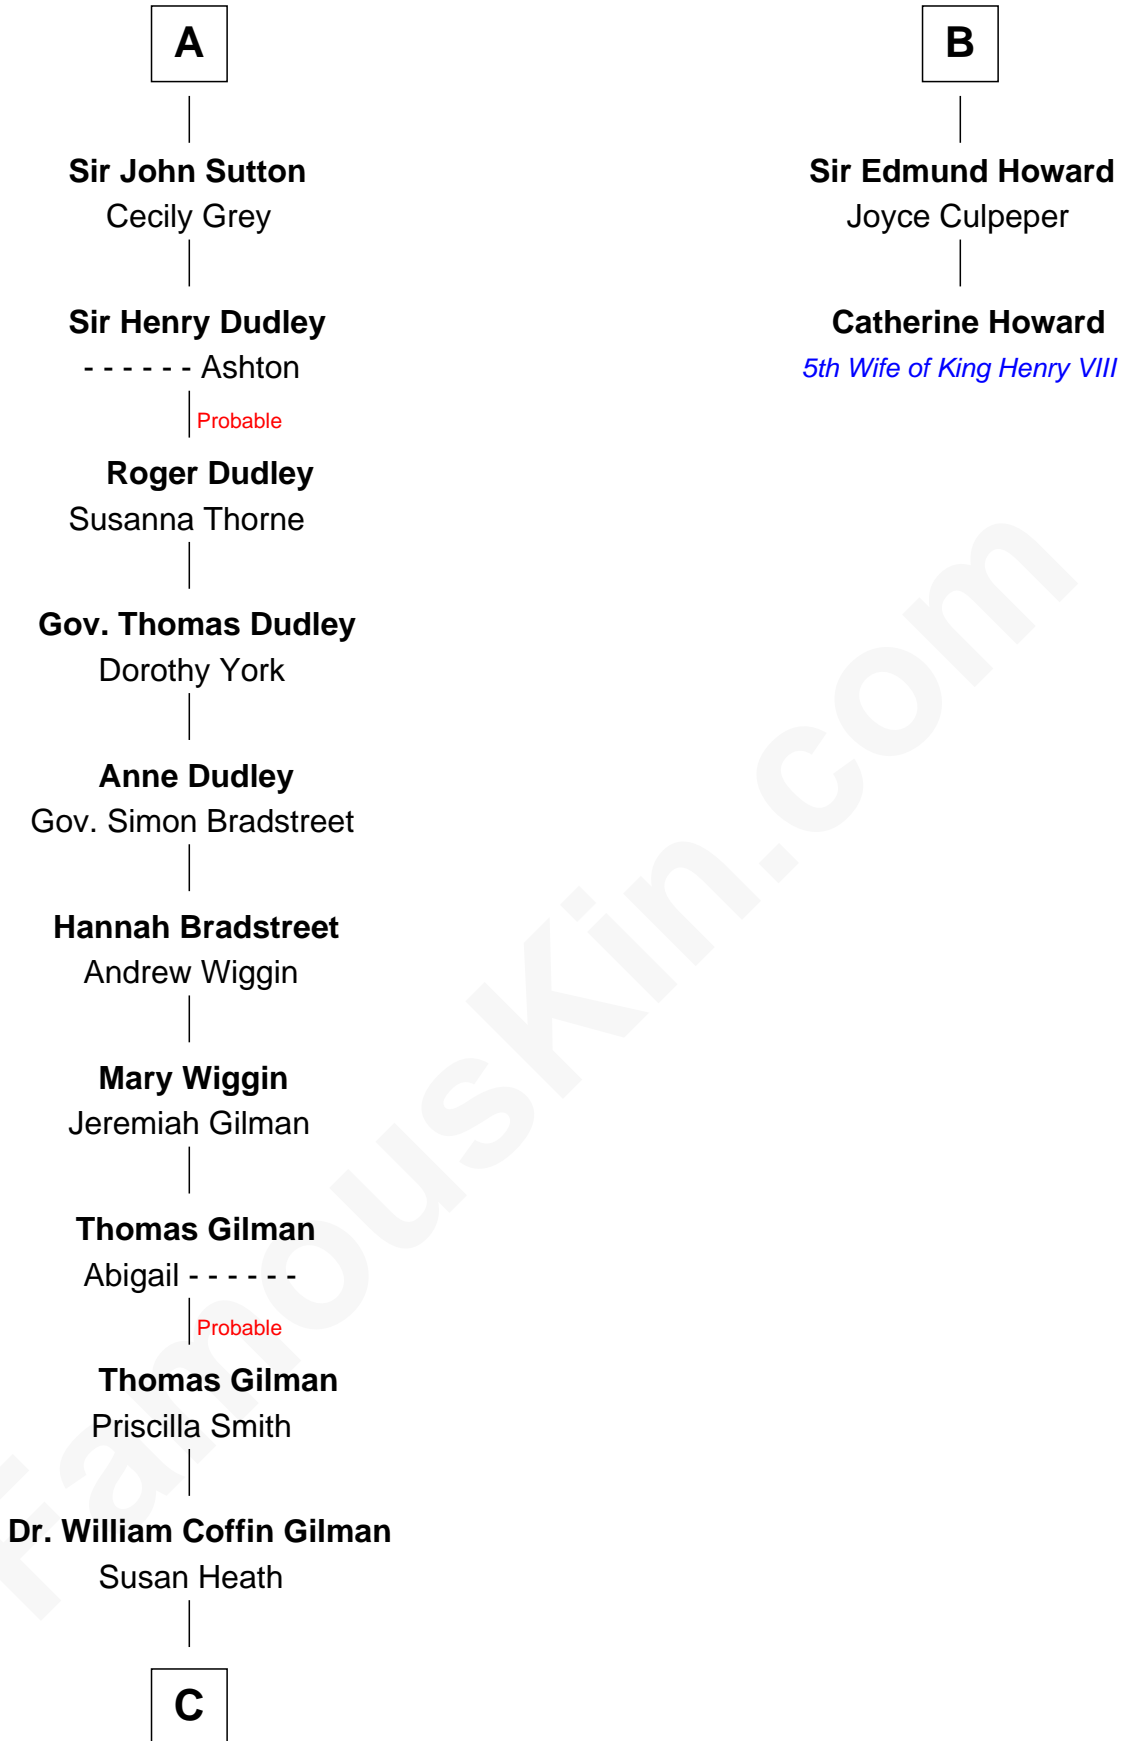

FamousKin.com Relationship Chart of

George Hamilton

TV and Movie Actor

8th cousin 13 times removed of

Catherine Howard

5th Wife of King Henry VIII

C

—
William C. Gilman

Mary Ann Stevens

—
George C. Gilman

Elizabeth Melissa Lane

—
Lillian C. Gilman

Harry Fuller Hamilton

—
George William Hamilton

Anne Lucille Stevens

—
George Hamilton