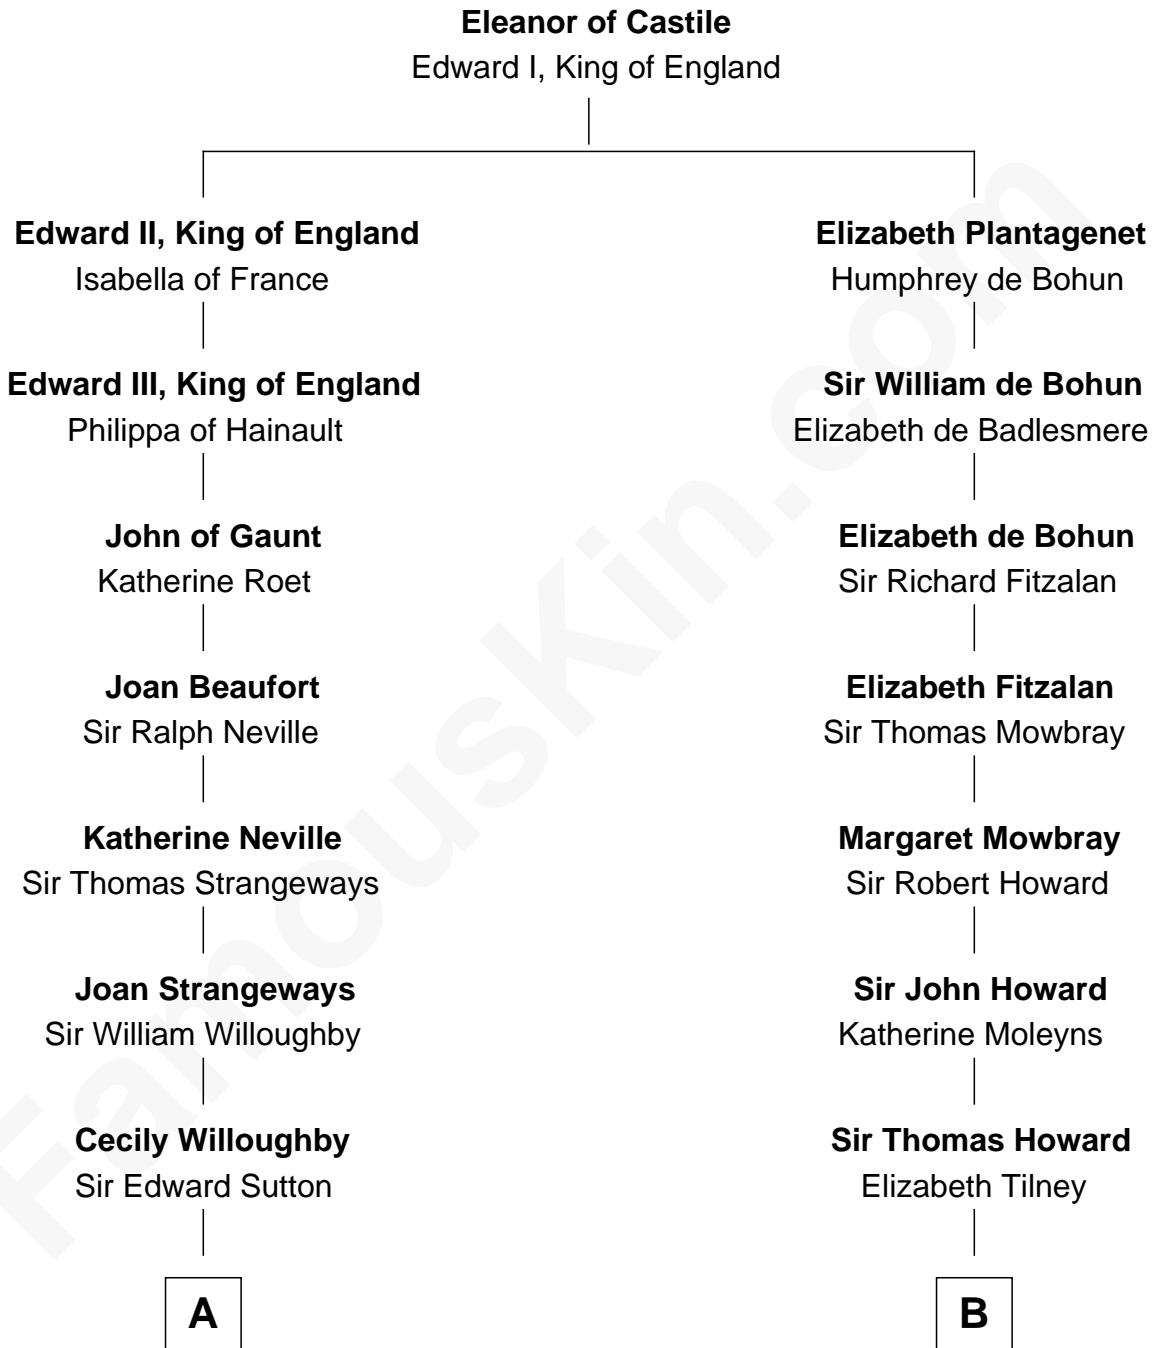

FamousKin.com Relationship Chart of

George Hamilton

TV and Movie Actor

8th cousin 13 times removed of

Catherine Howard

5th Wife of King Henry VIII

C

William C. Gilman

Mary Ann Stevens

George C. Gilman

Elizabeth Melissa Lane

Lillian C. Gilman

Harry Fuller Hamilton

George William Hamilton

Anne Lucille Stevens

George Hamilton