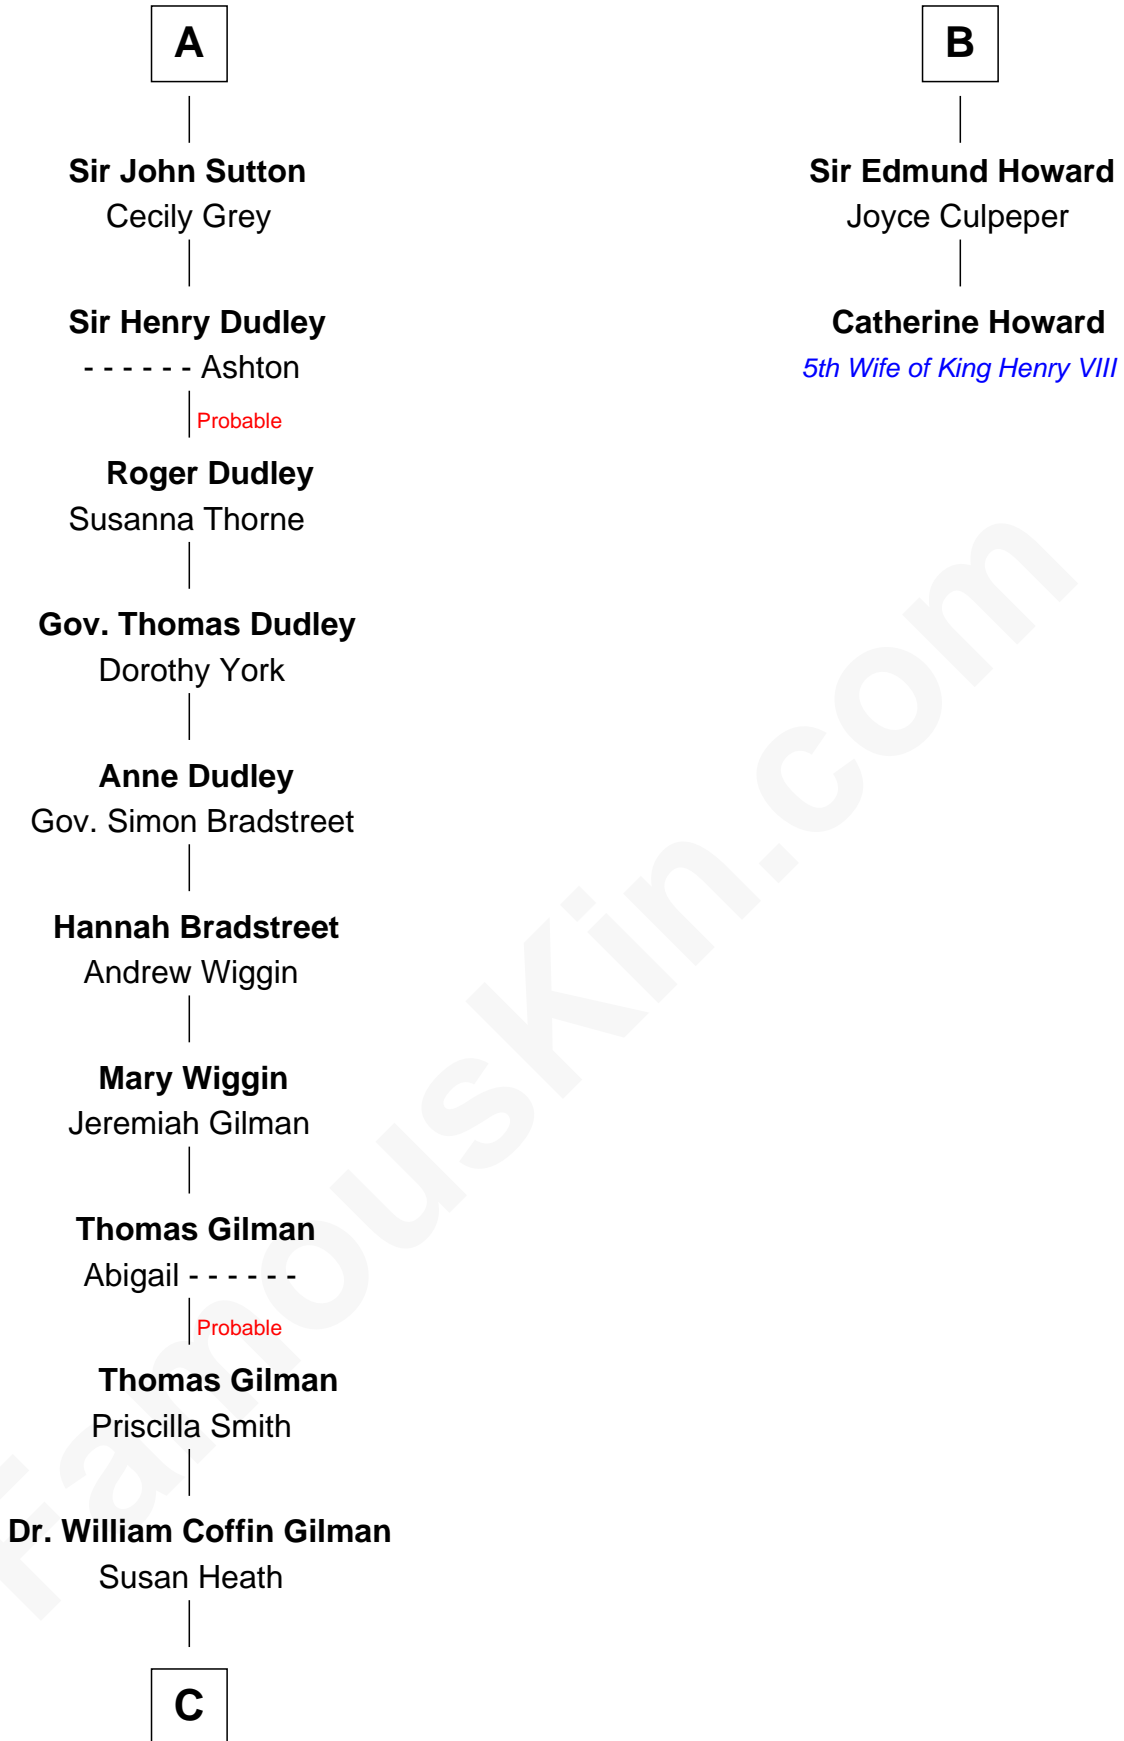

FamousKin.com Relationship Chart of

George Hamilton

TV and Movie Actor

8th cousin 13 times removed of

Catherine Howard

5th Wife of King Henry VIII

C

William C. Gilman

Mary Ann Stevens

George C. Gilman

Elizabeth Melissa Lane

Lillian C. Gilman

Harry Fuller Hamilton

George William Hamilton

Anne Lucille Stevens

George Hamilton