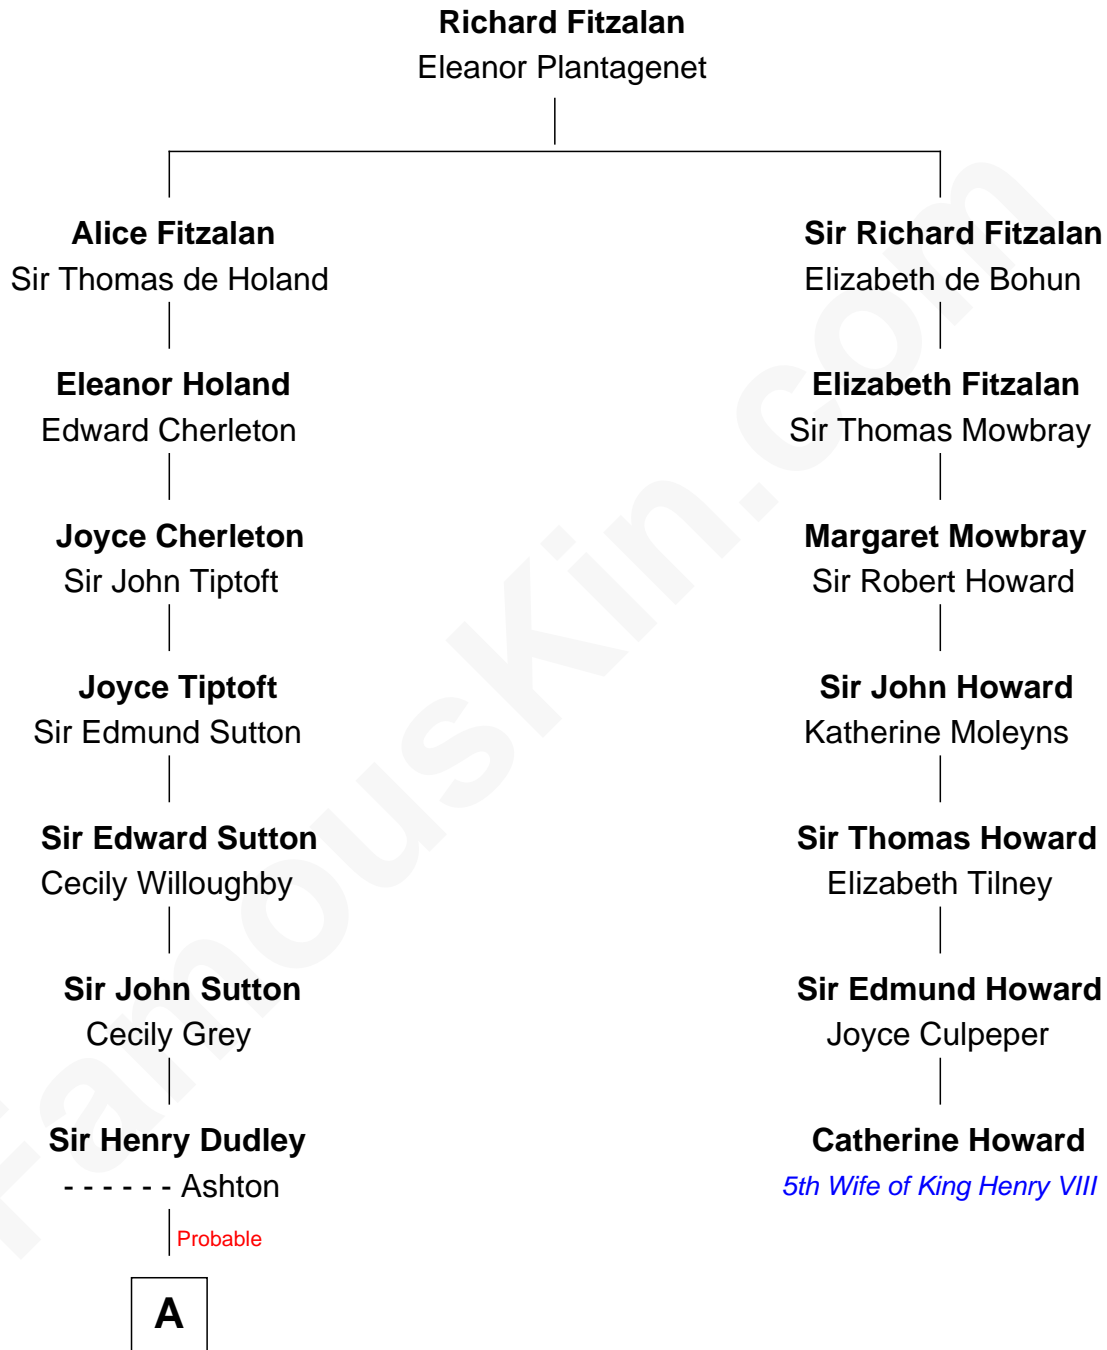

FamousKin.com Relationship Chart of

George Hamilton

TV and Movie Actor

6th cousin 13 times removed of

Catherine Howard

5th Wife of King Henry VIII

B

—
Lillian C. Gilman
Harry Fuller Hamilton