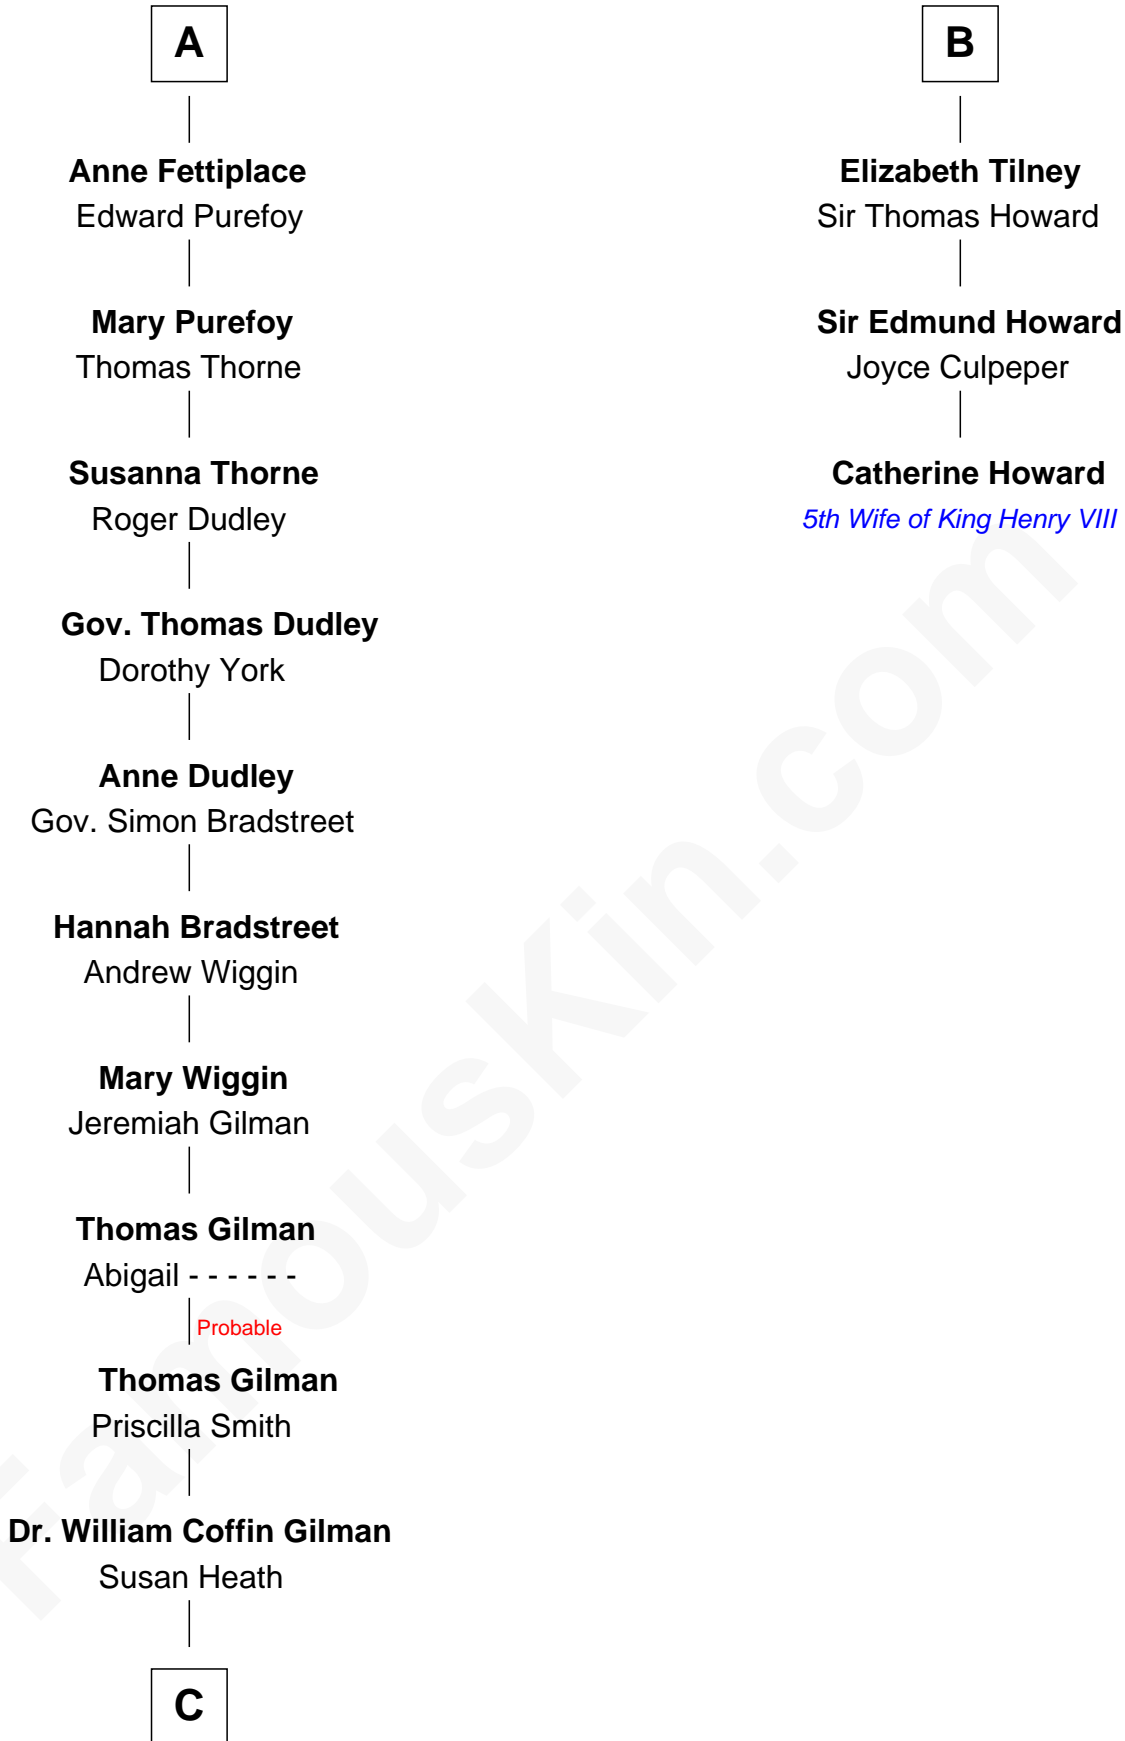

# FamousKin.com Relationship Chart of

**George Hamilton**

*TV and Movie Actor*

9th cousin 12 times removed of

**Catherine Howard**

*5th Wife of King Henry VIII*

**C**

William C. Gilman

Mary Ann Stevens

George C. Gilman

Elizabeth Melissa Lane

Lillian C. Gilman

Harry Fuller Hamilton

George William Hamilton

Anne Lucille Stevens

George Hamilton