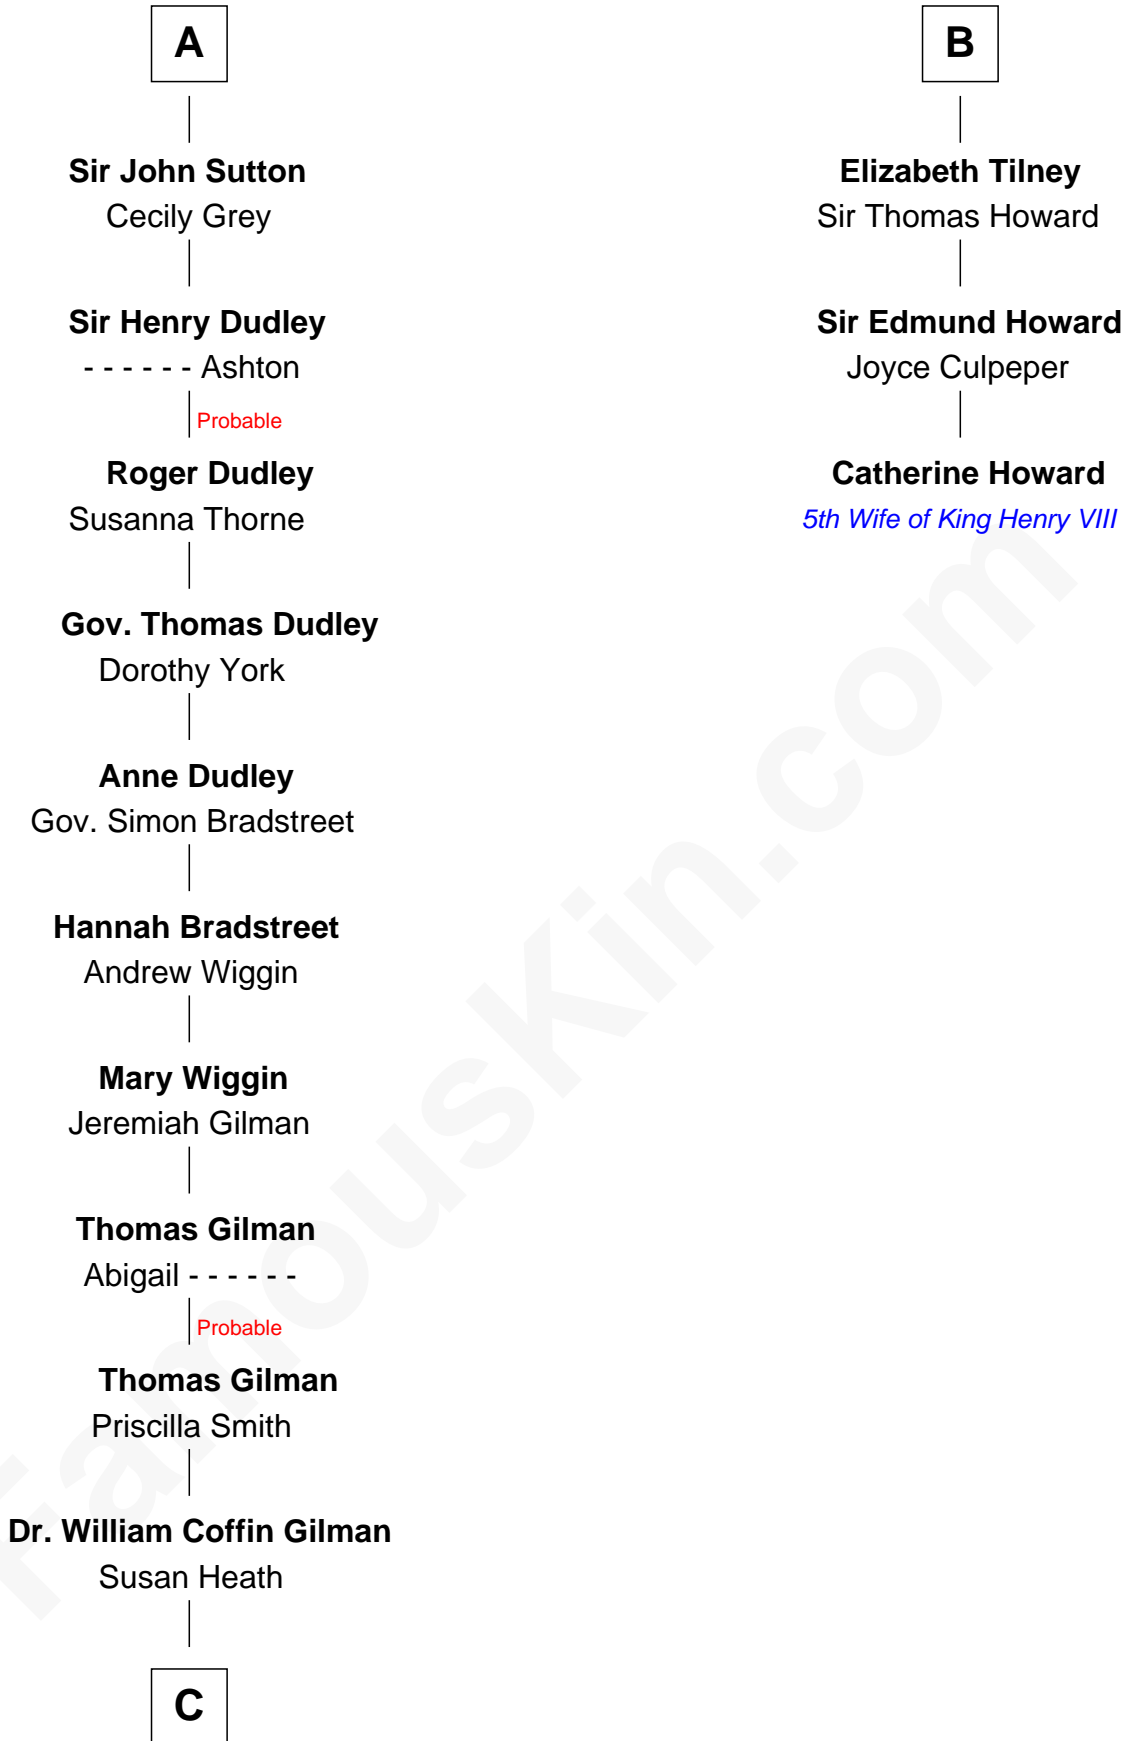

# FamousKin.com Relationship Chart of

**George Hamilton**

*TV and Movie Actor*

9th cousin 12 times removed of

**Catherine Howard**

*5th Wife of King Henry VIII*

**Sir William de Cantilupe**

Eve de Braiose

**C**

—  
**William C. Gilman**

Mary Ann Stevens

—  
**George C. Gilman**

Elizabeth Melissa Lane

—  
**Lillian C. Gilman**

Harry Fuller Hamilton

—  
**George William Hamilton**