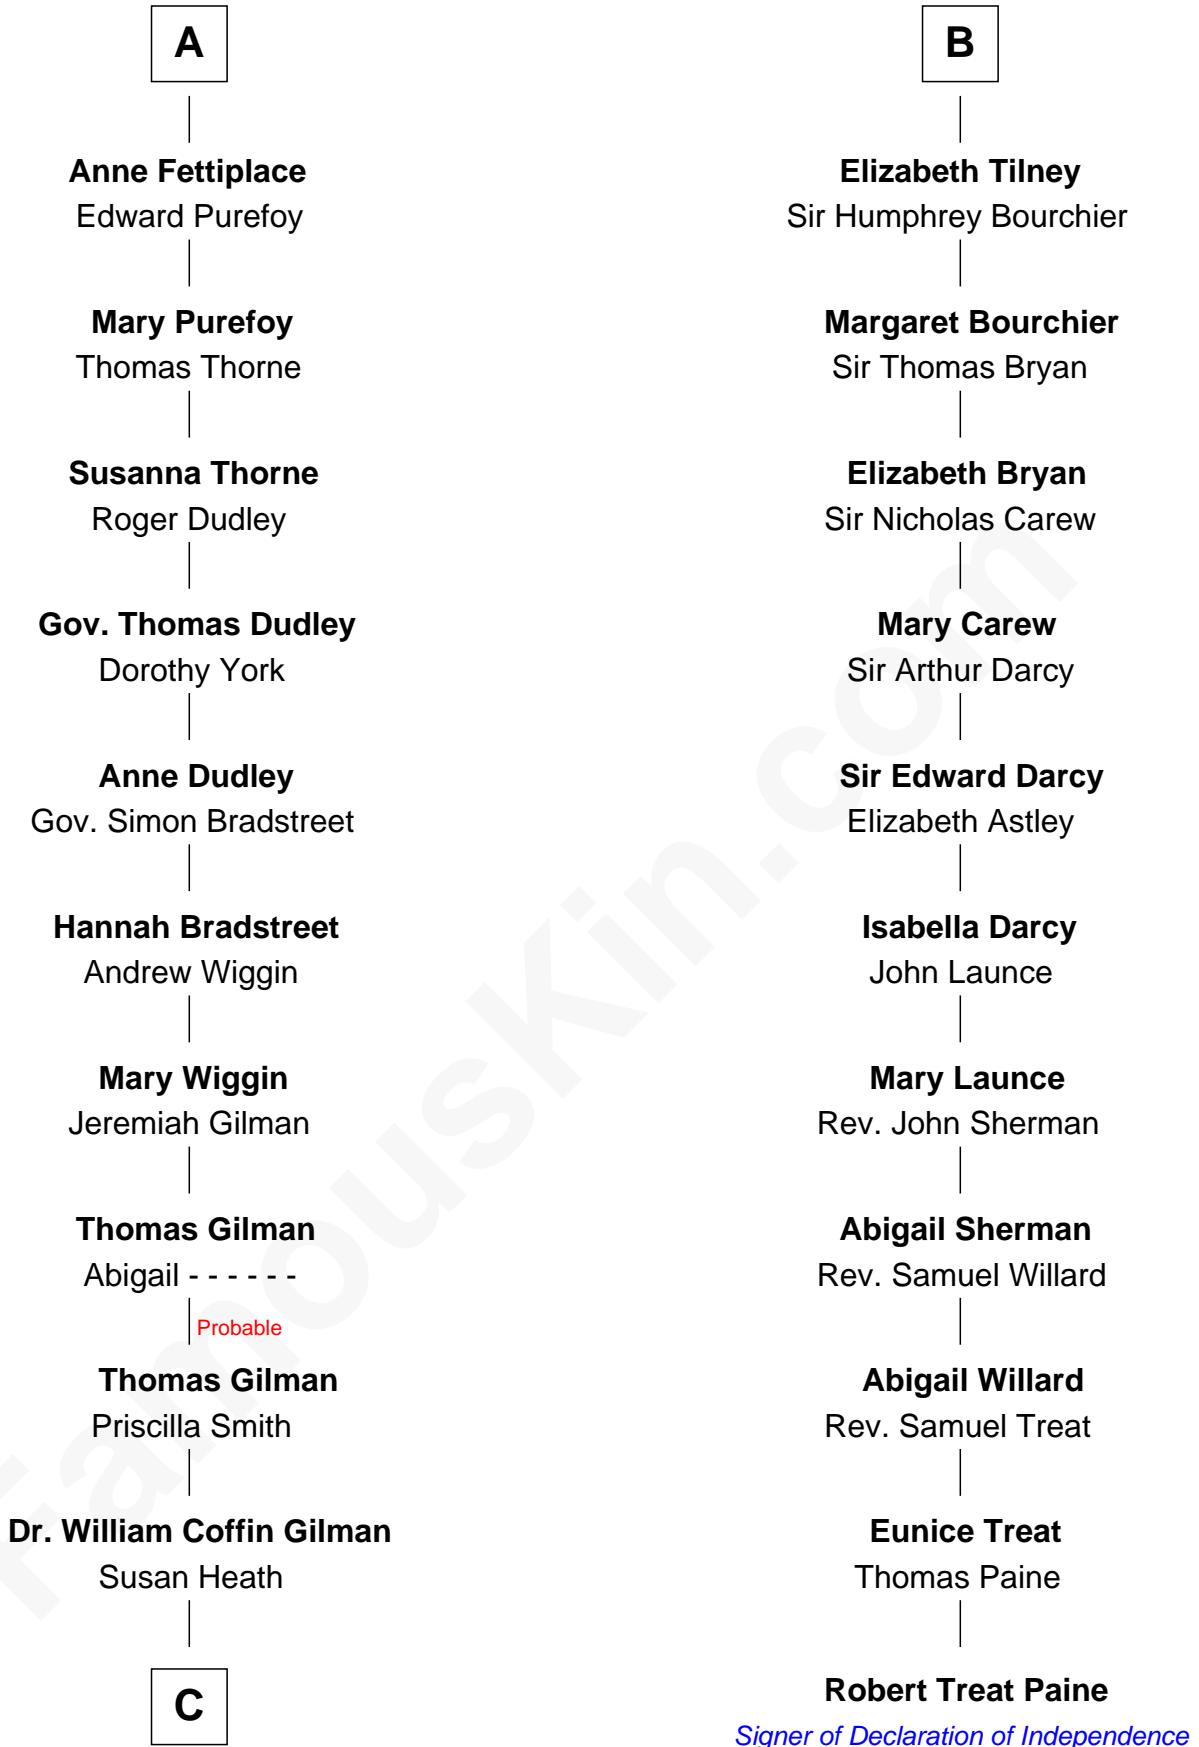

FamousKin.com

Relationship Chart of

George Hamilton

TV and Movie Actor

17th cousin 4 times removed of

Robert Treat Paine

Signer of the Declaration of Independence

C

William C. Gilman

Mary Ann Stevens

George C. Gilman

Elizabeth Melissa Lane

Lillian C. Gilman

Harry Fuller Hamilton

George William Hamilton

Anne Lucille Stevens