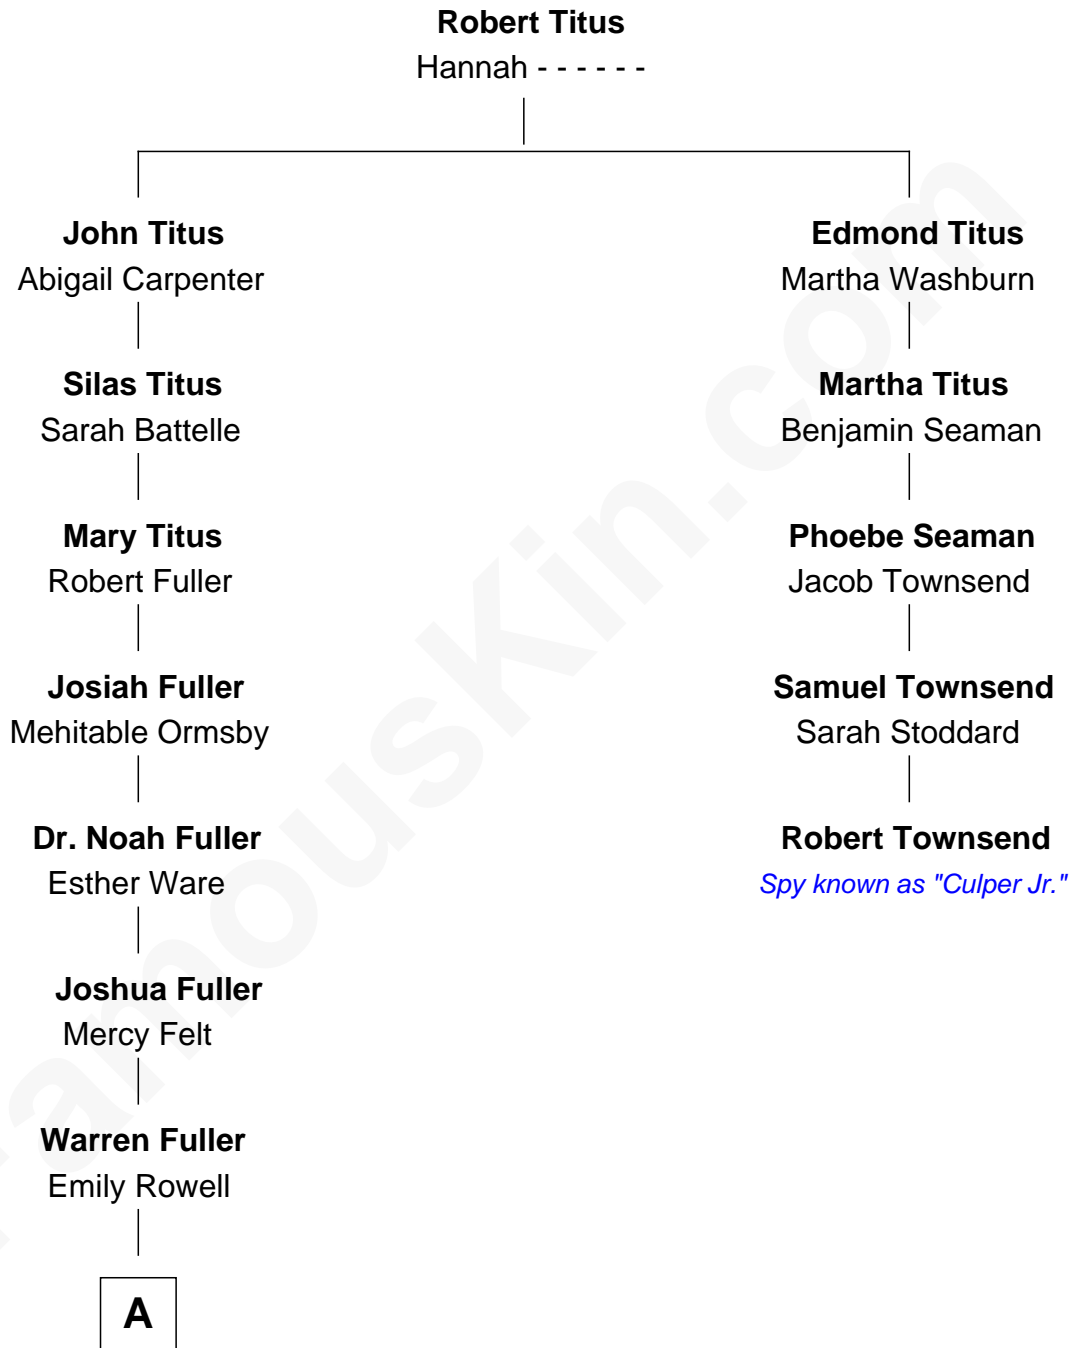

# FamousKin.com Relationship Chart of

**George Hamilton**

*TV and Movie Actor*

4th cousin 6 times removed of

**Robert Townsend**

*Member of the Culper Spy Ring during the American Revolution*

**A**

—  
**Clara F. Fuller**  
Merrill T. Hamilton

—  
**Harry Fuller Hamilton**  
Lillian C. Gilman

—  
**George William Hamilton**  
Anne Lucille Stevens

—  
**George Hamilton**  
*TV and Movie Actor*

FamousKin.com