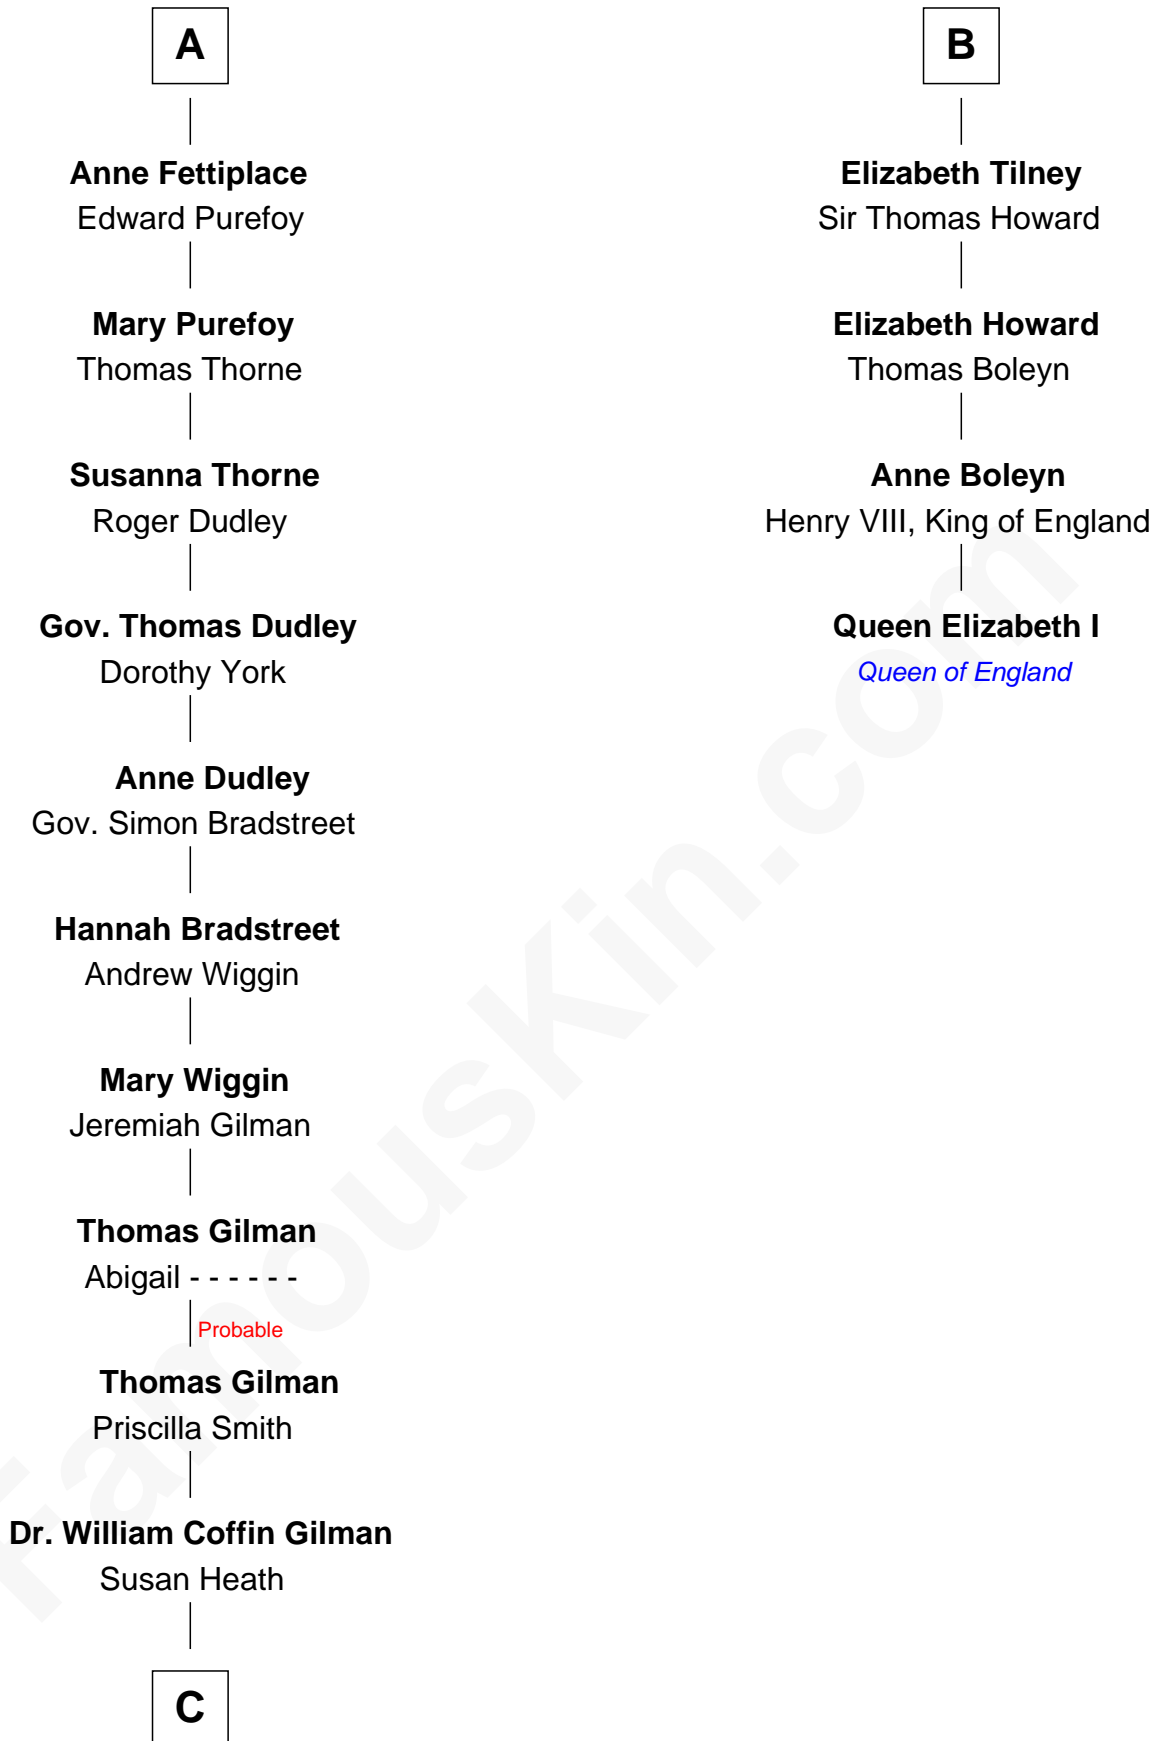

FamousKin.com Relationship Chart of

George Hamilton

TV and Movie Actor

10th cousin 11 times removed of

Queen Elizabeth I

Queen of England

William de Odingsells

Ela FitzWalter

Sir Roger de Herdeburgh

Ela Herdeburgh

Sir William de Boteler

Ankaret le Boteler

John le Strange

Eleanor le Strange

Sir Reynold de Grey

Ida Grey

John Cokayne

Elizabeth Cokayne

Sir Laurence Cheney

Elizabeth Cheney

Sir Frederick Tilney

B

C

William C. Gilman

Mary Ann Stevens

George C. Gilman

Elizabeth Melissa Lane

Lillian C. Gilman

Harry Fuller Hamilton

George William Hamilton

Anne Lucille Stevens

George Hamilton