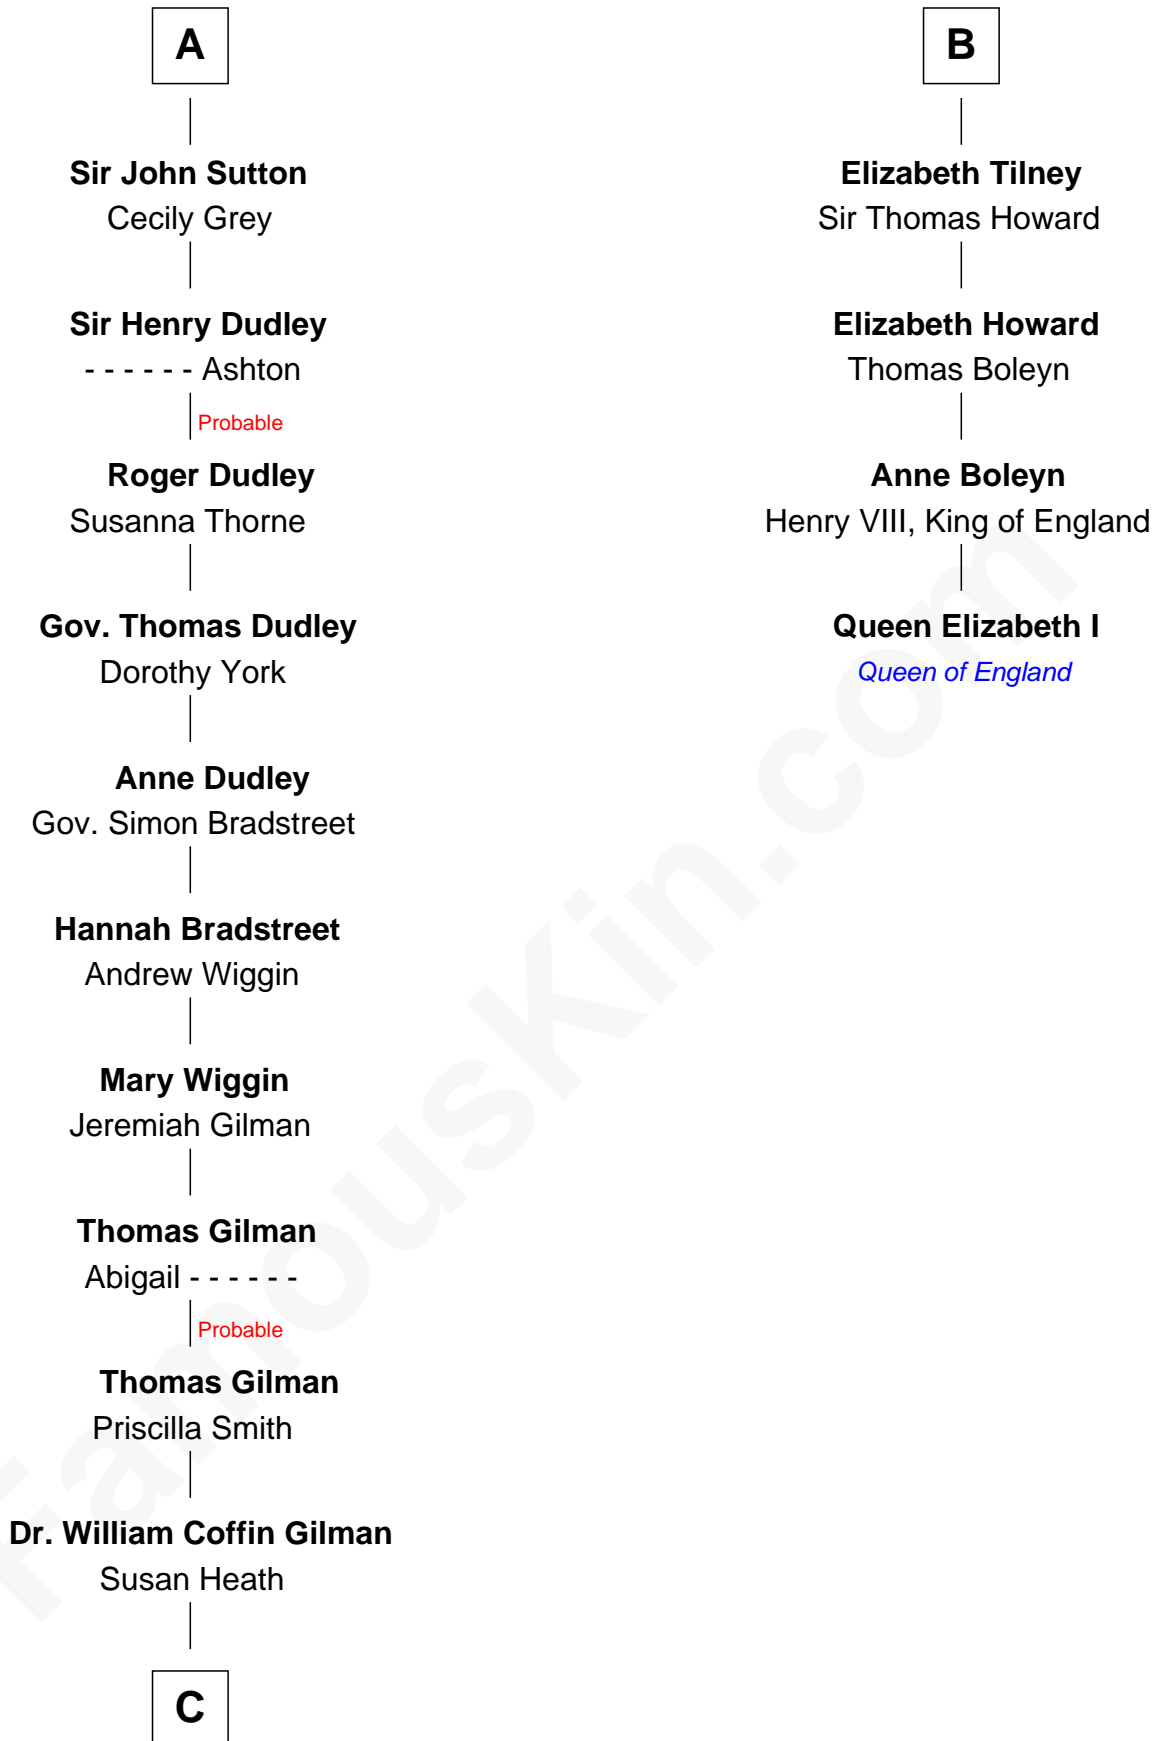

FamousKin.com Relationship Chart of

George Hamilton

TV and Movie Actor

10th cousin 11 times removed of

Queen Elizabeth I

Queen of England

Sir William de Cantilupe

Eve de Braiose

C

William C. Gilman

Mary Ann Stevens

George C. Gilman

Elizabeth Melissa Lane

Lillian C. Gilman

Harry Fuller Hamilton

George William Hamilton