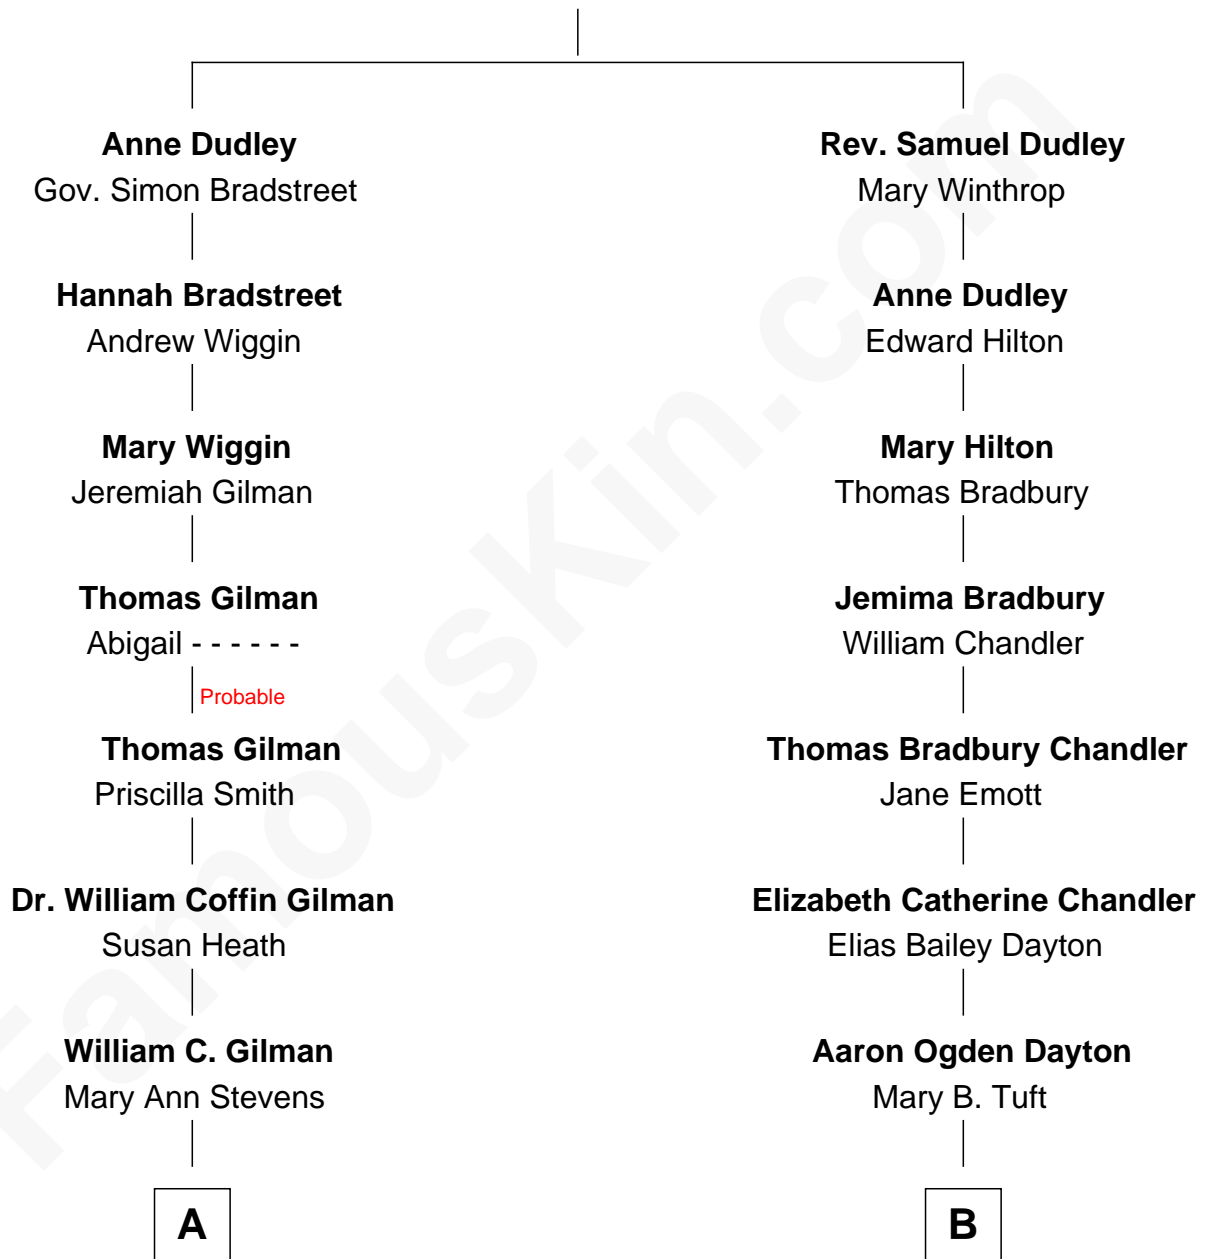

FamousKin.com Relationship Chart of

George Hamilton

TV and Movie Actor

10th cousin 1 time removed of

Christopher Reeve

Movie Actor

Gov. Thomas Dudley

Dorothy York

A

George C. Gilman
Elizabeth Melissa Lane

Lillian C. Gilman
Harry Fuller Hamilton

George William Hamilton
Anne Lucille Stevens

George Hamilton
TV and Movie Actor

B

Katherine Irving Dayton
Henry Baldwin

Margaretta Willis Baldwin
Augustus Henry Reeve

Richard Henry Reeve
Anne Conrad D'Olier

Franklin D'Olier Reeve
Barbara Pitney Lamb

Christopher Reeve
Movie Actor