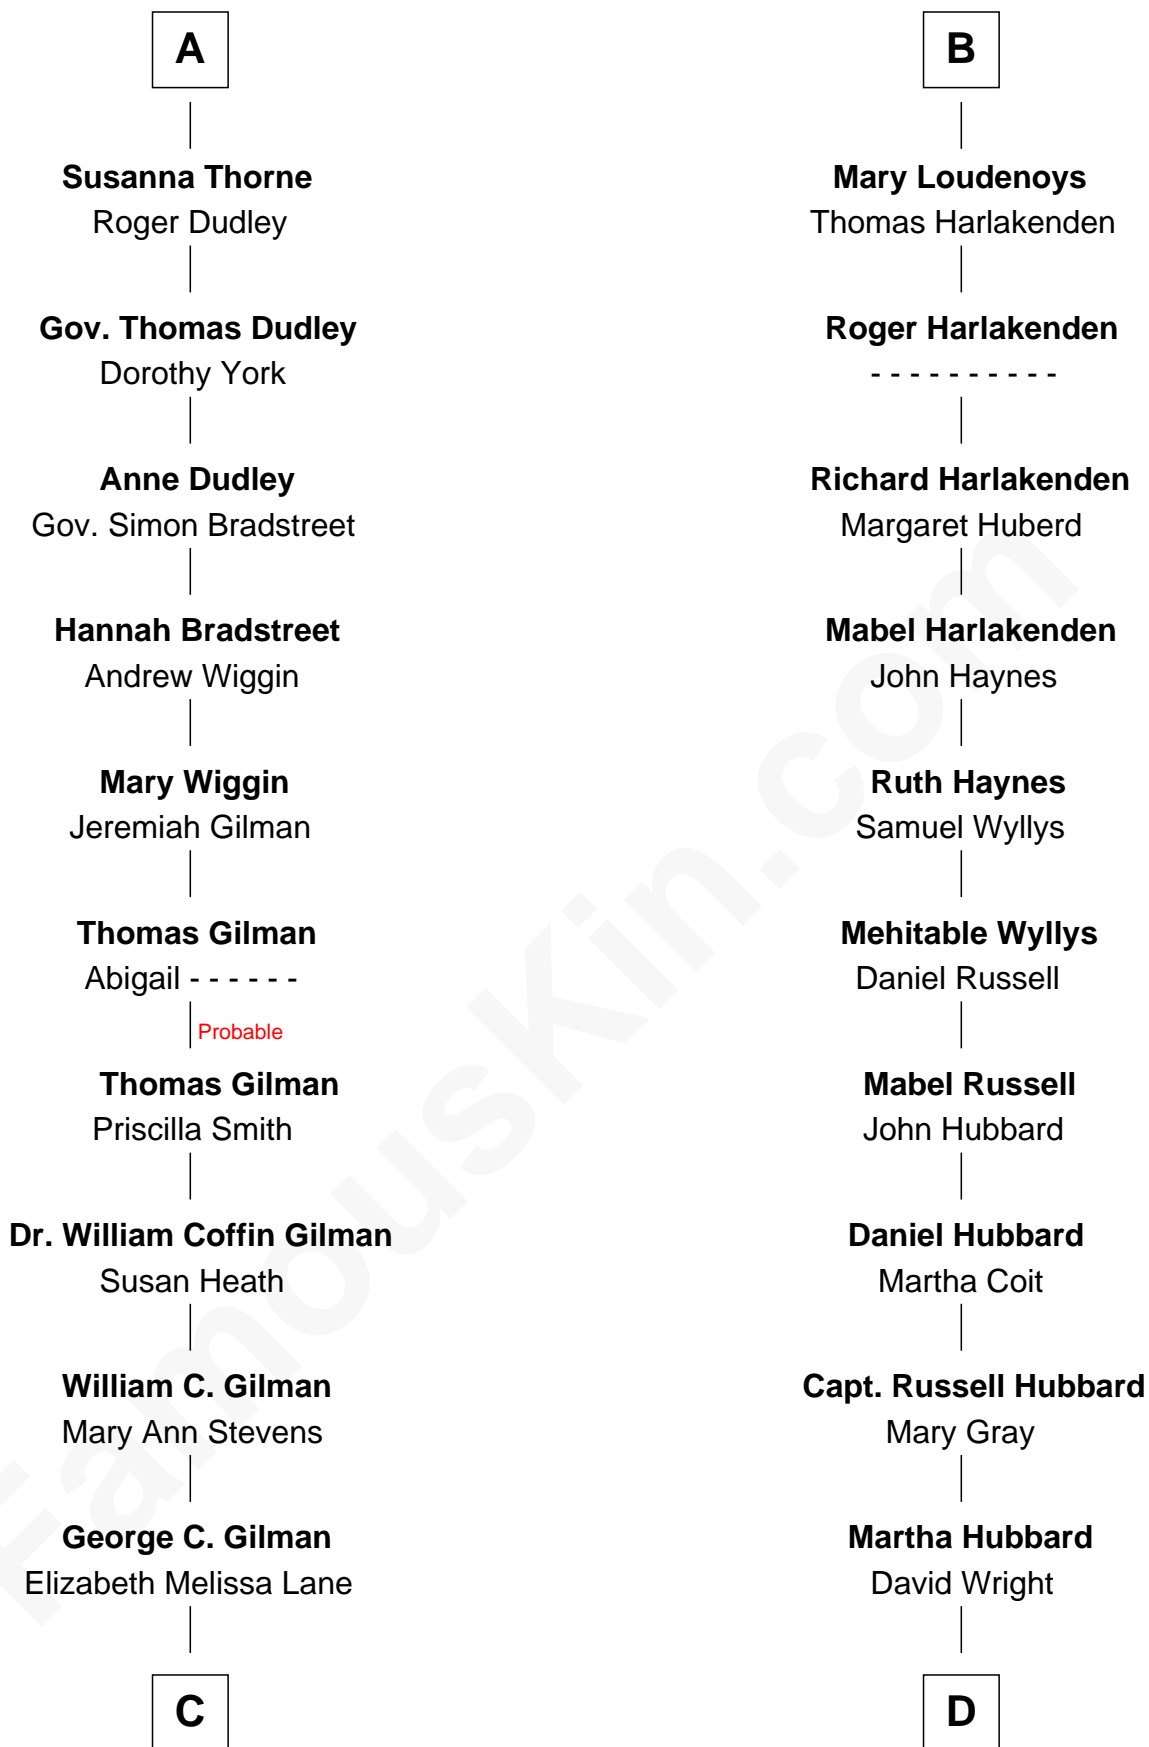

FamousKin.com Relationship Chart of

George Hamilton

TV and Movie Actor

19th cousin 2 times removed of

Anne Baxter

Movie Actress

Sir John Grey

Avice Marmion

C

Lillian C. Gilman
Harry Fuller Hamilton

George William Hamilton
Anne Lucille Stevens

George Hamilton
TV and Movie Actor

D

Rev. David Wright
Abigail Goddard

William Carey Wright
Anna Lloyd Jones

Frank Lloyd Wright
Catherine L. Tobin

Catherine Dorothy Wright
Kenneth Stuart Baxter

Anne Baxter
Movie Actress