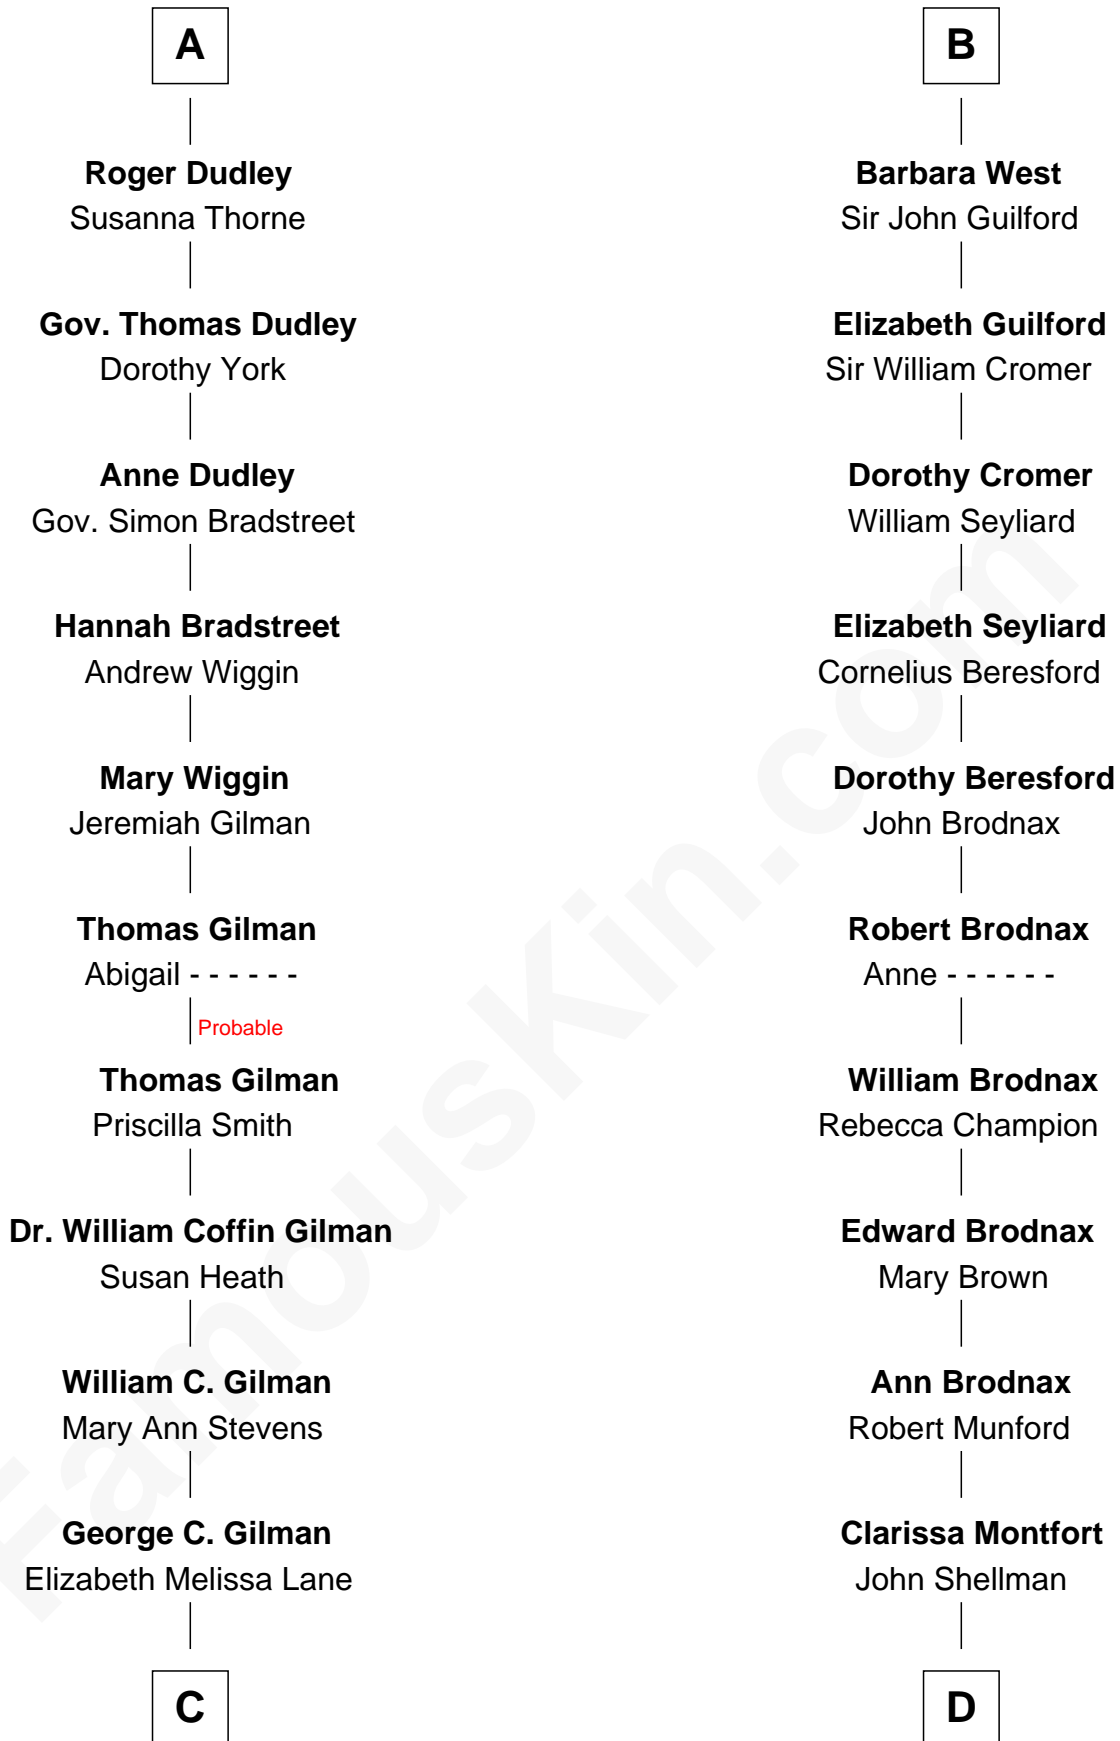

# FamousKin.com Relationship Chart of

**George Hamilton**

*TV and Movie Actor*

19th cousin 2 times removed of

**George H. W. Bush**

*41st U.S. President*

**C**

**Lillian C. Gilman**  
Harry Fuller Hamilton

**George William Hamilton**  
Anne Lucille Stevens

**George Hamilton**  
*TV and Movie Actor*

**D**

**Susan Montfort Shellman**  
Samuel Howard Fay

**Harriet Eleanor Fay**  
Rev. James Smith Bush

**Samuel Prescott Bush**  
Flora Sheldon

**Prescott Sheldon Bush**  
Dorothy Wear Walker

**George H. W. Bush**  
*41st U.S. President*