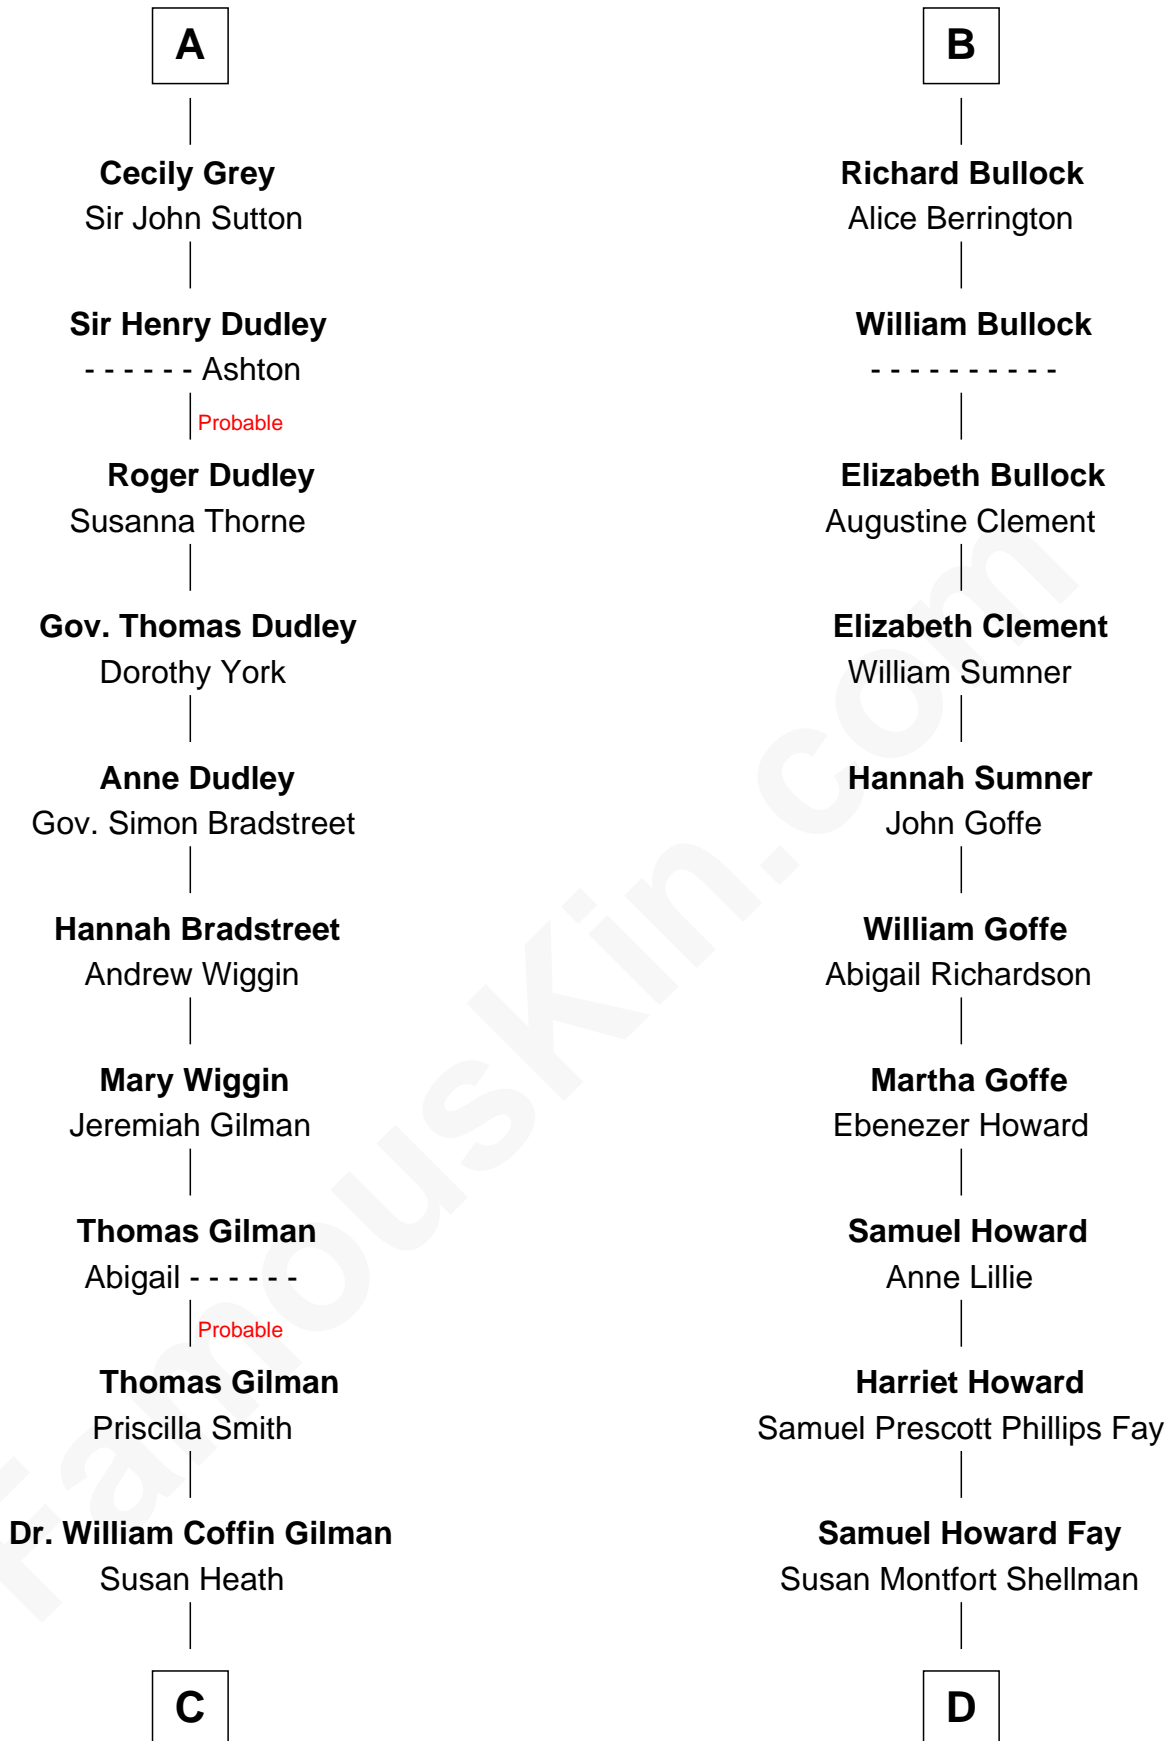

FamousKin.com Relationship Chart of

George Hamilton

TV and Movie Actor

20th cousin 1 time removed of

George H. W. Bush

41st U.S. President

Bartholomew de Badlesmere

Margaret de Clare

John de Vere

Aubrey de Vere

Alice FitzWalter

Sir Richard de Vere

Alice Sergeaux

Sir John de Vere

Elizabeth Howard

Joan de Vere

Sir William Norreys

Margaret Norreys

Gilbert Bullock

Thomas Bullock

Alice Kingsmill

B

C

William C. Gilman

Mary Ann Stevens

George C. Gilman

Elizabeth Melissa Lane

Lillian C. Gilman

Harry Fuller Hamilton

George William Hamilton

Anne Lucille Stevens

George Hamilton