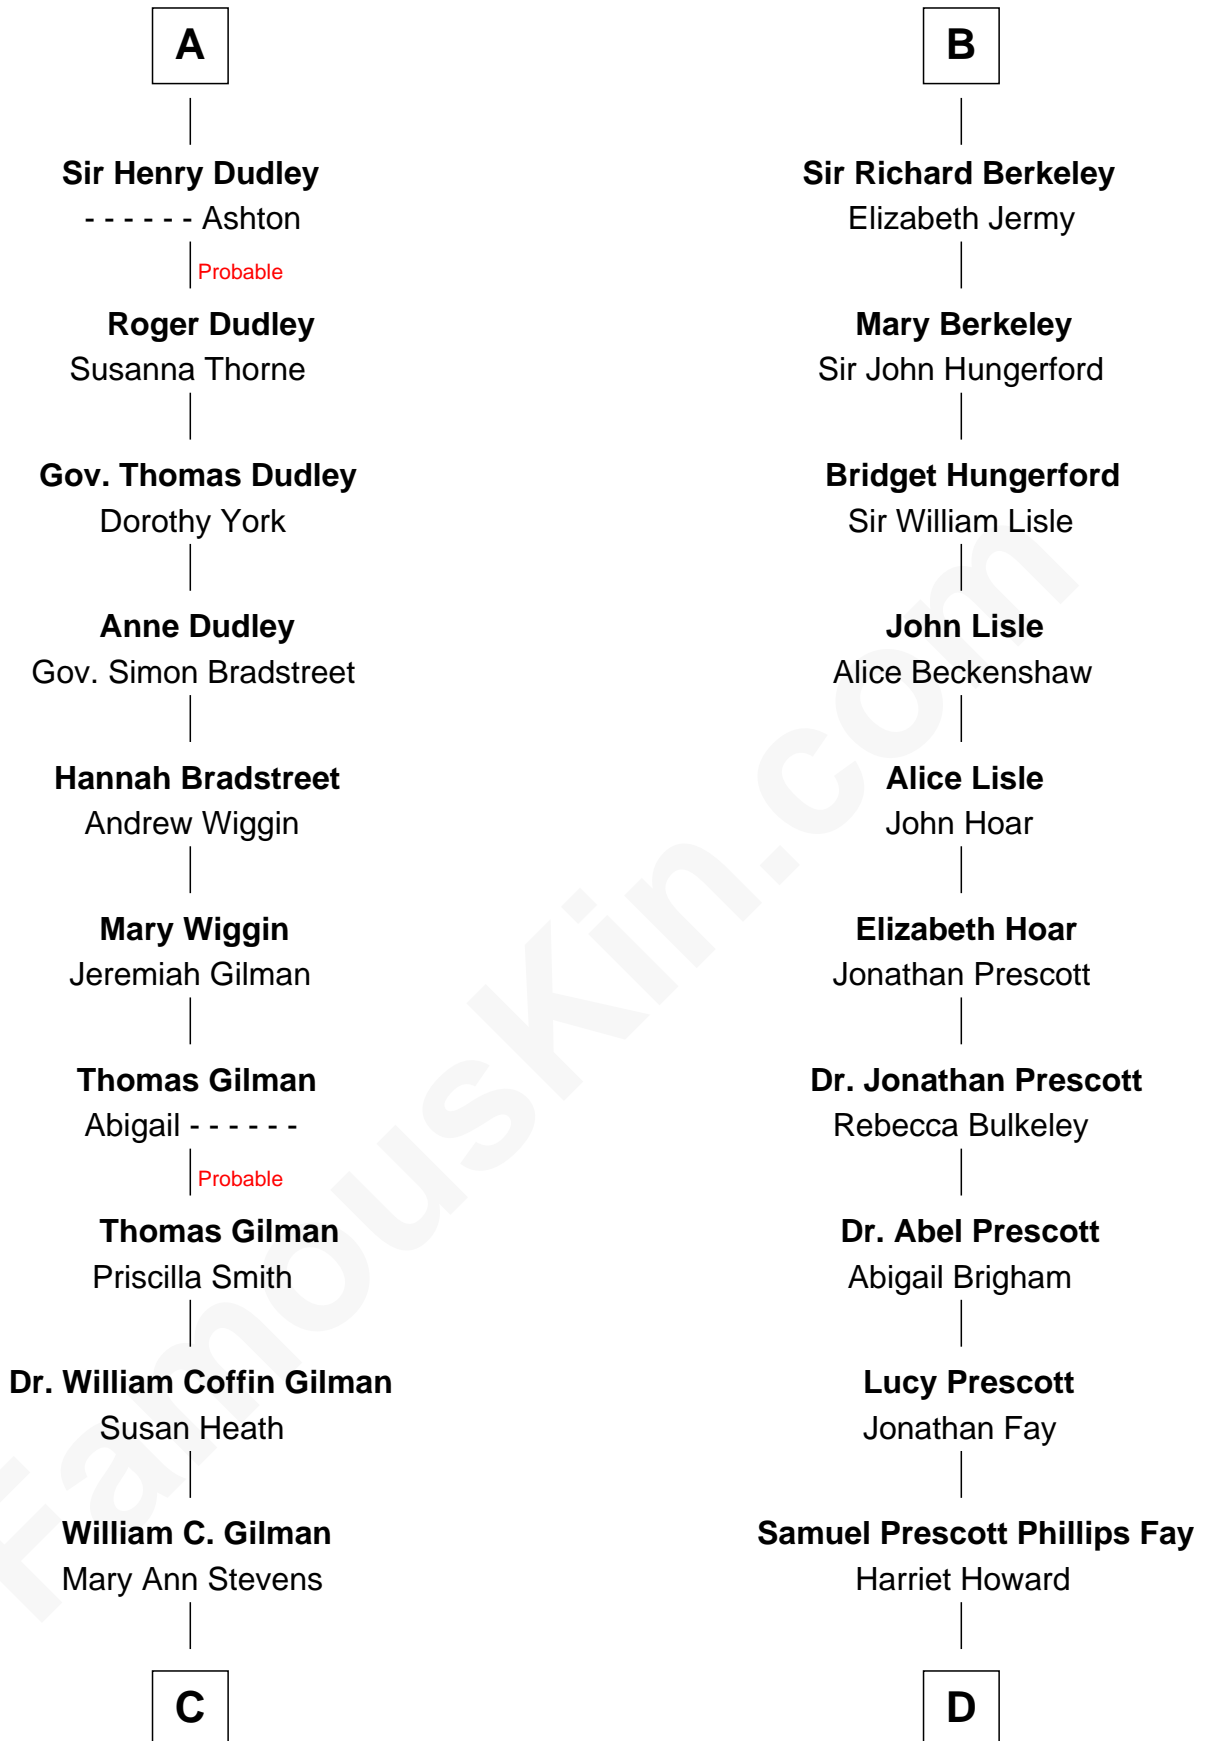

Eleanor Aylesbury

**William Bonville**

Katherine Neville

**Anne Stafford**

Sir William Berkeley

**Cecily Bonville**

Thomas Grey

**Richard Berkeley**

Elizabeth Conningsby

**Cecily Grey**

Sir John Sutton

**Sir John Berkeley**

Isabel Dennis

**A**

**B**

**C**

**George C. Gilman**  
Elizabeth Melissa Lane

**Lillian C. Gilman**  
Harry Fuller Hamilton

**George William Hamilton**  
Anne Lucille Stevens

**George Hamilton**  
*TV and Movie Actor*

**D**

**Samuel Howard Fay**  
Susan Montfort Shellman

**Harriet Eleanor Fay**  
Rev. James Smith Bush

**Samuel Prescott Bush**  
Flora Sheldon

**Prescott Sheldon Bush**  
Dorothy Wear Walker

**George H. W. Bush**  
*41st U.S. President*