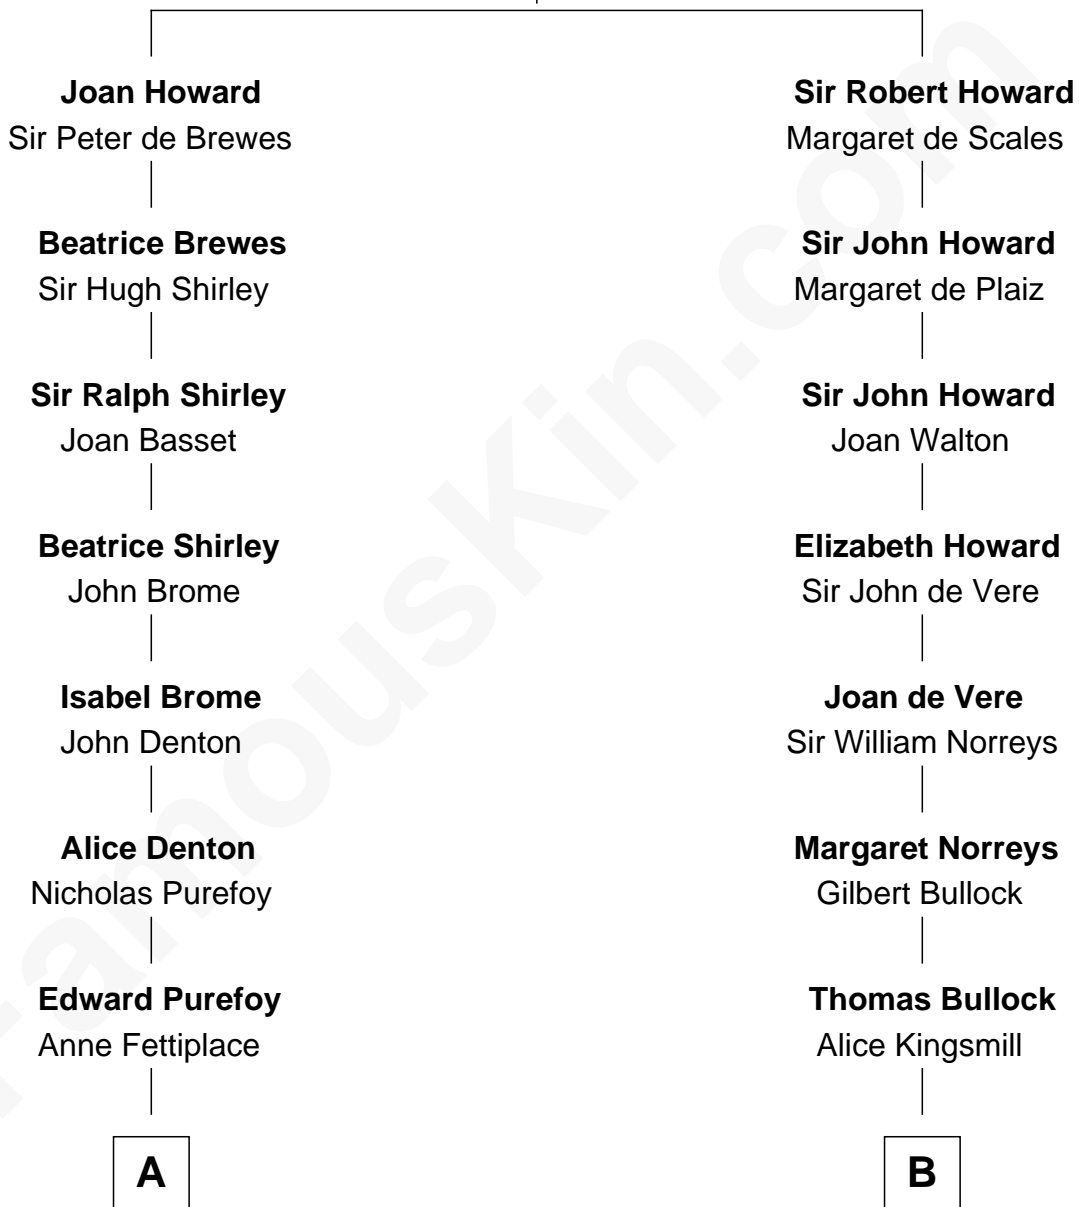

FamousKin.com Relationship Chart of

George Hamilton

TV and Movie Actor

20th cousin of

George H. W. Bush

41st U.S. President

Sir John Howard

Alice de Bois

C

George C. Gilman
Elizabeth Melissa Lane

Lillian C. Gilman
Harry Fuller Hamilton

George William Hamilton
Anne Lucille Stevens

George Hamilton
TV and Movie Actor

D

Harriet Eleanor Fay
Rev. James Smith Bush

Samuel Prescott Bush
Flora Sheldon

Prescott Sheldon Bush
Dorothy Wear Walker

George H. W. Bush
41st U.S. President