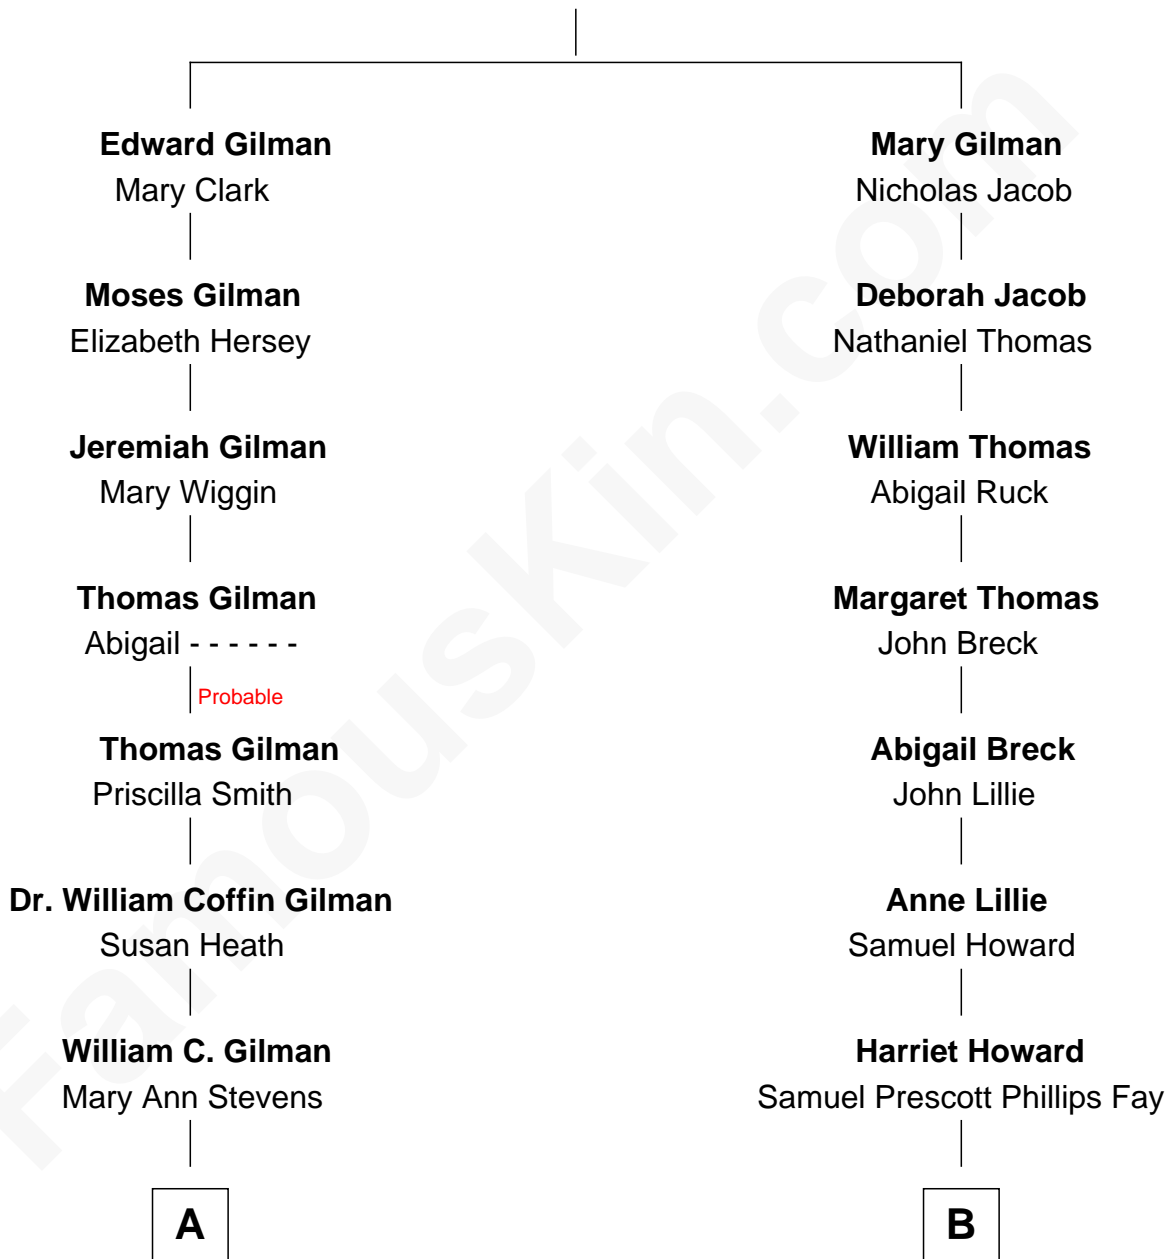

# FamousKin.com Relationship Chart of

**George Hamilton**

*TV and Movie Actor*

10th cousin 1 time removed of

**George H. W. Bush**

*41st U.S. President*

**Edward Gilman**

**A**

**George C. Gilman**  
Elizabeth Melissa Lane

**Lillian C. Gilman**  
Harry Fuller Hamilton

**George William Hamilton**  
Anne Lucille Stevens

**George Hamilton**  
*TV and Movie Actor*

**B**

**Samuel Howard Fay**  
Susan Montfort Shellman

**Harriet Eleanor Fay**  
Rev. James Smith Bush

**Samuel Prescott Bush**  
Flora Sheldon

**Prescott Sheldon Bush**  
Dorothy Wear Walker

**George H. W. Bush**  
*41st U.S. President*