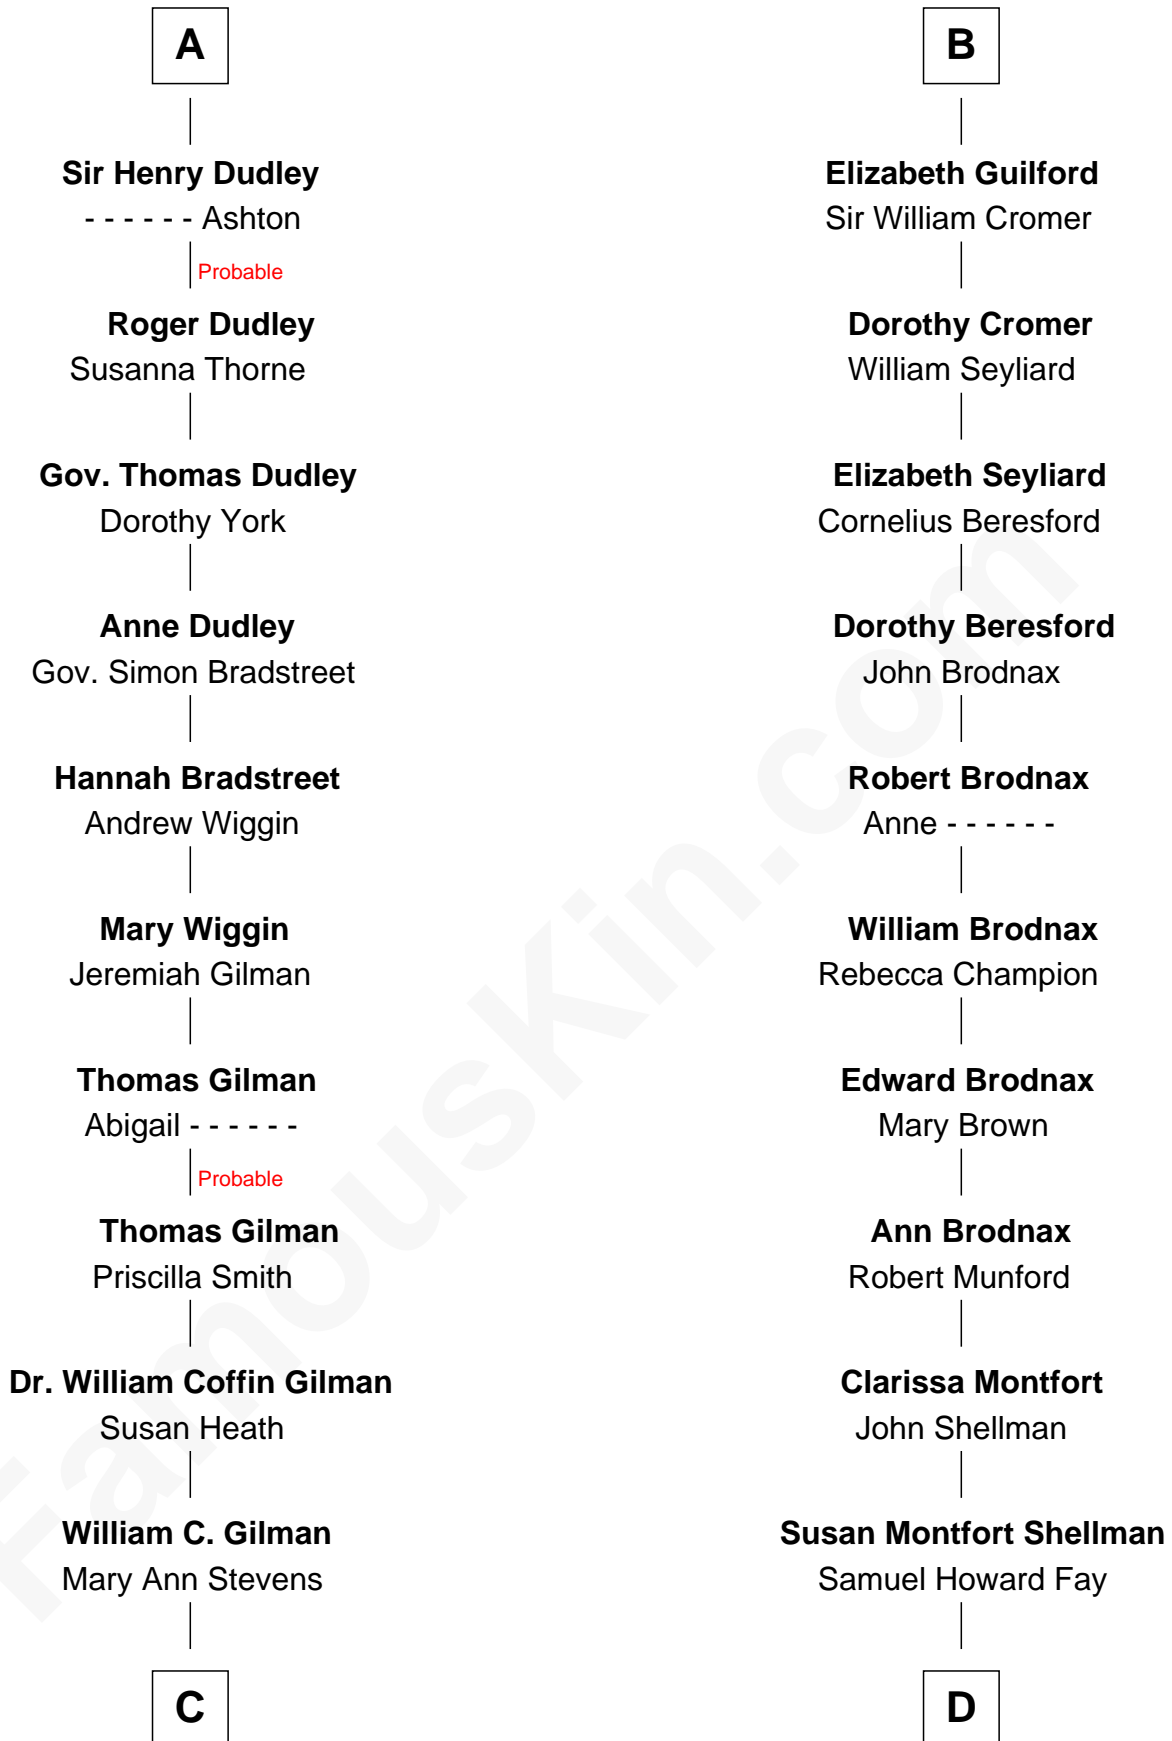

FamousKin.com Relationship Chart of

George Hamilton

TV and Movie Actor

20th cousin 1 time removed of

George W. Bush

43rd U.S. President

Sir Robert de Holland

Maude la Zouche

C

George C. Gilman
Elizabeth Melissa Lane

Lillian C. Gilman
Harry Fuller Hamilton

George William Hamilton
Anne Lucille Stevens

George Hamilton
TV and Movie Actor

D

Harriet Eleanor Fay
Rev. James Smith Bush

Samuel Prescott Bush
Flora Sheldon

Prescott Sheldon Bush
Dorothy Wear Walker

George Herbert Walker Bush
Barbara Pierce

George W. Bush
43rd U.S. President