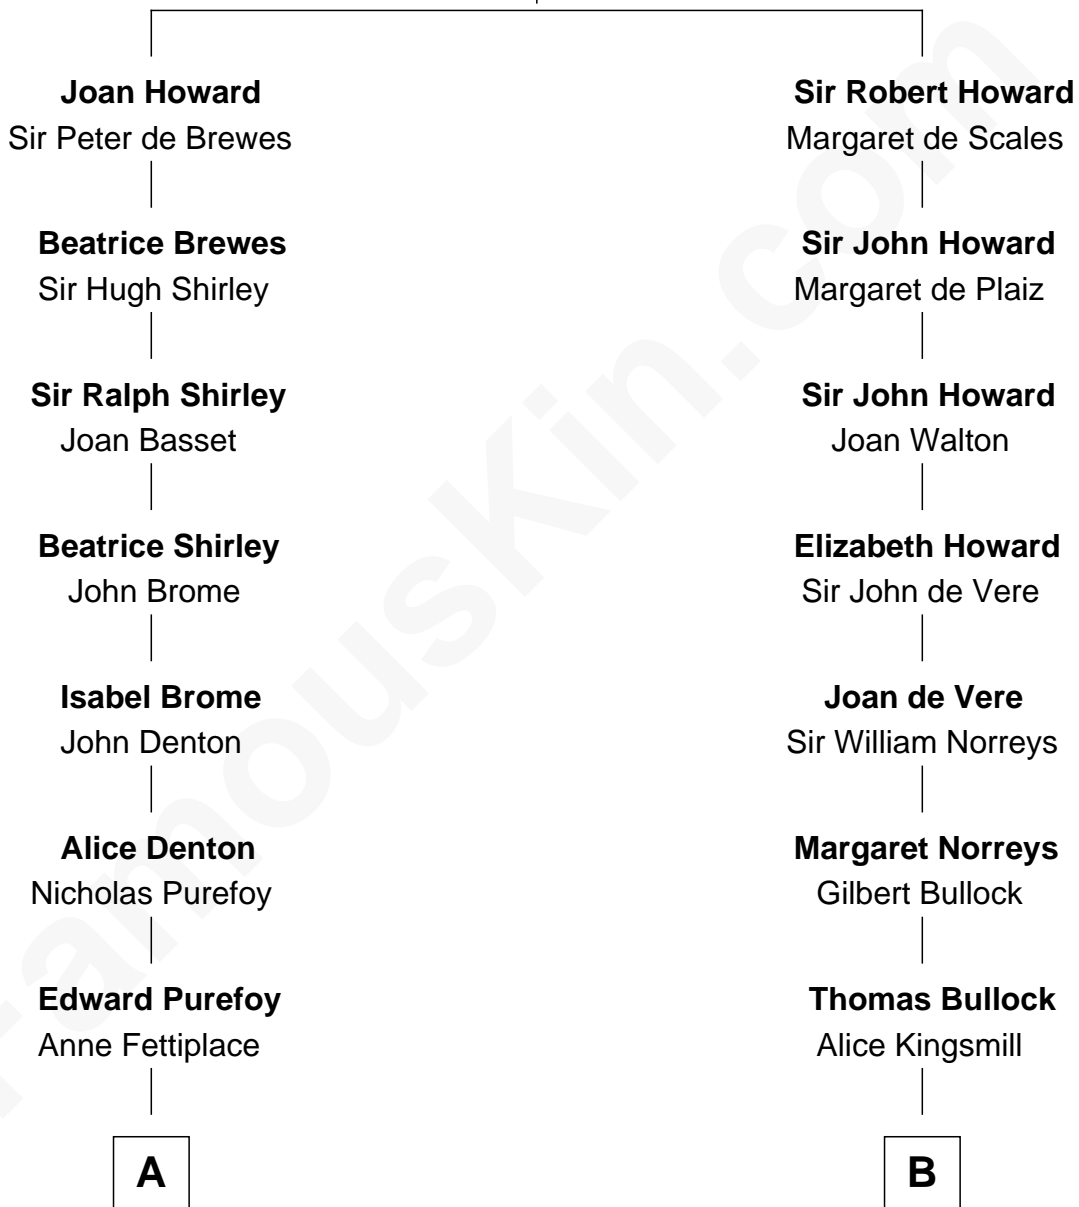

# FamousKin.com Relationship Chart of

**George Hamilton**

*TV and Movie Actor*

20th cousin 1 time removed of

**George W. Bush**

*43rd U.S. President*

**Sir John Howard**

Alice de Bois

**C**

**George C. Gilman**  
Elizabeth Melissa Lane

**Lillian C. Gilman**  
Harry Fuller Hamilton

**George William Hamilton**  
Anne Lucille Stevens

**George Hamilton**  
*TV and Movie Actor*

**D**

**Harriet Eleanor Fay**  
Rev. James Smith Bush

**Samuel Prescott Bush**  
Flora Sheldon

**Prescott Sheldon Bush**  
Dorothy Wear Walker

**George Herbert Walker Bush**  
Barbara Pierce

**George W. Bush**  
*43rd U.S. President*